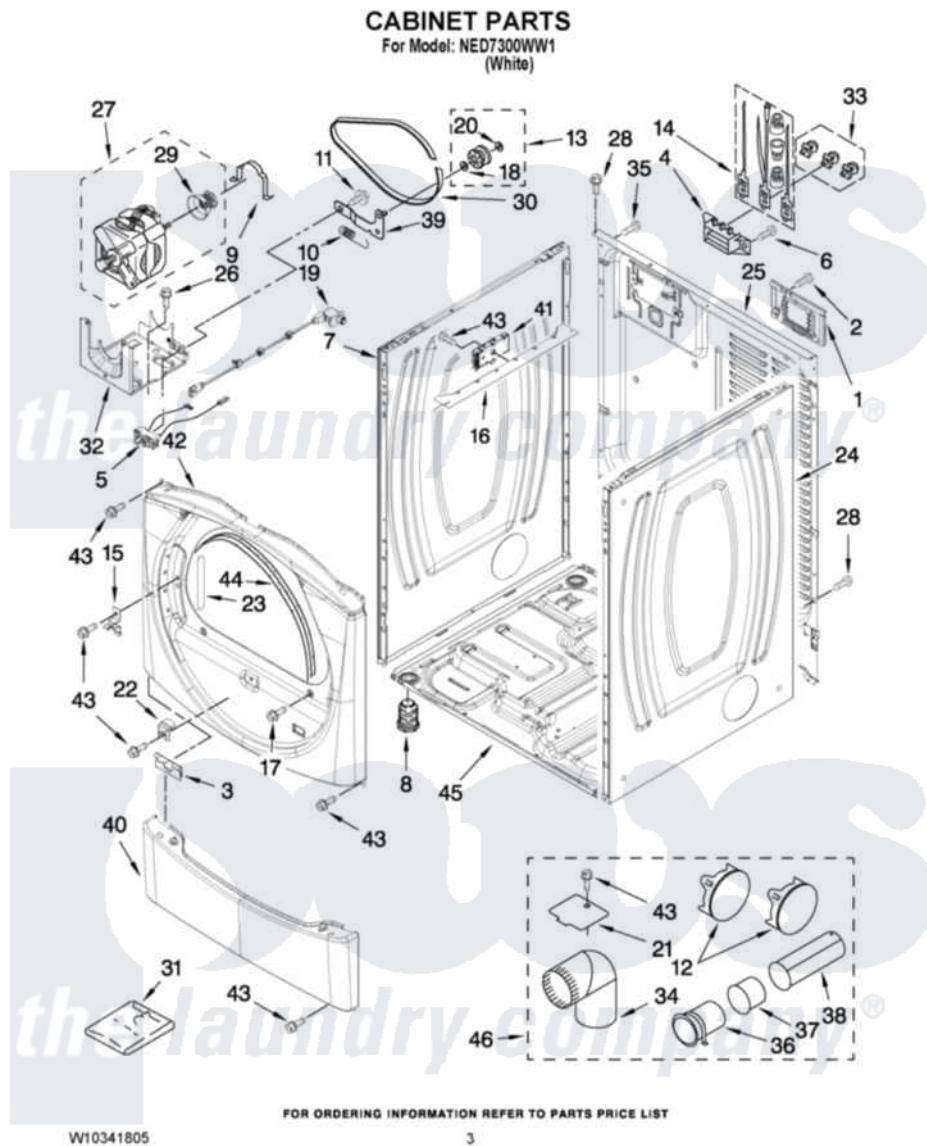

Amana NED7300WW1 02 - CABINET PARTS

Amana Residential Amana NED7300WW1 Dryer Parts Parts Diagram 02 - CABINET PARTS
Click on the part number to view part

Item	Original Part Number	Replaced By	Status	Part Description
1	W10286180	W10119283		Cover, Terminal Block
2	3390814	90767		Screw, 8A X 3/8 HeX Washer Head Tapping
3	8519459			Clip, Toe Panel
4	3397659			Block, Terminal
5	W10246525	W10314253		Switch, Assembly Broken Belt
6	693995			Screw, Hex Head
7	8565054			Panel, Side
8	3392100	49621		Feet-Leveling
NI	279810			Foot-Optional
9	660658			Clamp, Motor Mounting 343481 685441
10	3387374			Spring, Idler
11	3389420			Retainer-Idler 1/4-20 X 1/16
12	49252			Plug, Multivent
13	3388672	279640		Pulley-Idr
14	279218			Terminal Tinned And Brass

14	279910		Panel
15	8565122		Strike, Door
16	8563727		Bracket, Control
17	3357011	308685	Side Trim)
18	W10121334		Washer, Thrust
19	W10318609		Switch, Assembly Door
20	690997		Washer, Thrust
21	8066115	3394331	Plate Cover
22	8565083		Ramp, Door
23	W10085210		Label-Hinge Hole Cover Front Panel
24	8565048		Panel, Side
25	8565059		Panel, Rear
26	343641	681414	Screw, 10AB X 1/2
27	8538263	279787	Motor-Drive
28	3393008	308685	Side Trim)
29	8578220		Pulley, Motor
30	3387610	661570	Belt
31	8572546		Odor Remover
32	W10242878		Bracket, Motor Mounting
33	279393		Terminal Block Screw Kit
34	49026		4" - 90° Elbow
35	8533974	4331106	Screw, No.10-32 X 7/16
36	8563747		Exhaust Pipe Medium Pipe
37	8563750		Exhaust Pipe
38	8563749		Exhaust Pipe
39	3388674	W10118756	Idler Bracket
40	8540621		Panel, Toe
41	W10235613		Board, Control
42	W10251264		Front Panel Assembly
43	3390647	488729	Screw
44	3387242		Seal, Front Panel
45	8565046		(BROKEN BELT BASE, CABINET SWITCH)
46	279818	W10470674	Dryer Exhaust Kit