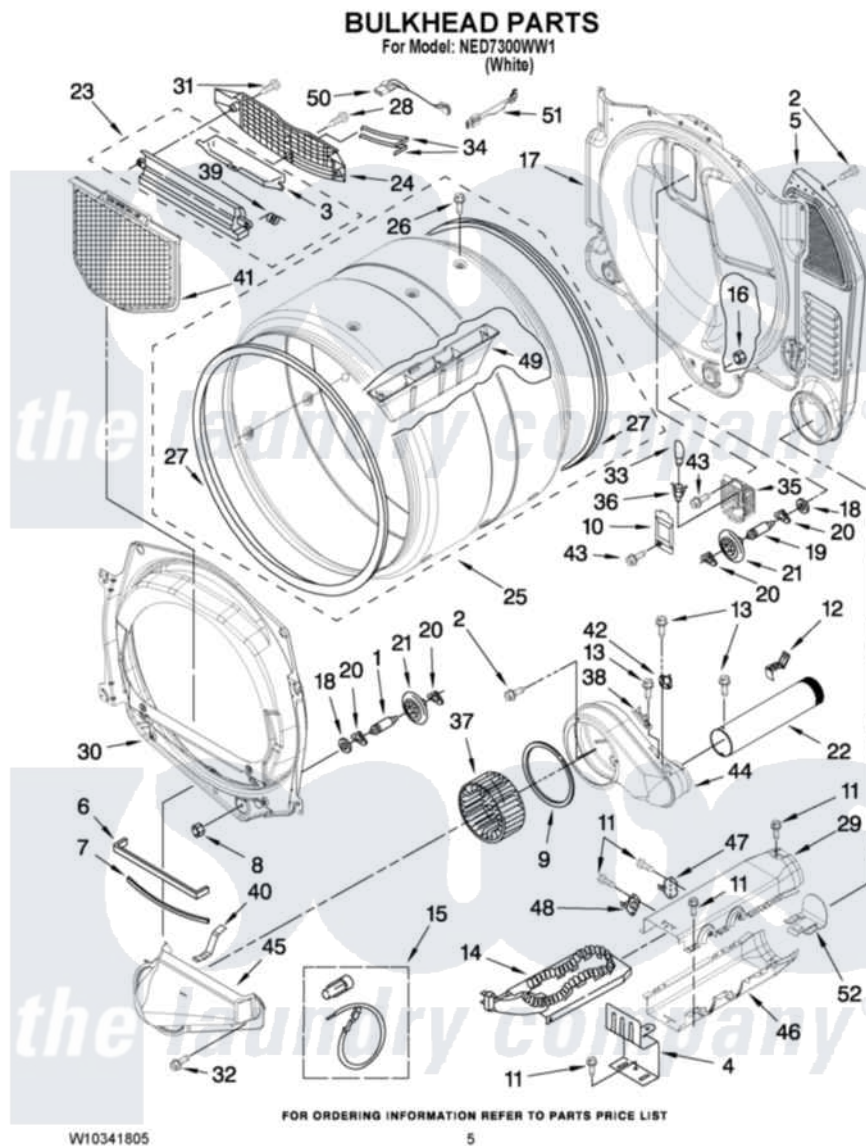

Amana NED7300WW1 03 - BULKHEAD PARTS

Amana Residential Amana NED7300WW1 Dryer Parts Parts Diagram 03 - BULKHEAD PARTS
Click on the part number to view part

Item	Original Part Number	Replaced By	Status	Part Description
1	8575324	W10359271		Shaft, Drum Roller Threads
2	3390647	488729		Screw
3	W10153413			Door, Lint Screen
4	8066099			Bracket, Heater Box
5	697354	3387911		Duct-Air
6	697813			Seal, Outlet Housing
7	697814	697813		Seal, Outlet Housing
8	3934666	W10080210		Nut, 3/8 X 16
9	697770			Seal, Cover Plate Blower Housing
10	3402841	8532165		Lens, Drum Light
11	693995			Screw, Hex Head
12	8572105			Retainer, Toe Panel
13	8533971	90767		Screw, 8A X 3/8 HeX Washer Head Tapping
14	8544771			Heater Element
15	279457			Wire Kit, Terminal

16	W10001120	W10080190	Nut, 3/8-16
17	W10080170		Bulkhead, Rear
18	3387459	W10080960	Washer, Support
19	8575325	W10359272	Shaft, Roller Drum Threads
20	690997		Washer, Thrust
21	8536973	W10314173	Support
22	8563728		Exhaust Pipe
23	W10153423		Outlet Grille, Housing Assembly
24	W10153412		Grille, Outlet
25	W10153420		Complete Drum Assembly
26	W10219342		Screw, Baffle Mounting
27	W10166807	280114	Seal
28	695240	488729	Screw
29	8544769		Housing, Blower Lint Duct Assembly
30	8565061		Bulkhead, Front
31	3387230		Screw, 10-16 X 13/16
32	489463		Screw, 8-18 X 1/16
33	3406124	22002263	Lamp
34	3387223		Electrode, Sensor
35	8578825		Bracket, Drum Light
36	W10214261		Socket, Drum Light Assembly
37	697772		Wheel, Blower
38	3392519		Thermal Limiter
39	3394986		Spring, Lint Screen Door
40	8066208		Clip-Exhaust
41	W10049370	W10120998	Screen
42	8577274		Thermostat 295F
43	487909	488729	Screw
44	8544362	W10119255	Housing, Blower
45	8066168	W10128606	Duct-Lint
46	8544770		Housing Slot, Heater Box
47	8318314	279973	Kit, Thermal Cut-Off
48	3391914		Thermostat 295 F
49	W10153409		Baffle, Drum
50	W10110975		Harness, Sensor
51	3406653		Harness, Sensor
52	8544776		Flange, Heater Box