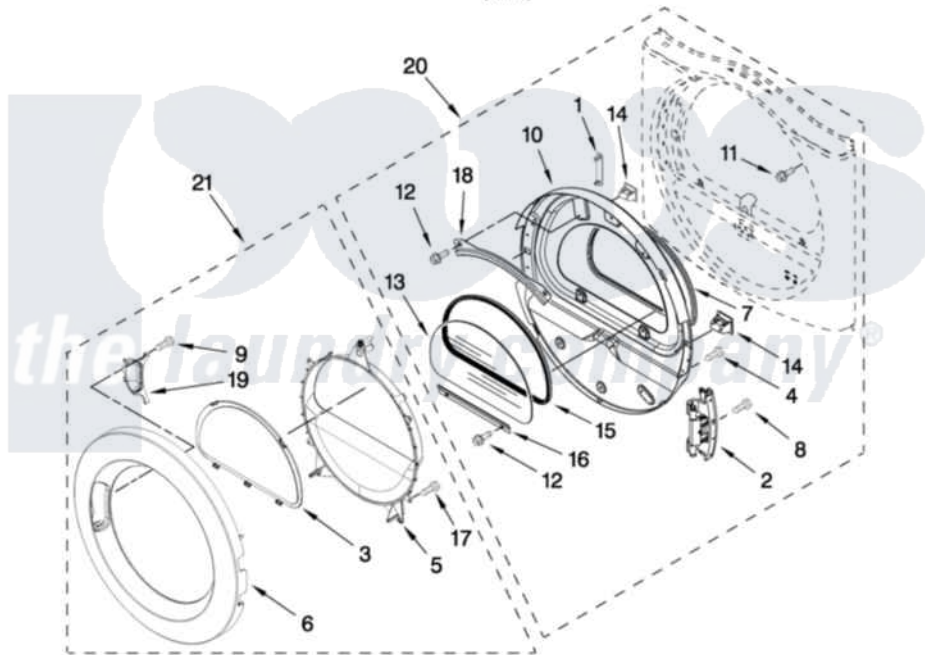

# Amana NED7300WW1 04 - DOOR PARTS

## DOOR PARTS

For Model: NED7300WW1  
(White)

FOR ORDERING INFORMATION REFER TO PARTS PRICE LIST

W10341805

7

Amana [Residential Amana NED7300WW1 Dryer Parts](#) Parts Diagram 04 - DOOR PARTS

[Click on the part number to view part](#)

Item	Original Part Number	Replaced By	Status	Part Description
1	<a href="#">W10256915</a>			Label, Hinge Hole Cover
2	W10304672	<a href="#">8578887</a>		Door Hinge Assembly
3	<a href="#">W10215741</a>			Screen, Door
4	<a href="#">8534044</a>			Screw, 8-18 X 1/2
5	<a href="#">W10283424</a>			Door, Intermediate Stationary
6	<a href="#">W10215742</a>			Door, Outer Ring
7	<a href="#">W10163915</a>			Door Seal
8	<a href="#">W10159996</a>			Screw, 10-24 X 25/64
9	<a href="#">9742177</a>			Screw, 8-18 X .625
10	W10198441	<a href="#">W10363674</a>		Door Assembly
11	<a href="#">355515</a>			Screw, 8-18 X 11/16
12	3393258	<a href="#">3373329D</a>		Screw
13	<a href="#">W10286878</a>			Window
14	690081	<a href="#">279570</a>		Latch
15	<a href="#">8579663</a>			Seal, Window
16	<a href="#">8519354</a>			Retainer-Window

17	<a href="#">8534022</a>	Screw, 8-18 X 1/16
18	<a href="#">8519356</a>	Retainer-Window
19	<a href="#">W10215754</a>	Handle Pocket
20	<a href="#">W10270216</a>	Door Assembly
21	<a href="#">W10215753</a>	Door, Outer Assembly