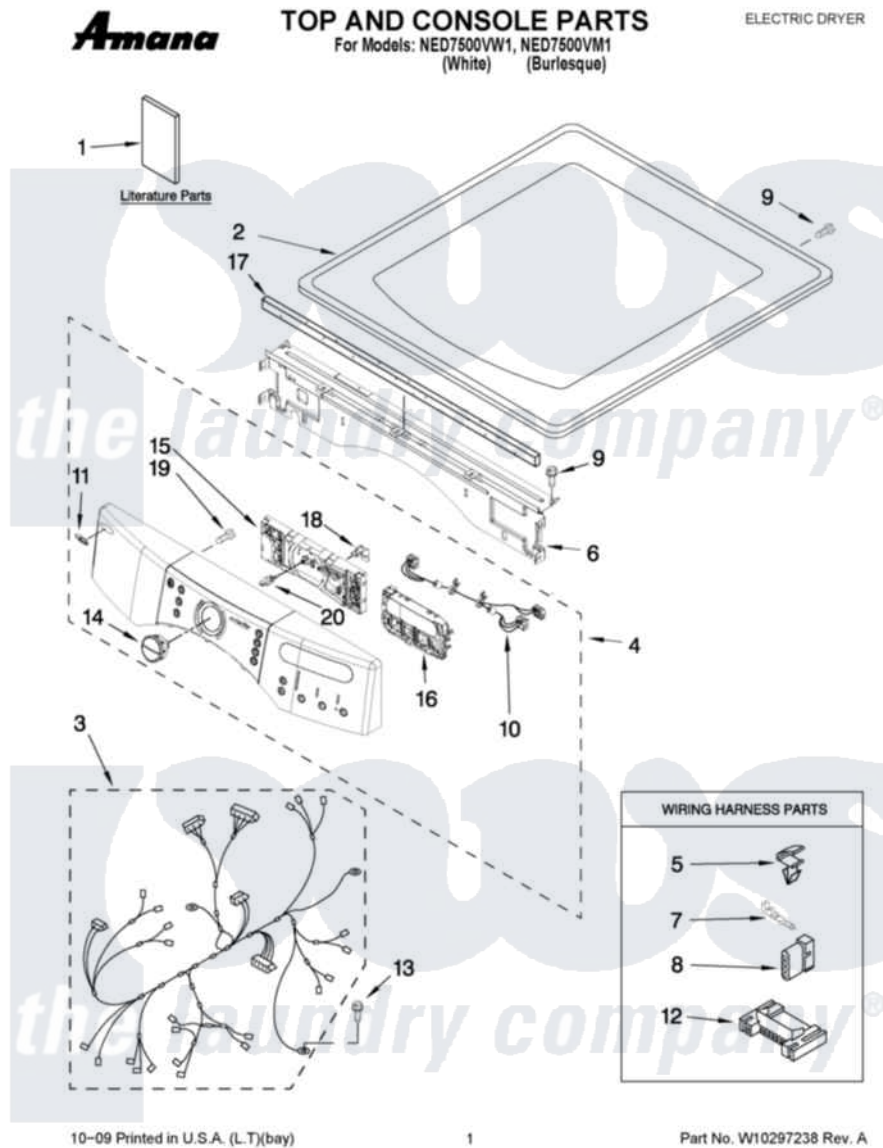

# Amana NED7500VM1 01 - TOP AND CONSOLE PARTS

Amana Residential Amana NED7500VM1 Dryer Parts Parts Diagram 01 - TOP AND CONSOLE PARTS  
Click on the part number to view part

Item	Original Part Number	Replaced By	Status	Part Description
1	W10239303		Not Available	USE & CARE GUIDE
"	W10258382		Not Available	TECH SHEET
"	W10255468		Not Available	INSTALLATION, DIAGNOSTIC GUIDE
2	3980634	<a href="#">W10117263</a>		Top
"	W10110661	<a href="#">W10117268</a>		Top
3	<a href="#">W10111063</a>			Harness, Main
4	<a href="#">W10246704</a>			Panel, Console
"	<a href="#">W10246705</a>			Panel, Console
5	<a href="#">3394427</a>			Clip-Harness
6	<a href="#">W10215656</a>			Bracket, Console
7	<a href="#">94614</a>			Terminal
8	<a href="#">3936144</a>			Do-It-Yourself Repair Manuals
9	3390647	<a href="#">488729</a>		Screw
10	<a href="#">W10242905</a>			Harness, Communication
11	<a href="#">W10216285</a>			Name Plate
12	<a href="#">3395683</a>			Receptacle, Multi-Terminal

13	<a href="#">693995</a>	Screw, Hex Head
14	<a href="#">W10216289</a>	Knob, Assembly
"	<a href="#">W10216296</a>	Knob, Assembly
15	<a href="#">W10280455</a>	User-Interface Center
16	<a href="#">W10280652</a>	User-Interface Right
17	<a href="#">W10112267</a>	Foam-Seal Control Bracket
18	<a href="#">W10112268</a>	Clip-Harness
19	<a href="#">W10006580</a>	Screw, M3-1.12 X12 Pn 6l Spl
20	<a href="#">W10023220</a>	Adapter, Encoder Wheel