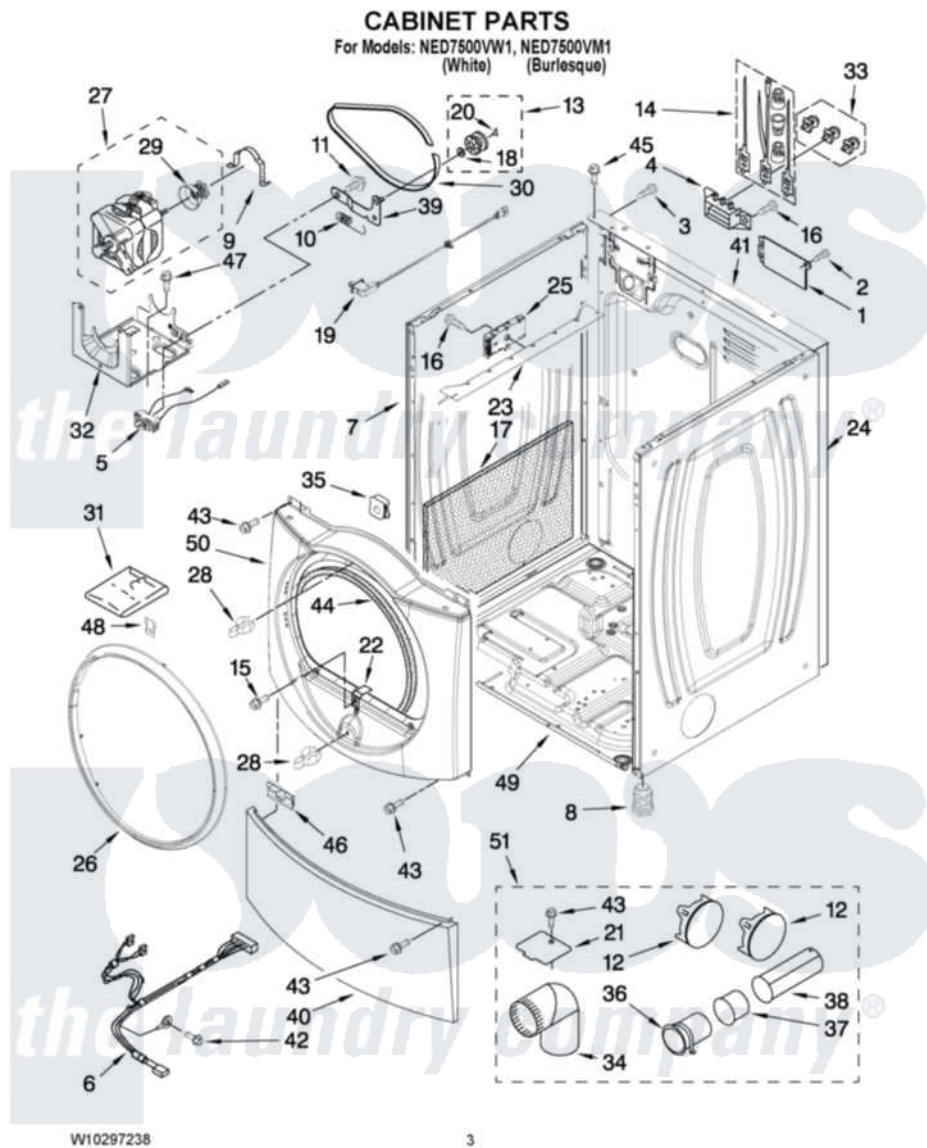

# Amana NED7500VM1 02 - CABINET PARTS

Amana Residential Amana NED7500VM1 Dryer Parts Parts Diagram 02 - CABINET PARTS  
Click on the part number to view part

Item	Original Part Number	Replaced By	Status	Part Description
1	8576583	<a href="#">W10119283</a>		Cover, Terminal Block
2	3390814	<a href="#">90767</a>		Screw, 8A X 3/8 HeX Washer Head Tapping
3	8533974	<a href="#">4331106</a>		Screw, No.10-32 X 7/16
4	<a href="#">3397659</a>			Block, Terminal
5	W10246525	<a href="#">W10314253</a>		Switch, Assembly Broken Belt
6	<a href="#">W10242902</a>			Harness, Digital Interface
7	<a href="#">W10192435</a>			Panel, Side
"	<a href="#">W10192442</a>			Panel, Side
8	3392100	<a href="#">49621</a>		Feet-Leveling
NI	<a href="#">279810</a>			Foot-Optional
9	<a href="#">660658</a>			Clamp, Motor Mounting 343481 685441
10	<a href="#">3387374</a>			Spring, Idler
11	<a href="#">3389420</a>			Retainer-Idler 1/4-20 X 1/16
12	<a href="#">49252</a>			Plug, Multivent
"	W10110871	<a href="#">W10110870</a>		Plug