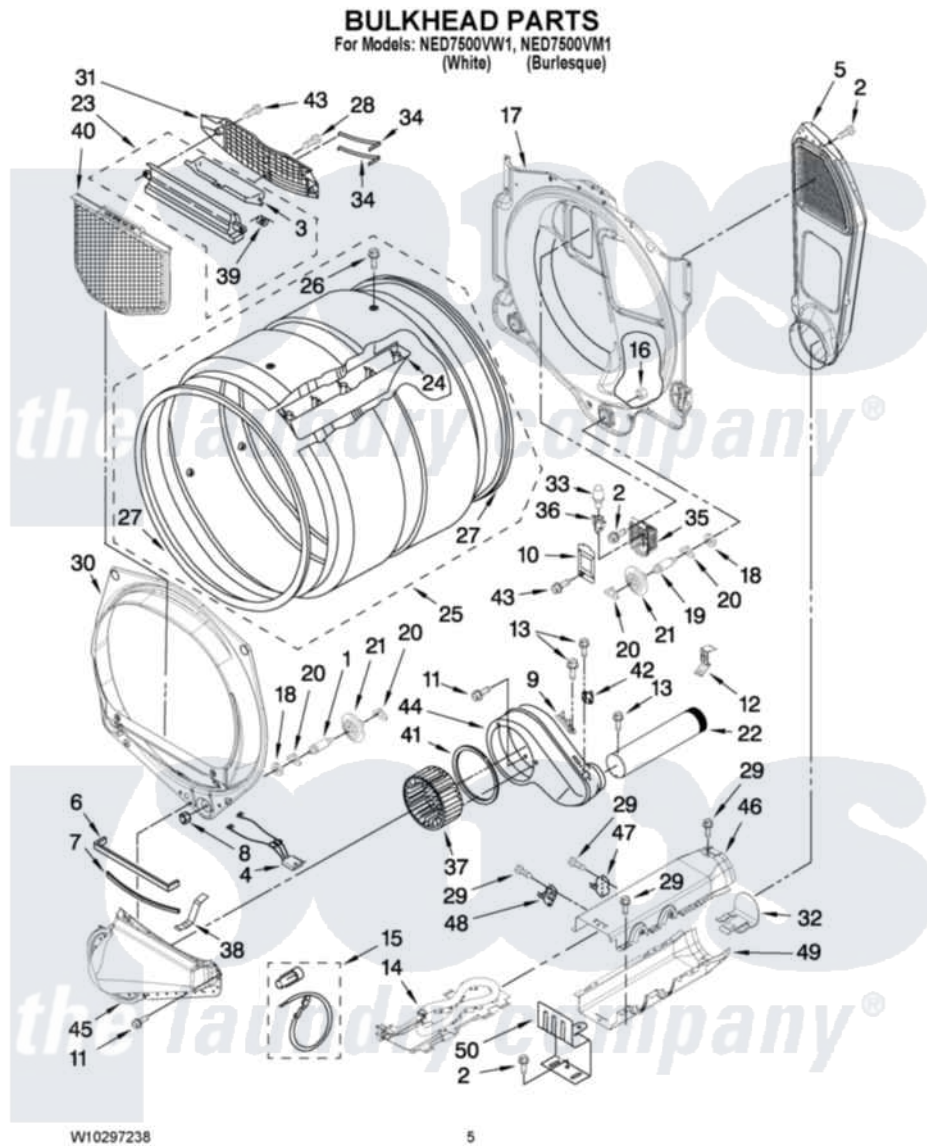

Amana NED7500VM1 03 - BULKHEAD PARTS

Amana [Residential Amana NED7500VM1 Dryer Parts](#) Parts Diagram 03 - BULKHEAD PARTS
Click on the part number to view part

| Item | Original Part Number | Replaced By | Status | Part Description |
|------|-------------------------|---------------------------|--------|---|
| 1 | 8575324 | W10359271 | | Shaft, Drum Roller Threads |
| 2 | 3390647 | 488729 | | Screw |
| 3 | 3394984 | 8563758 | | Door, Lint Screen |
| 4 | 3406653 | | | Harness, Sensor |
| 5 | 697354 | 3387911 | | Duct-Air |
| 6 | 697813 | | | Seal, Outlet Housing |
| 7 | 697814 | 697813 | | Seal, Outlet Housing |
| 8 | 3934666 | W10080210 | | Nut, 3/8 X 16 |
| 9 | 3392519 | | | Thermal Limiter |
| 10 | 3402841 | 8532165 | | Lens, Drum Light |
| 11 | 489463 | | | Screw, 8-18 X 1/16 |
| 12 | 8572105 | | | Retainer, Toe Panel |
| 13 | 8533971 | 90767 | | Screw, 8A X 3/8 HeX Washer Head Tapping |
| 14 | 8544771 | | | Heater Element |
| 15 | 279457 | | | Wire Kit, Terminal |
| 16 | W10001120 | W10080190 | | Nut, 3/8-16 |