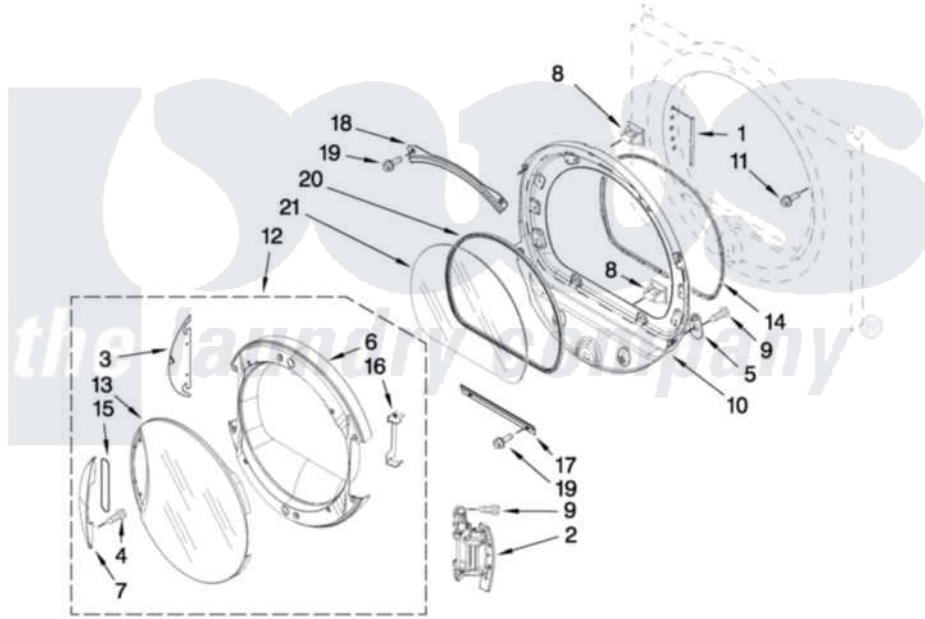

# Amana NED7500VM1 04 - DOOR PARTS

## DOOR PARTS

For Models: NED7500VW1, NED7500VM1  
(White) (Burlesque)

W10297238

7

[Amana Residential Amana NED7500VM1 Dryer Parts](#) Parts Diagram 04 - DOOR PARTS  
Click on the part number to view part

Item	Original Part Number	Replaced By	Status	Part Description
1	<a href="#">W10085210</a>			Label-Hinge Hole Cover Front Panel
"	<a href="#">W10085230</a>			Label, Hinge Hole Cover
2	<a href="#">W10139920</a>			Door Hinge Assembly
3	<a href="#">W10180095</a>			Cover, Door Hinge
4	<a href="#">9742177</a>			Screw, 8-18 X .625
5	<a href="#">W10048910</a>			Screw-Plug
6	<a href="#">W10180094</a>			Door-Intermediate
7	<a href="#">8577305</a>			Handle-Pad Assembly
8	690081	<a href="#">279570</a>		Latch
9	<a href="#">W10159996</a>			Screw, 10-24 X 25/64
10	<a href="#">8578229</a>			Door Assembly
11	<a href="#">355515</a>			Screw, 8-18 X 11/16
12	<a href="#">W10180090</a>			Outer Door Assembly
13	<a href="#">W10180093</a>			Assembly, Screen And Mass
14	<a href="#">W10139457</a>			Seal-Door Handle, Ring Door
15	<a href="#">8580117</a>			Pad-Handle