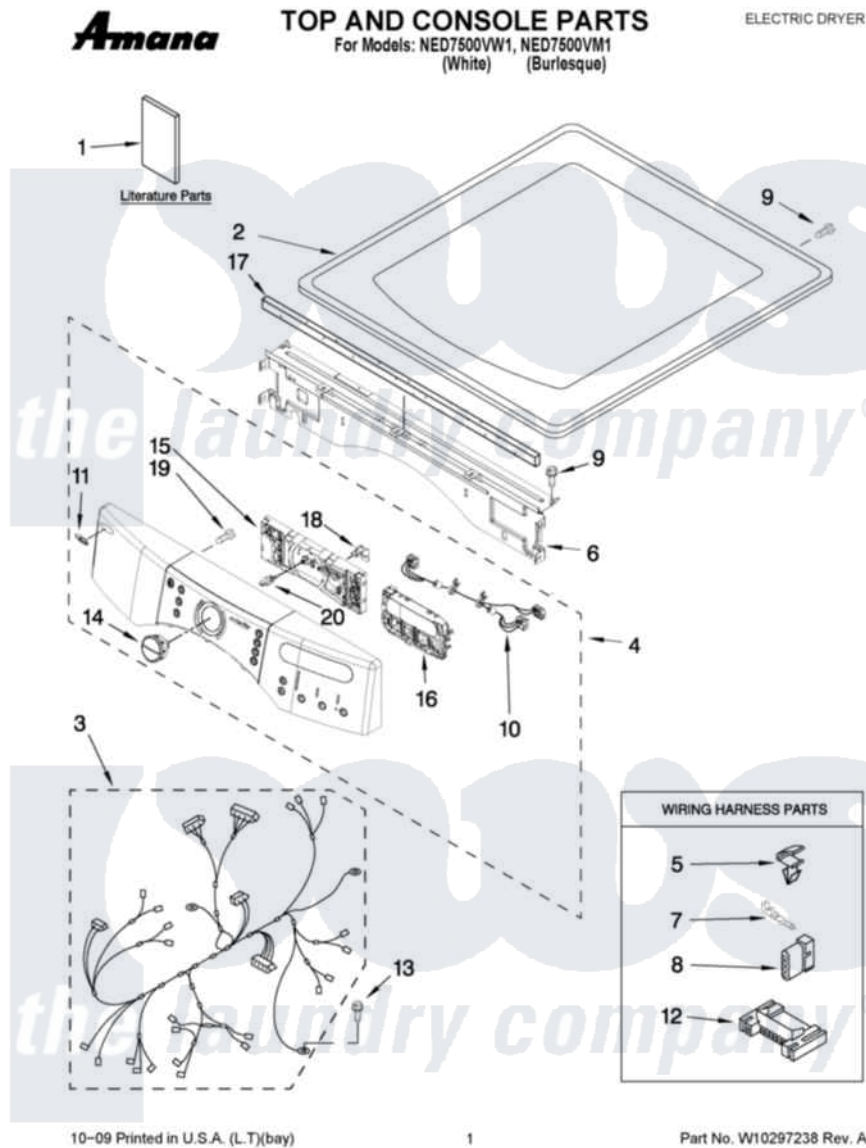

Amana NED7500VW1 01 - TOP AND CONSOLE PARTS

Amana Residential Amana NED7500VW1 Dryer Parts Parts Diagram 01 - TOP AND CONSOLE PARTS
Click on the part number to view part

Item	Original Part Number	Replaced By	Status	Part Description
1	W10239303		Not Available	USE & CARE GUIDE
"	W10258382		Not Available	TECH SHEET
"	W10255468		Not Available	INSTALLATION, DIAGNOSTIC GUIDE
2	3980634	W10117263		Top
"	W10110661	W10117268		Top
3	W10111063			Harness, Main
4	W10246704			Panel, Console
"	W10246705			Panel, Console
5	3394427			Clip-Harness
6	W10215656			Bracket, Console
7	94614			Terminal
8	3936144			Do-It-Yourself Repair Manuals
9	3390647	488729		Screw
10	W10242905			Harness, Communication
11	W10216285			Name Plate
12	3395683			Receptacle, Multi-Terminal

13	693995	Screw, Hex Head
14	W10216289	Knob, Assembly
"	W10216296	Knob, Assembly
15	W10280455	User-Interface Center
16	W10280652	User-Interface Right
17	W10112267	Foam-Seal Control Bracket
18	W10112268	Clip-Harness
19	W10006580	Screw, M3-1.12 X12 Pn 6l Spl
20	W10023220	Adapter, Encoder Wheel