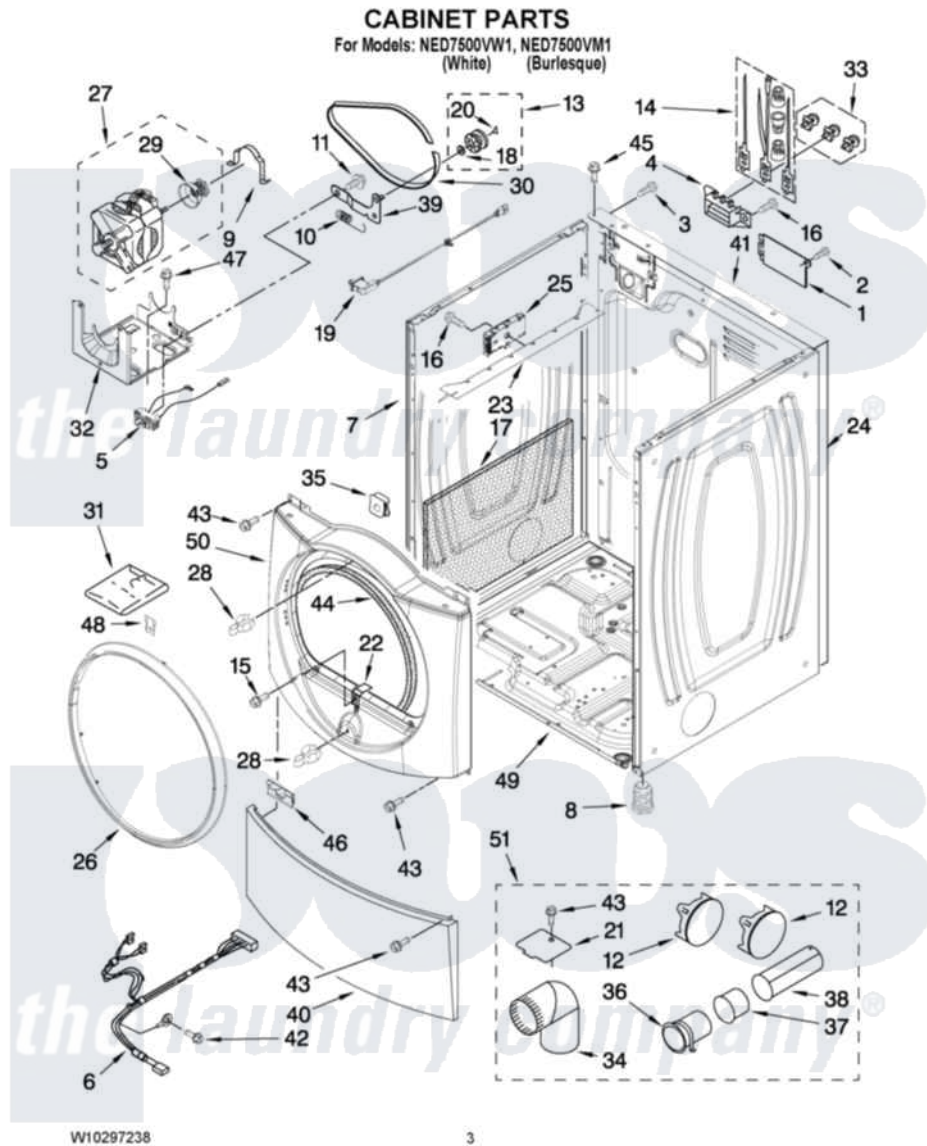

# Amana NED7500VW1 02 - CABINET PARTS

Amana Residential Amana NED7500VW1 Dryer Parts Parts Diagram 02 - CABINET PARTS  
 Click on the part number to view part

Item	Original Part Number	Replaced By	Status	Part Description
1	8576583	<a href="#">W10119283</a>		Cover, Terminal Block
2	3390814	<a href="#">90767</a>		Screw, 8A X 3/8 HeX Washer Head Tapping
3	8533974	<a href="#">4331106</a>		Screw, No.10-32 X 7/16
4	<a href="#">3397659</a>			Block, Terminal
5	W10246525	<a href="#">W10314253</a>		Switch, Assembly Broken Belt
6	<a href="#">W10242902</a>			Harness, Digital Interface
7	<a href="#">W10192435</a>			Panel, Side
"	<a href="#">W10192442</a>			Panel, Side
8	3392100	<a href="#">49621</a>		Feet-Leveling
NI	<a href="#">279810</a>			Foot-Optional
9	<a href="#">660658</a>			Clamp, Motor Mounting 343481 685441
10	<a href="#">3387374</a>			Spring, Idler
11	<a href="#">3389420</a>			Retainer-Idler 1/4-20 X 1/16
12	<a href="#">49252</a>			Plug, Multivent
"	W10110871	<a href="#">W10110870</a>		Plug