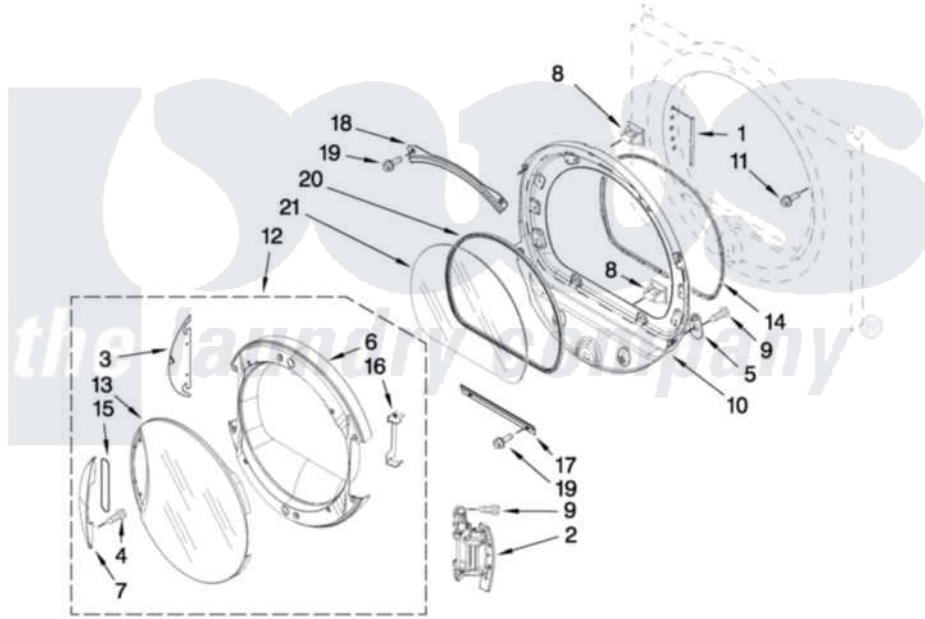

Amana NED7500VW1 04 - DOOR PARTS

DOOR PARTS For Models: NED7500VW1, NED7500VM1 (White) (Burlesque)

W10297238

7

[Amana Residential Amana NED7500VW1 Dryer Parts](#) Parts Diagram 04 - DOOR PARTS
Click on the part number to view part

Item	Original Part Number	Replaced By	Status	Part Description
1	W10085210			Label-Hinge Hole Cover Front Panel
"	W10085230			Label, Hinge Hole Cover
2	W10139920			Door Hinge Assembly
3	W10180095			Cover, Door Hinge
4	9742177			Screw, 8-18 X .625
5	W10048910			Screw-Plug
6	W10180094			Door-Intermediate
7	8577305			Handle-Pad Assembly
8	690081	279570		Latch
9	W10159996			Screw, 10-24 X 25/64
10	8578229			Door Assembly
11	355515			Screw, 8-18 X 11/16
12	W10180090			Outer Door Assembly
13	W10180093			Assembly, Screen And Mass
14	W10139457			Seal-Door Handle, Ring Door
15	8580117			Pad-Handle

16	W10180096	Shield, Door
17	8519354	Retainer-Window
18	8519356	Retainer-Window
19	3393258	3373329D Screw
20	8579662	Gasket, Window
21	8566254	Glass-Window