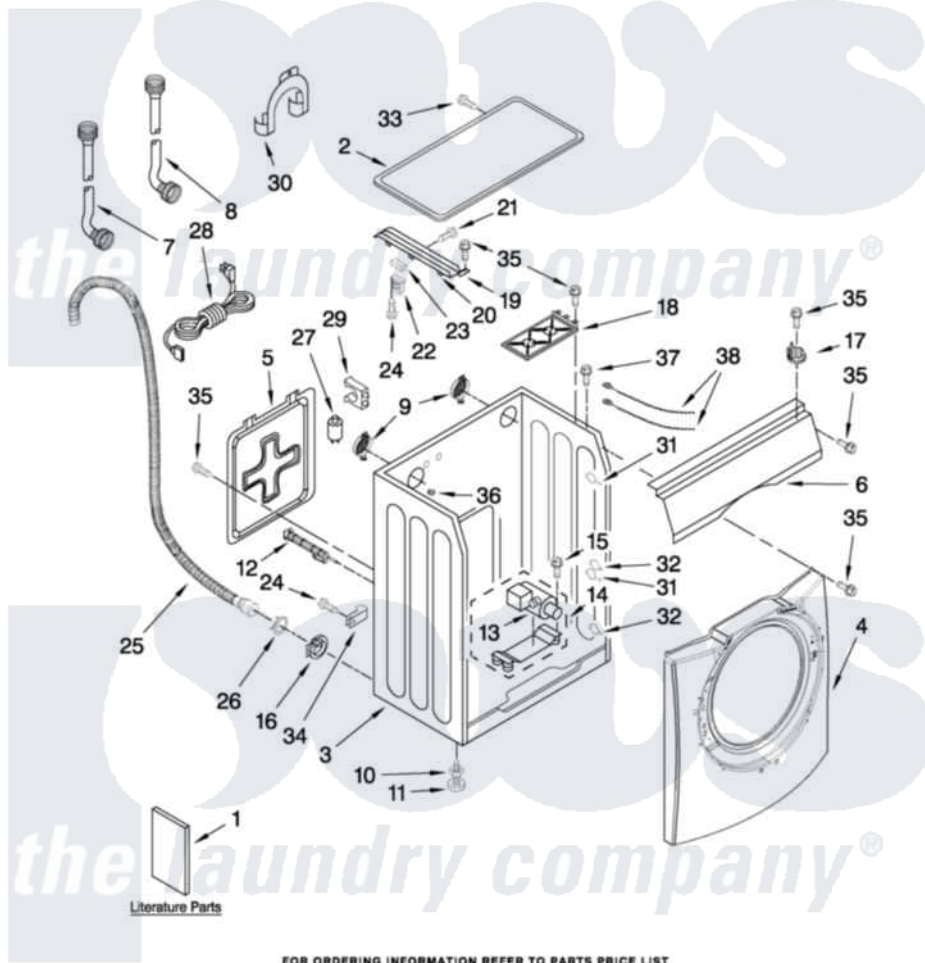

# Amana NFW7200TW11 01 - TOP AND CABINET PARTS

## TOP AND CABINET PARTS

For Model: NFW7200TW11  
(White)

AUTOMATIC  
WASHER

The model(s) number shown may be different than what is printed on the model/serial tag of your product. The number(s) shown combine the model number and the first two digits of the serial number from the product tag.

FOR ORDERING INFORMATION REFER TO PARTS PRICE LIST

2-10 Printed in U.S.A. (dtd) (psw)

1

Part No. W10273855 Rev. B

Amana [Residential Amana NFW7200TW11 Washer Parts](#) Parts Diagram 01 - TOP AND CABINET PARTS

[Click on the part number to view part](#)

Item	Original Part Number	Replaced By	Status	Part Description
1	W10161022		Not Available	Use & Care Guide
"	W10162408		Not Available	Tech Sheet
"	W10161756		Not Available	Installation Instructions
"	W10174717		Not Available	Energy Guide
2	<a href="#">34001332</a>			Top
3	<a href="#">34001442</a>			Cabinet
4	<a href="#">34001427</a>			Panel, Front
5	<a href="#">34001338</a>			Rear Panel
6	<a href="#">34001441</a>			Frame, Upper Front
7	<a href="#">34001089</a>			Hose, Water Inlet
8	<a href="#">34001094</a>			Hose, Water Inlet
9	34001400	<a href="#">34001455</a>		Assembly-Cap
10	<a href="#">34001389</a>			Nut, Lock
11	<a href="#">34001341</a>			Foot, Leveling
12	<a href="#">34001337</a>			Bolt, Shipping
13	<a href="#">34001340</a>			Pump, Drain