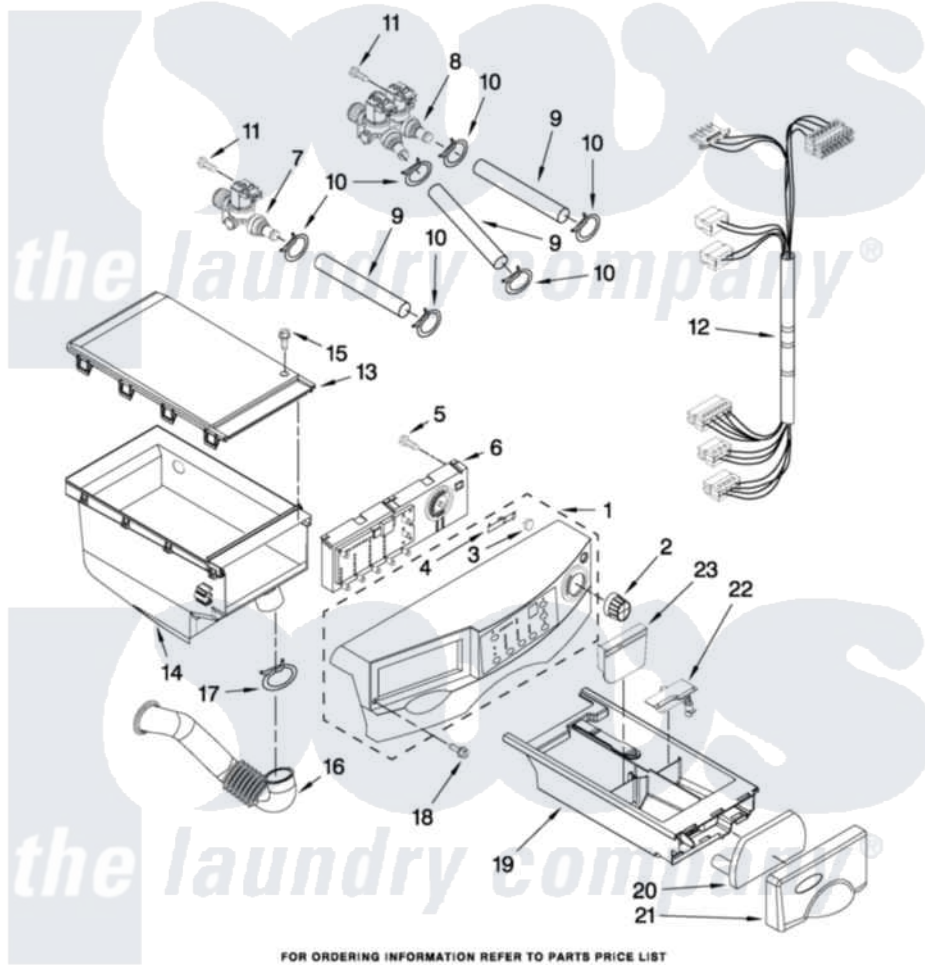

Amana NFW7200TW11 02 - CONSOLE AND DISPENSER PARTS

CONSOLE AND DISPENSER PARTS

For Model: NFW7200TW11
(White)

The model(s) number shown may be different than what is printed on the model/serial tag of your product. The number(s) shown combine the model number and the first two digits of the serial number from the product tag.

W10273855

FOR ORDERING INFORMATION REFER TO PARTS PRICE LIST

3

Amana [Residential Amana NFW7200TW11 Washer Parts](#) Parts Diagram 02 - CONSOLE AND DISPENSER PARTS
Click on the part number to view part

Item	Original Part Number	Replaced By	Status	Part Description
1	W10175951			Panel, Console
2	W10175949			Knob, Control
3	W10175952			Button, Power
4	34001419			Lever, Power
5	34001231			Screw
6	W10273828			User Interface
7	34001131			Valve, Inlet
8	34001151			Valve, Inlet
9	34001109	34001210		Hose-Dispe
10	34001208	596669		Clamp, Manifold
11	34001250			Screw
12	34001444			Harness, Wiring
13	34001423	34001284		ASSEMBLY-S Housing Drawer
14	34001245			Dispenser Body
15	34001232	98008545		Screw
16	34001434			Hose, Dispenser To Tub

17	34001305	3400959	Hose Clamp
18	6002-001006	Not Available	SCREW
19	34001282		Drawer, Detergent
20	34001422		Bracket, Handle
21	W10175953		Handle, Drawer
22	34001401		Cap, Rinse
23	34001239		Separator
NI	34001484		Pcb Mems
"	34001485		Harness- W