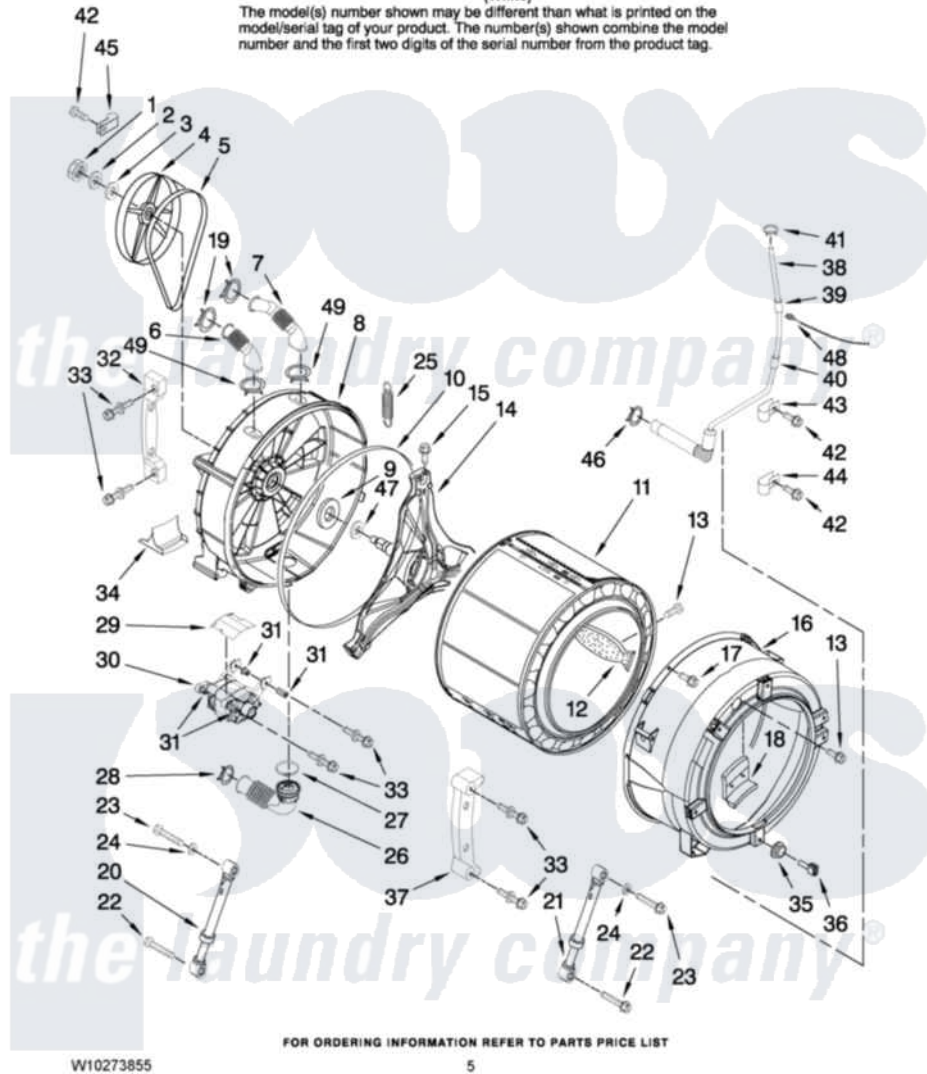

Amana NFW7200TW11 03 - TUB AND BASKET PARTS

TUB AND BASKET PARTS

For Model: NFW7200TW11
(White)

The model(s) number shown may be different than what is printed on the model/serial tag of your product. The number(s) shown combine the model number and the first two digits of the serial number from the product tag.

Amana Residential Amana NFW7200TW11 Washer Parts Parts Diagram 03 - TUB AND BASKET PARTS
Click on the part number to view part

Item	Original Part Number	Replaced By	Status	Part Description
1	34001271			Nut, Pulley
2	34001273			Washer, Spring
3	34001406			Washer, Flat
4	34001412			Pulley
5	34001411			Belt
6	34001295			Hose Exhaust
7	34001293			Hose, Exhaust
8	34001439			Tub, Rear
9	34001408			Seal, Oil
10	34001296			Gasket, Tub
11	34001430			Basket
12	34001431			Baffle, Tub
13	34001251		Not Available	SCREW, TAPPING
14	34001407			Crosspiece
15	34001277			Screw
16	34001435			Tub, Front

17	34001267		Screw
18	34001300		Guide, Water
19	34001297		Clamp, Hose
20	34001292		Shock Absorber
21	34001303		Shock Absorber
22	34001147		Bolt
23	34001148		Bolt
24	34001272		Washer, Flat
25	34001274		Spring, Suspension
26	34001294		Hose, Tub To Pump
27	34001289		Clamp, Hose
28	34001161	596669	Clamp, Manifold
29	34001415		Cover, Motor
30	34001437		Motor, Drive
31	34001157		Bushing, Motor
32	34001413		Counterweight, Rear
33	34001158		Bolt Assembly
34	34001463		Bracket, Rear
35	34001162		Seal, Rubber
36	34001202		Thermistor
37	34001276		Counterweight, Front
38	34001436		Hose, Pressure Switch
39	34001301		Sleeve, Pressure Switch Hose
40	34001307		Sleeve, Harness
41	34001169		Clamp, Hose
42	34001232	98008545	Screw
43	34001299		Clamp, Pressure Hose Retainer
44	34001433		Clamp, Harness Retainer
45	34001438		Clamp, Harness Retainer
46	34001315	285655	Clamp, Hose
47	34001409		Washer
48	34001229	W10339879	Tie, Cable
49	34001298		Clamp, Hose