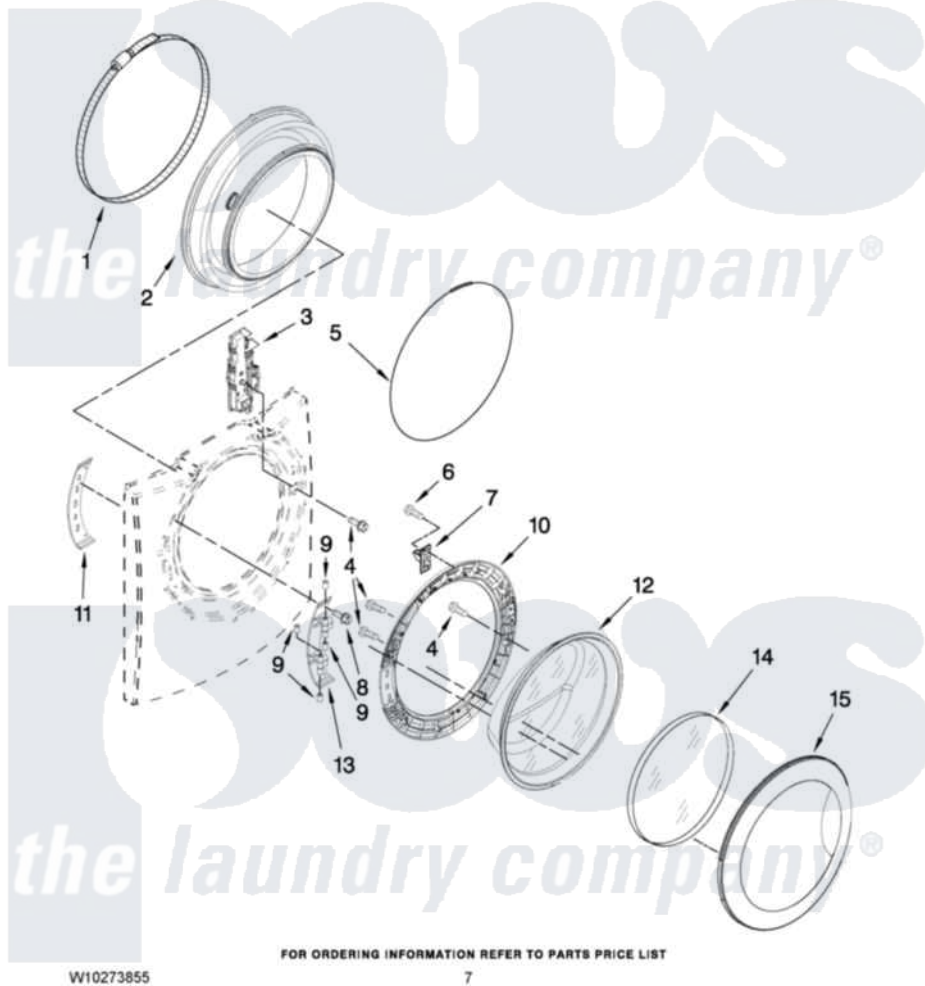

# Amana NFW7200TW11 04 - DOOR AND LATCH PARTS

## DOOR AND LATCH PARTS

For Model: NFW7200TW11  
(White)

The model(s) number shown may be different than what is printed on the model/serial tag of your product. The number(s) shown combine the model number and the first two digits of the serial number from the product tag.

W10273855

FOR ORDERING INFORMATION REFER TO PARTS PRICE LIST

7

Amana [Residential Amana NFW7200TW11 Washer Parts](#) Parts Diagram 04 - DOOR AND LATCH PARTS

[Click on the part number to view part](#)

Item	Original Part Number	Replaced By	Status	Part Description
1	<a href="#">34001306</a>			Clamp, Bellow To Tub
2	<a href="#">34001432</a>			Bellow
3	34001265	<a href="#">8182634</a>		Lock, Door
4	34001251		Not Available	SCREW, TAPPING
5	<a href="#">34001266</a>			Clamp, Bellow To Front Panel
6	<a href="#">34001259</a>			Screw
7	<a href="#">34001260</a>			Hook, Door
8	<a href="#">34001286</a>			Screw
9	<a href="#">34001192</a>			Bushing, Hinge Guide
10	<a href="#">34001426</a>			Frame, Door Back Support
11	<a href="#">34001428</a>			Bracket, Hinge
12	<a href="#">34001254</a>			Glass, Door
13	W10175955	<a href="#">34001429</a>		Hinge D00r
14	<a href="#">34001425</a>			Screen, Door
15	<a href="#">34001424</a>			Frame, Door Front