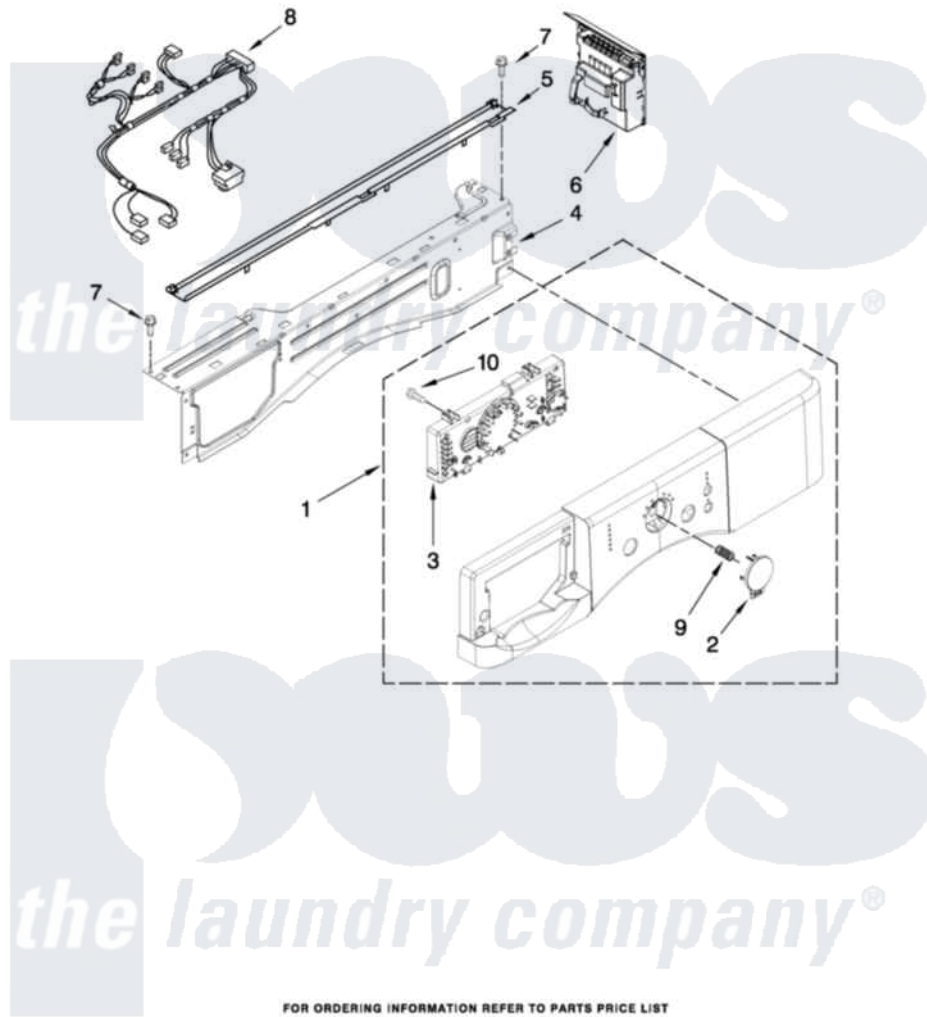

# Amana NFW7300WW00 03 - CONTROL PANEL PARTS

## CONTROL PANEL PARTS

For Model: NFW7300WW00  
(White)

FOR ORDERING INFORMATION REFER TO PARTS PRICE LIST

4

W10266828

[Amana Residential Amana NFW7300WW00 Washer Parts](#) Parts Diagram 03 - CONTROL PANEL PARTS  
Click on the part number to view part

Item	Original Part Number	Replaced By	Status	Part Description
1	W10212722	<a href="#">W10325310</a>		Console
2	<a href="#">W10311352</a>			Button, Cycle
3	<a href="#">W10212764</a>			User Interface
4	<a href="#">W10240776</a>			Brace, Top Front
5	<a href="#">8540839</a>			Channel, Water
6	<a href="#">W10306715</a>			Microcomputer, Machine Control
7	W10015090	<a href="#">489442</a>		Screw 3 2217757 Roller, Front
8	<a href="#">W10269290</a>			Harness, Wiring
9	<a href="#">W10215807</a>			Spring, Cycle Button
10	<a href="#">W10006580</a>			Screw, M3-1.12 X12 Pn 6l Spl