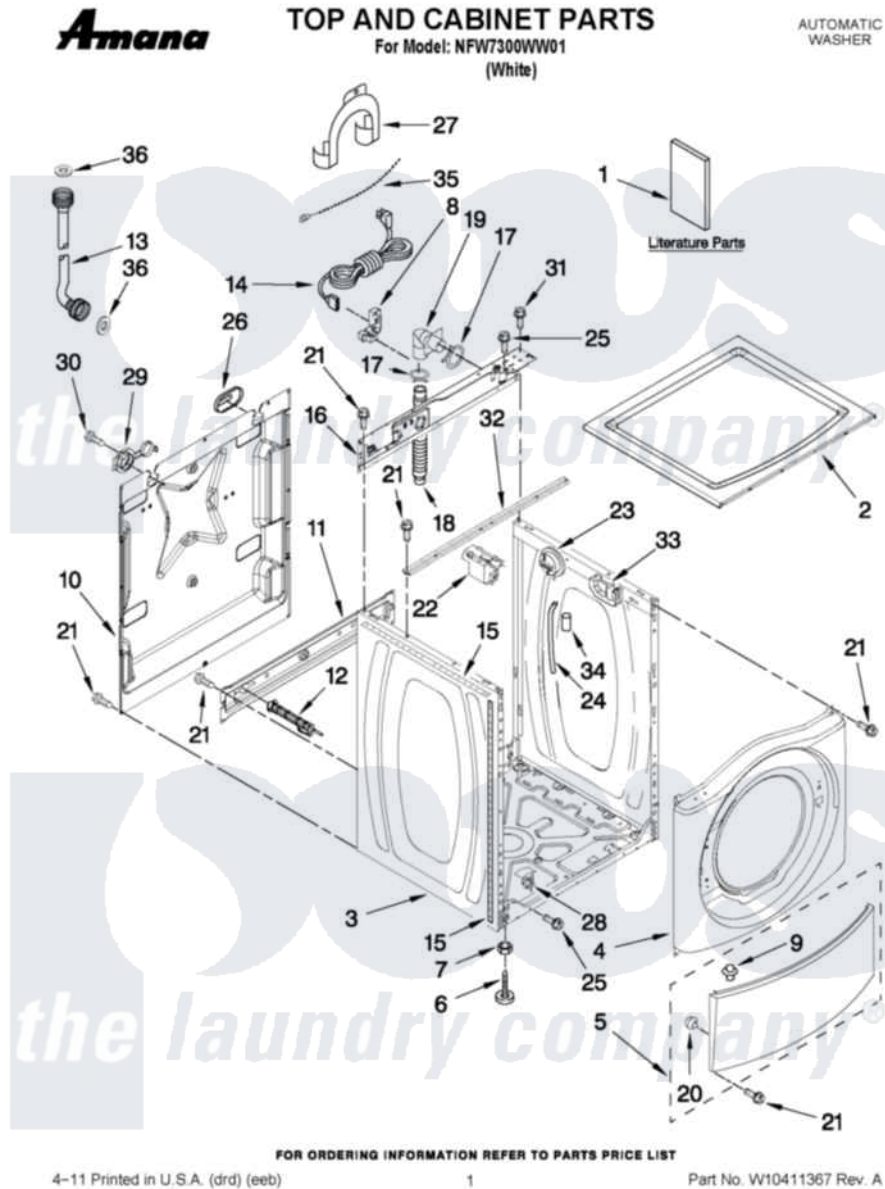

Amana NFW7300WW01 01 - TOP AND CABINET PARTS

4-11 Printed in U.S.A. (drd) (eeb) 1 Part No. W10411367 Rev. A

Amana [Residential Amana NFW7300WW01 Washer Parts](#) Parts Diagram 01 - TOP AND CABINET PARTS
 Click on the part number to view part

Item	Original Part Number	Replaced By	Status	Part Description
1	W10252719		Not Available	USE & CARE GUIDE
"	W10385295		Not Available	TECH SHEET
"	W10252717		Not Available	ENERGY GUIDE
2	W10303994			Top
3	W10410294			Cabinet
4	W10306821	W10297648		Panel, Front
5	8540813	8540664		Toe Panel
6	W10245373			Foot, Leveling
7	3359452			Nut, Lock
8	W10110676	8182635		Strain Relief
9	8518891			Rivet
10	W10258341			Panel, Rear
11	W10189657			Brace, Transport
12	W10251449	W10285622		Bolt
13	W10194208	89503		Hose-Inlet
"	8571378	89503		Hose-Inlet

14	W10205500	W10205499	Cord, Power
15	8318396		Foam-Seal
16	W10299495		Brace, Rear
17	356138		Clamp, Hose
18	W10281257	8181737	Hose, Drain
19	W10003260	8181738	Connector, Hose Outlet
20	238614		Bumper And Isolation
21	W10015090	489442	Screw 3 2217757 Roller, Front
22	W10339736		Filter, Interference
23	W10239066		Switch, Pressure
24	8540294		Hose, Pressure Switch
25	8540479		Screw, Grounding
26	8540268		Cover, Transport
27	8540021	W10280024	U-Bend, Drain Hose
28	W10085220		Microswitch
29	8540728	8182699	Grommet, Cord Support
30	8540727	8182201	Screw, 3 X 8 mm
31	8540329		Screw, 8-18 X 7/16
32	8540721		Brace, Top
33	8540644		Bracket-Suspension Spring
34	2161302	2162499	Sleeve, Suction Line
35	3347868	W10339879	Tie, Cable
36	3976300	16123	Washer Inlet-Hose Miscellaneous Parts Must be Ordered Separately.