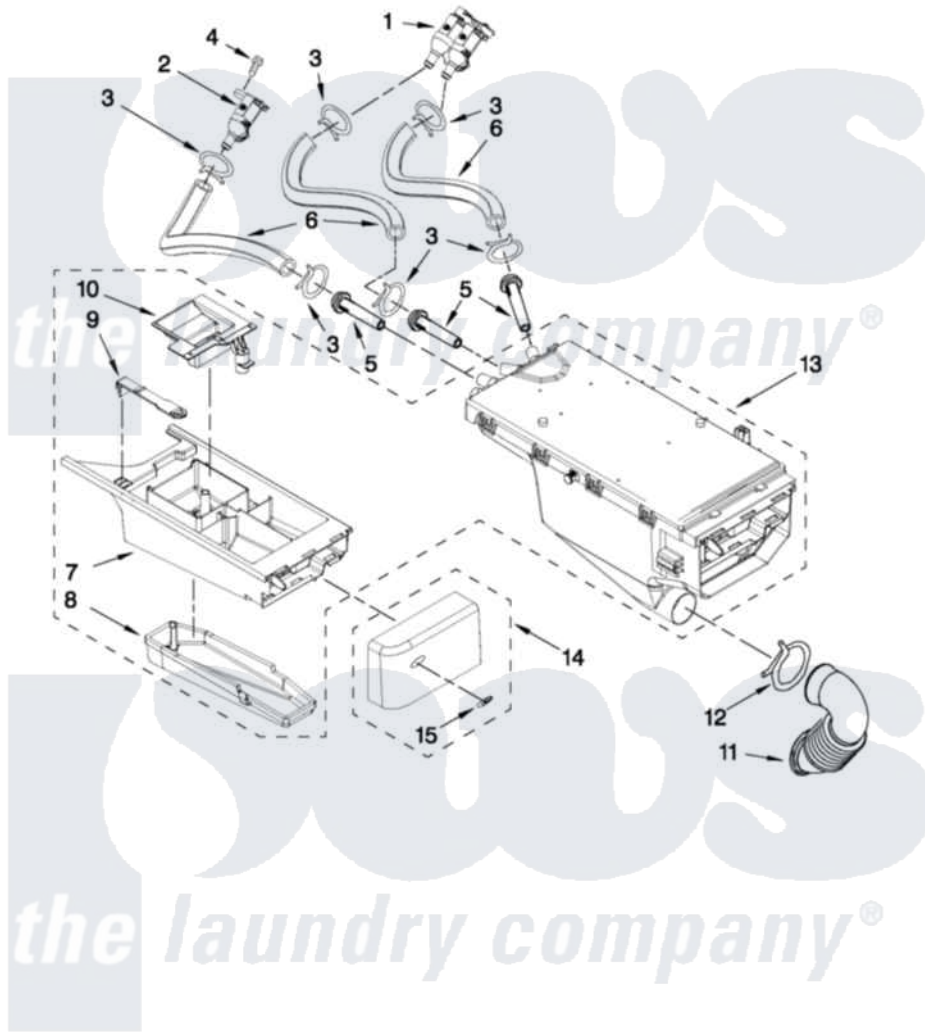

**DISPENSER PARTS**

For Model: NFW7300WW01  
(White)

FOR ORDERING INFORMATION REFER TO PARTS PRICE LIST

W10411367

5

Amana [Residential Amana NFW7300WW01 Washer Parts](#) Parts Diagram 04 - DISPENSER PARTS  
Click on the part number to view part

Item	Original Part Number	Replaced By	Status	Part Description
1	<a href="#">W10212596</a>			Valve, Water Inlet
2	<a href="#">W10212598</a>			Valve, Water Inlet
3	370450	<a href="#">596669</a>		Clamp, Manifold
4	8540513	<a href="#">8182214</a>		Screw
5	<a href="#">8183181</a>			Nozzle, Inlet
6	<a href="#">W10212611</a>			Hose, Valve To Dispenser
7	<a href="#">8540402</a>			Drawer, Detergent
8	<a href="#">8540399</a>			Cover, Detergent Drawer
9	W10003170	<a href="#">8181721</a>		Hook, Drawer
10	<a href="#">8540429</a>			Siphon, Bleach/Softener
11	<a href="#">8540063</a>			Hose, Dispenser To Tub
12	<a href="#">8281276</a>			Clamp, Hose
13	W10212602	<a href="#">W10399327</a>		Dispenser, Complete
14	<a href="#">W10307875</a>			Handle, Drawer
15	<a href="#">W10216285</a>			Name Plate