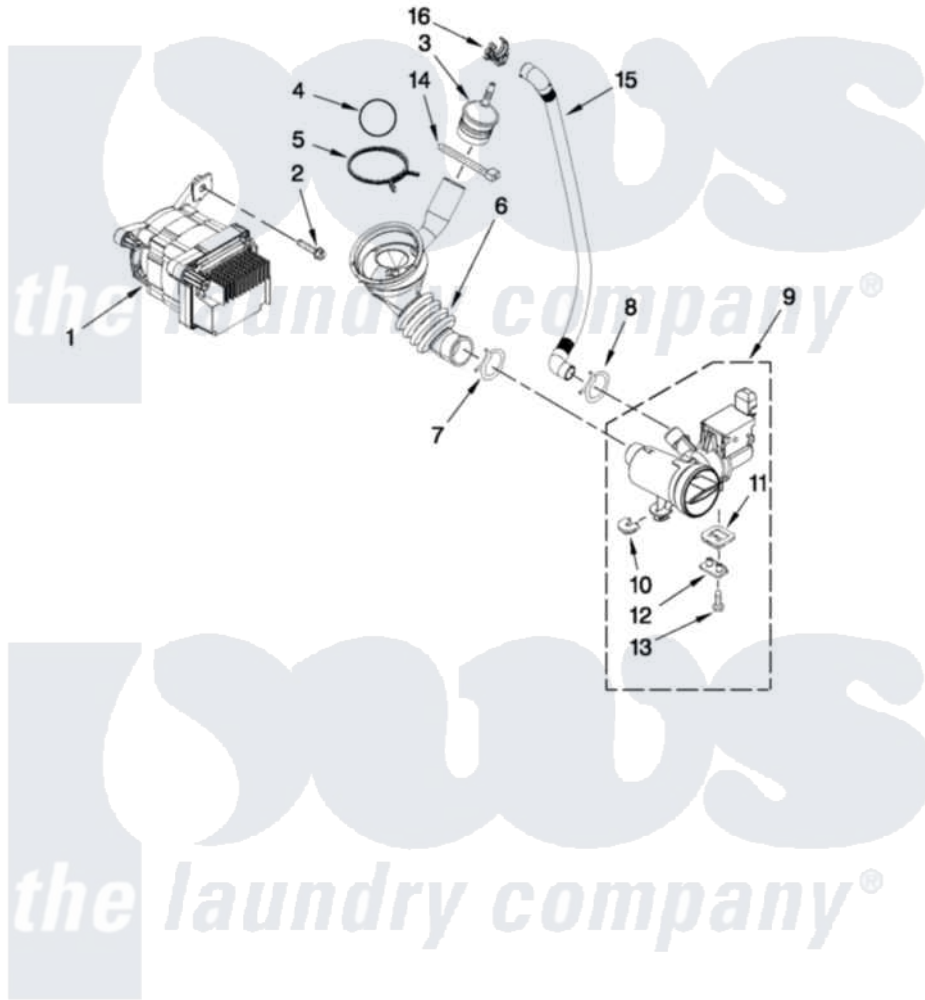

# Amana NFW7300WW01 05 - PUMP AND MOTOR PARTS

## PUMP AND MOTOR PARTS

For Model: NFW7300WW01  
(White)

FOR ORDERING INFORMATION REFER TO PARTS PRICE LIST

6

W10411367

Amana [Residential Amana NFW7300WW01 Washer Parts](#) Parts Diagram 05 - PUMP AND MOTOR PARTS

[Click on the part number to view part](#)

Item	Original Part Number	Replaced By	Status	Part Description
1	<a href="#">W10315848</a>			Motor, Drive
2	<a href="#">8540134</a>			Bolt, Motor
3	8540180	<a href="#">W10405608</a>		Air Trap
4	<a href="#">8540013</a>			Ball
5	8181734	<a href="#">696392</a>		Hose Clamp
6	<a href="#">8540012</a>			Hose, Tub To Pump
7	370448	<a href="#">616099</a>		Clamp
8	W10245724	<a href="#">285655</a>		Clamp, Hose
9	<a href="#">W10130913</a>			Pump
10	<a href="#">W10034820</a>			Foot, Rubber
11	<a href="#">W10034830</a>			Foot, Rubber
12	<a href="#">8540033</a>			Cap, Right Foot
13	<a href="#">8533964</a>			Screw, 10-16 X 1.25
14	<a href="#">2262071</a>			Cable Tie
15	<a href="#">W10272563</a>			Hose, Drain- Inner
16	W10003290	<a href="#">8182209</a>		Retainer, Drain Hose