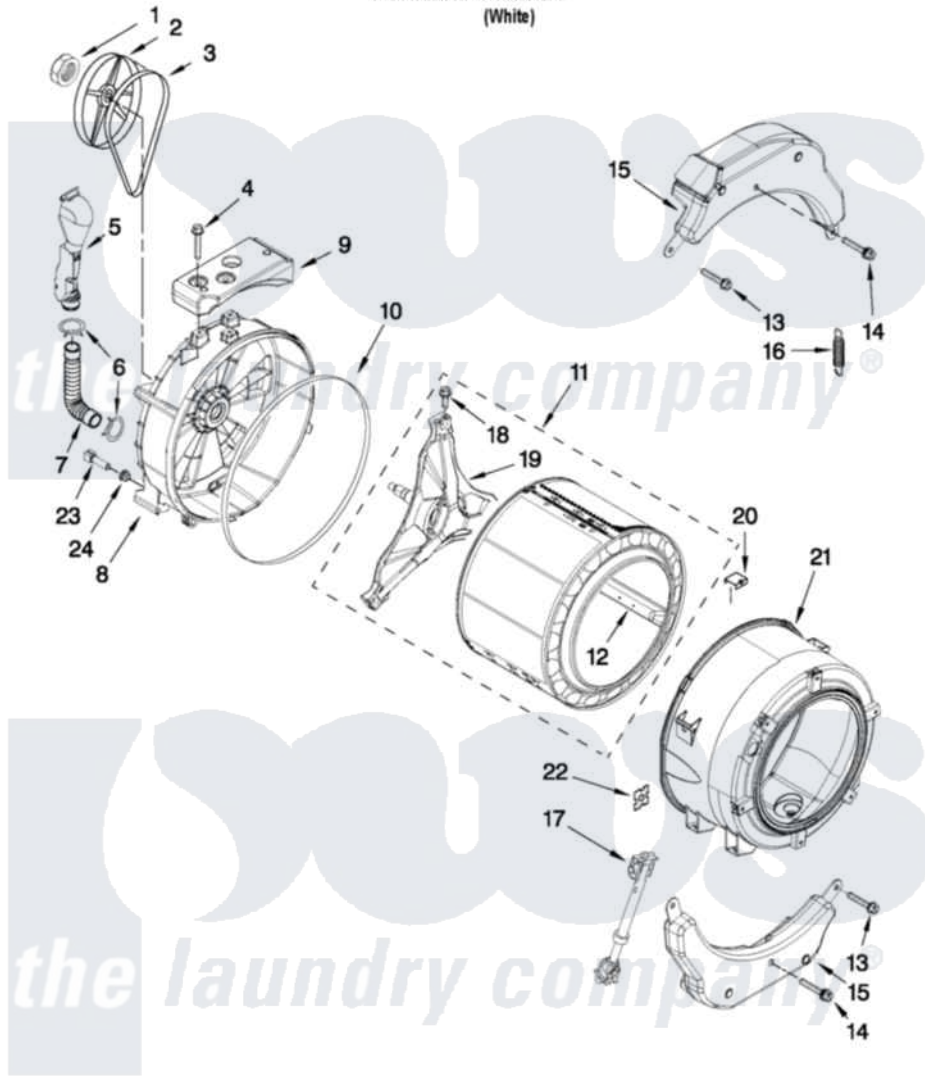

Amana NFW7300WW01 06 - TUB AND BASKET PARTS

TUB AND BASKET PARTS

For Model: NFW7300WW01
(White)

FOR ORDERING INFORMATION REFER TO PARTS PRICE LIST

W10411367

7

Amana [Residential Amana NFW7300WW01 Washer Parts](#) Parts Diagram 06 - TUB AND BASKET PARTS
Click on the part number to view part

Item	Original Part Number	Replaced By	Status	Part Description
1	8533999	W10283361		Nut, Pulley
2	8540088C			Pulley
3	8540101			Belt, Drive
4	W10246531			Screw, Rear Counterweight
5	W10142720			Pipe, Ventilation
6	8540010	W10208156		Clamp
7	8540019			Hose, Exhaust
8	W10200751	W10285625		Tub-Outer
9	W10200747			Counterweight, Rear
10	8540090	W10111158		Gasket
11	W10202459			Basket, Complete
12	8540360			Baffle, Tub
13	W10094780	W10182109		Screw-Kit
14	W10259288			Bolt Assembly, Counterweight Center Hole
15	W10223198			Counterweight, Front
16	W10010360	280159		Spring

17	W10015830		Shock Absorber
18	8540382		Screw
19	W10202464		Crosspiece Assembly
20	8540092		Clamp, Tub
21	W10303340	W10313497	Tub-Outer
22	8540072	8182512	Nut, Push-In
23	W10176659	8181705	Ntc
24	8540766		Seal, Rubber