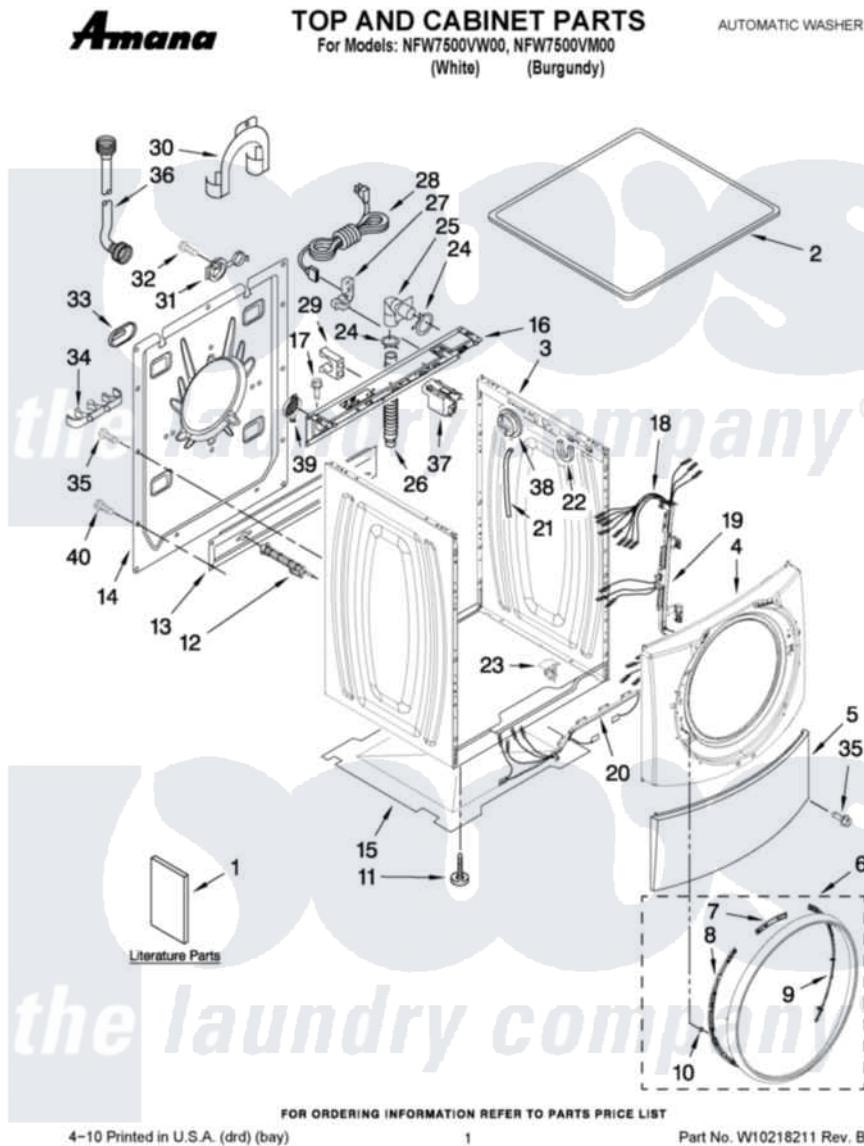

Amana NFW7500VM00 01 - TOP AND CABINET PARTS

Amana Residential Amana NFW7500VM00 Washer Parts Parts Diagram 01 - TOP AND CABINET PARTS
 Click on the part number to view part

Item	Original Part Number	Replaced By	Status	Part Description
1	W10211354		Not Available	Use & Care Guide (English/French)
"	W10221686		Not Available	Use & Care Guide (Spanish)
"	W10168566		Not Available	Tech Sheet
"	8183017		Not Available	Quick Start Guide
"	W10219911		Not Available	Energy Guide
2	8181799	8181641		Top
"	8183150			Top
3	8183144			Cabinet
"	8183211			Cabinet
4	8183151	W10015590		Panel
"	8183152			Panel, Front
5	8181643			Toe Panel
"	8183149			Toe Panel
6	W10163810			Ring, Trim
7	8183207			Bracket, Trim Fixation
8	8183208			Bracket, Trim Fixation

9	8183209		Bracket, Trim Fixation
10	8183210		Clip, Trim
11	8181636		Foot, Leveling
12	8182797	W10289554A	Bolt
"	8182798	W10289554A	Bolt
13	8182661	W10003040	Brace, Transport
14	8182698		Panel, Rear
15	8181635		Pan, Bottom
16	W10138248		Brace, Rear
17	8181756	488729	Screw
18	8183189		Harness, Wiring
19	W10121609		Channel, Harness
20	W10121610		Channel, Harness
21	8181739	W10004260	Hose, Pressure Switch
22	8181763		Bracket, Spring
23	8183086	W10085220	Microswitch
24	8181752	3367052	Clamp, Hose
25	8181738		Connector, Hose Outlet
26	8181737		Hose, Drain
27	8181690	8182635	Strain Relief
28	8183009		Cord, Power
29	8182702		Clip, Outer Hose Holder
30	8181768	W10280024	U-Bend, Drain Hose
31	8182699		Grommet, Cord Support
32	8182201		Screw, 3 X 8 mm
33	8182700	8540268	Cover, Transport
34	8182701		Clip, Outer Hose Holder
35	8181828	488729	Screw
36	8182795	89503	Hose-Inlet
"	8182792	89503	Hose-Inlet
37	8183019	W10326464	Filter, Interference
38	8181695		Switch, Pressure
39	8183030		Grid, Ventilation
40	W10157885		Screw, 4.2 X 14