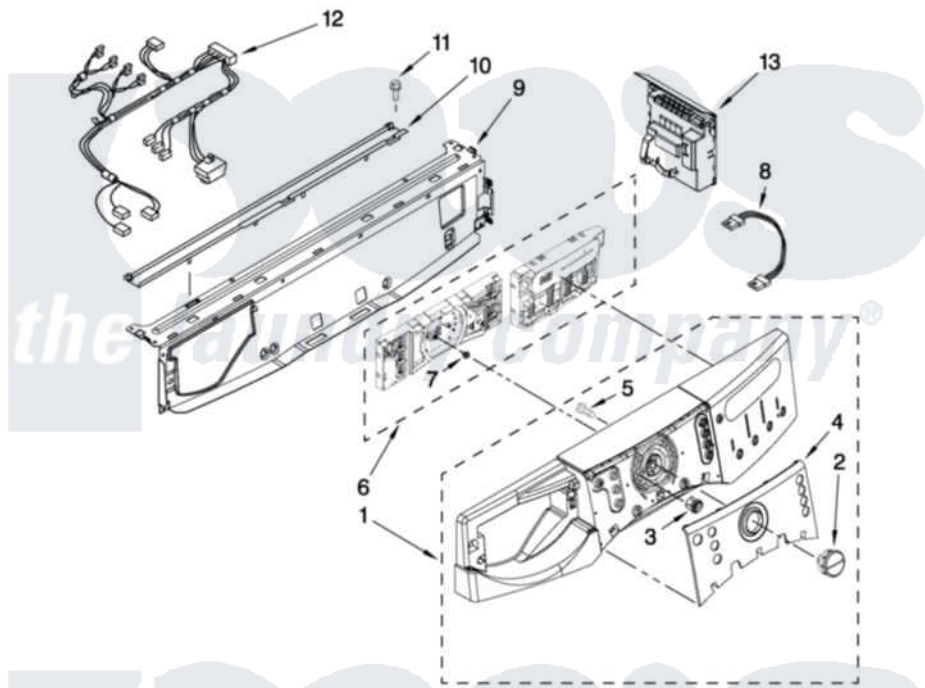

Amana NFW7500VM00 03 - CONTROL PANEL PARTS

CONTROL PANEL PARTS

For Models: NFW7500VW00, NFW7500VM00
(White) (Burgundy)

FOR ORDERING INFORMATION REFER TO PARTS PRICE LIST

4

W10218211

Amana [Residential Amana NFW7500VM00 Washer Parts](#) Parts Diagram 03 - CONTROL PANEL PARTS
Click on the part number to view part

Item	Original Part Number	Replaced By	Status	Part Description
1	W10219478			Panel, Control
"	W10219479			Panel, Control
2	W10219484			Knob, Control
"	W10219485			Knob, Control
3	8183268			Wheel, Encoder
4	W10219480			Cover, Control Panel
"	W10219481			Cover, Control Panel
5	W10006580			Screw, M3-1.12 X12 Pn 6l Spl
6	W10308836	W10319809		Control-Elec
7	8183250			Adapter, Encoder Wheel
8	W10168511	8183254		Harness, Wiring
9	8183203	W10059240		Brace, Front Top
10	8183204			Channel, Water
11	8181756	488729		Screw
12	W10168479			Harness, Wiring
13	W10163809			Microcomputer, Machine Control