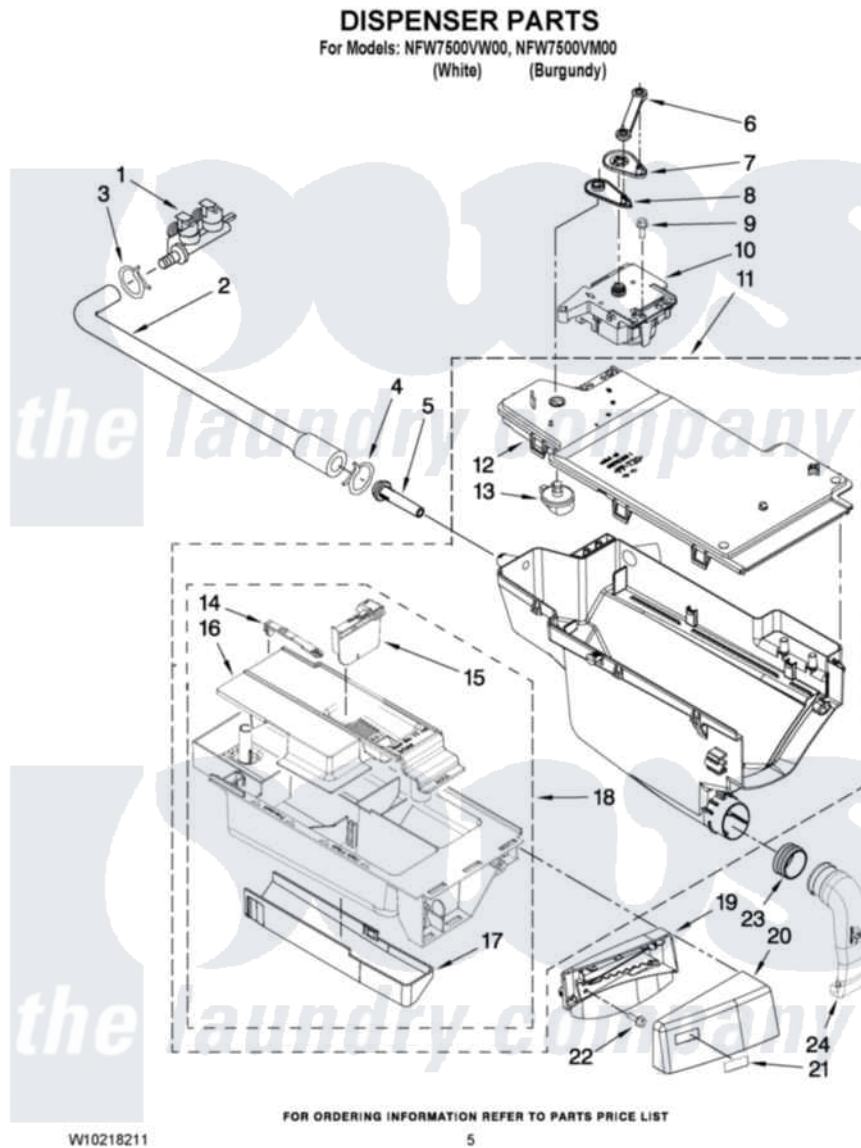

# Amana NFW7500VM00 04 - DISPENSER PARTS

Amana Residential Amana NFW7500VM00 Washer Parts Parts Diagram 04 - DISPENSER PARTS  
Click on the part number to view part

Item	Original Part Number	Replaced By	Status	Part Description
1	<a href="#">8182862</a>			Valve, Inlet
2	<a href="#">W10168480</a>			Hose, Inlet Valve To Dispenser
3	8181754	<a href="#">489503</a>		Clamp
4	8181751	<a href="#">489503</a>		Clamp
5	<a href="#">8183181</a>			Nozzle, Inlet
6	<a href="#">8183183</a>			Lever, Water Distribution
7	<a href="#">8183184</a>			Cam, Actuator
8	<a href="#">W10161052</a>			Lever, Water Distribution
9	<a href="#">8181661</a>			Screw, Actuator
10	8183186	<a href="#">W10352973</a>		Actuator
11	<a href="#">W10157886</a>			Dispenser, Complete
12	<a href="#">W10164400</a>			Plate, Distribution
13	<a href="#">8181712</a>			Nozzle, Distribution
14	<a href="#">8181721</a>			Hook, Drawer
15	<a href="#">W10121596</a>			Separator, With Selection Slider

16	<a href="#">W10121598</a>		Syphon, Bleach/Softener
17	<a href="#">8183179</a>		Cover, Detergent Drawer
18	<a href="#">8183173</a>		Drawer, Detergent
19	<a href="#">8183172</a>		Bracket, Handle Fixation
20	W10219482	<a href="#">W10219487</a>	Handle
"	W10219483	<a href="#">W10219488</a>	Handle
21	<a href="#">W10219486</a>		Medallion
22	<a href="#">8182214</a>		Screw
23	<a href="#">8181747</a>		Seal
24	<a href="#">8181718</a>		Tube, Dispenser To Bellow