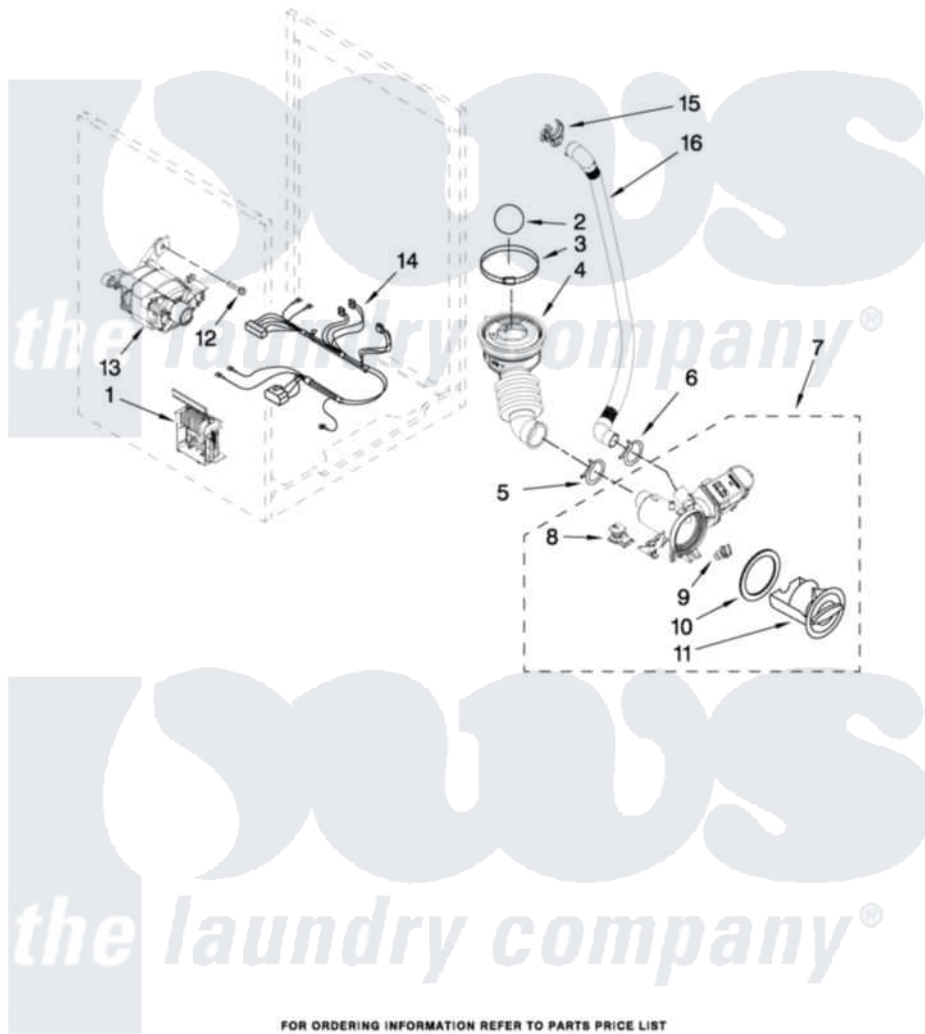

Amana NFW7500VM00 06 - PUMP AND MOTOR PARTS

PUMP AND MOTOR PARTS

For Models: NFW7500VW00, NFW7500VM00
(White) (Burgundy)

W10218211

FOR ORDERING INFORMATION REFER TO PARTS PRICE LIST

9

Amana Residential Amana NFW7500VM00 Washer Parts Parts Diagram 06 - PUMP AND MOTOR PARTS

[Click on the part number to view part](#)

Item	Original Part Number	Replaced By	Status	Part Description
1	8183196			Motor Control Unit
2	W10121657			Ball
3	8181734	696392		Hose Clamp
4	8181732			Hose, Tub To Pump
5	8181753	285655		Clamp, Hose
6	8181752	3367052		Clamp, Hose
7	8182821	280187		Pump-Water
8	8182820			Grommet, Damper
9	8182816			Grommet, Damper
10	8181736			Seal, Filter Cap
11	8183027			Cap, Filter
12	W10128585			Bolt, Motor
13	8182793			Motor, Drive
14	8183188			Harness, Motor
15	8182209			Retainer, Drain Hose
16	8181740	W10003250		Hose, Drain-Inner