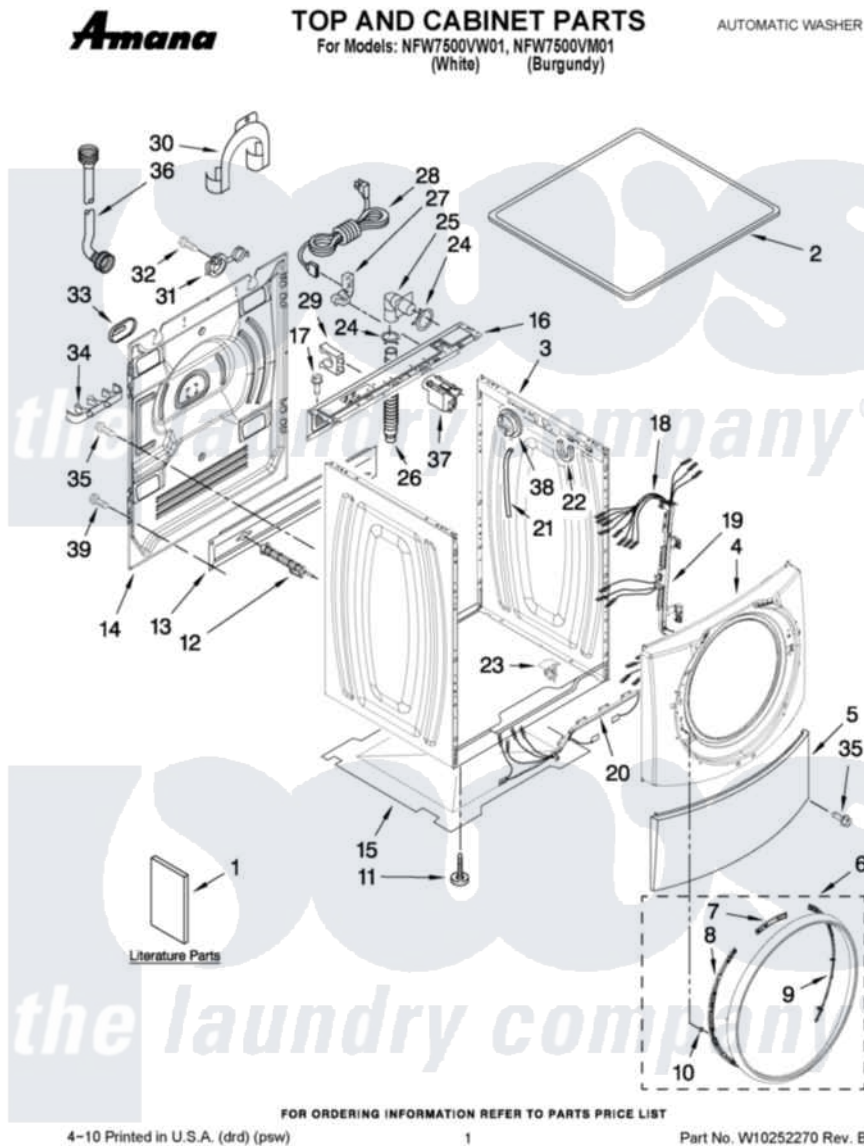

Amana NFW7500VM01 01 - TOP AND CABINET PARTS

Amana Residential Amana NFW7500VM01 Washer Parts Parts Diagram 01 - TOP AND CABINET PARTS
 Click on the part number to view part

Item	Original Part Number	Replaced By	Status	Part Description
1	W10211354		Not Available	Use & Care Guide (English/French)
"	W10221686		Not Available	Use & Care Guide (Spanish)
"	W10250503		Not Available	Tech Sheet
"	8183017		Not Available	Quick Start Guide
"	W10219911		Not Available	Energy Guide
2	8181799	8181641		Top
"	8183150			Top
3	W10250656			Cabinet
"	W10250661			Cabinet
4	8183151	W10015590		Panel
"	8183152			Panel, Front
5	8181643			Toe Panel
"	8183149			Toe Panel
6	W10163810			Ring, Trim
7	8183207			Bracket, Trim Fixation
8	8183208			Bracket, Trim Fixation

9	8183209		Bracket, Trim Fixation
10	8183210		Clip, Trim
11	8181636		Foot, Leveling
12	8182797	W10289554A	Bolt
"	8182798	W10289554A	Bolt
13	8182661	W10003040	Brace, Transport
14	W10242507		Panel, Rear
15	8181635		Pan, Bottom
16	W10250578		Brace, Rear
17	8181756	488729	Screw
18	8183189		Harness, Wiring
19	W10121609		Channel, Harness
20	W10121610		Channel, Harness
21	8181739	W10004260	Hose, Pressure Switch
22	8181763		Bracket, Spring
23	W10189678	W10085220	Microswitch
24	8181752	3367052	Clamp, Hose
25	8181738		Connector, Hose Outlet
26	8181737		Hose, Drain
27	8181690	8182635	Strain Relief
28	8183009		Cord, Power
29	8182702		Clip, Outer Hose Holder
30	8181768	W10280024	U-Bend, Drain Hose
31	8182699		Grommet, Cord Support
32	8182201		Screw, 3 X 8 mm
33	8182700	8540268	Cover, Transport
34	8182701		Clip, Outer Hose Holder
35	8181828	488729	Screw
36	8182795	89503	Hose-Inlet
"	8182792	89503	Hose-Inlet
37	8183019	W10326464	Filter, Interference
38	8181695		Switch, Pressure
39	W10157885		Screw, 4.2 X 14