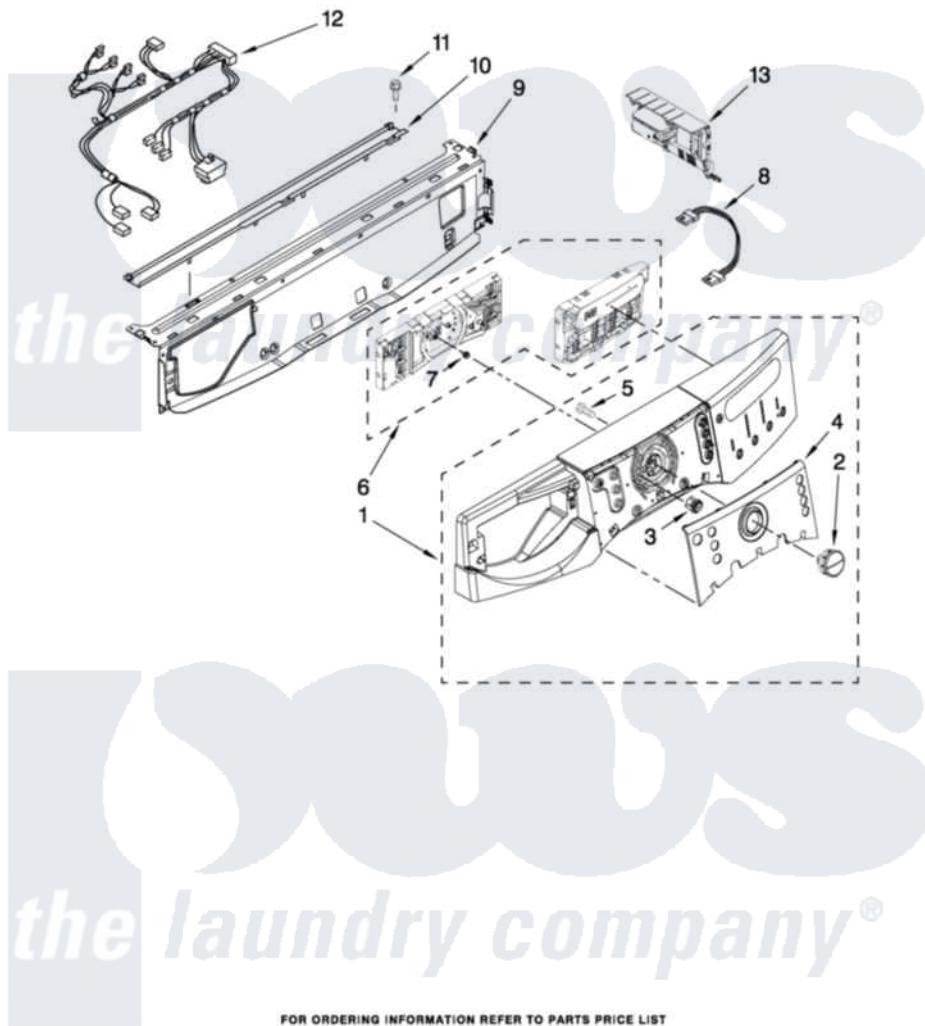

# Amana NFW7500VM01 03 - CONTROL PANEL PARTS

## CONTROL PANEL PARTS

For Models: NFW7500VW01, NFW7500VM01  
(White) (Burgundy)

FOR ORDERING INFORMATION REFER TO PARTS PRICE LIST

4

W10252270

Amana [Residential Amana NFW7500VM01 Washer Parts](#) Parts Diagram 03 - CONTROL PANEL PARTS

[Click on the part number to view part](#)

Item	Original Part Number	Replaced By	Status	Part Description
1	<a href="#">W10219478</a>			Panel, Control
"	<a href="#">W10219479</a>			Panel, Control
2	<a href="#">W10219484</a>			Knob, Control
"	<a href="#">W10219485</a>			Knob, Control
3	<a href="#">8183268</a>			Wheel, Encoder
4	<a href="#">W10219480</a>			Cover, Control Panel
"	<a href="#">W10219481</a>			Cover, Control Panel
5	<a href="#">W10006580</a>			Screw, M3-1.12 X12 Pn 6l Spl
6	W10308836	<a href="#">W10319809</a>		Control-Elec
7	<a href="#">8183250</a>			Adapter, Encoder Wheel
8	W10168511	<a href="#">8183254</a>		Harness, Wiring
9	8183203	<a href="#">W10059240</a>		Brace, Front Top
10	<a href="#">8183204</a>			Channel, Water
11	8181756	<a href="#">488729</a>		Screw
12	<a href="#">W10168479</a>			Harness, Wiring
13	<a href="#">W10163809</a>			Microcomputer, Machine Control