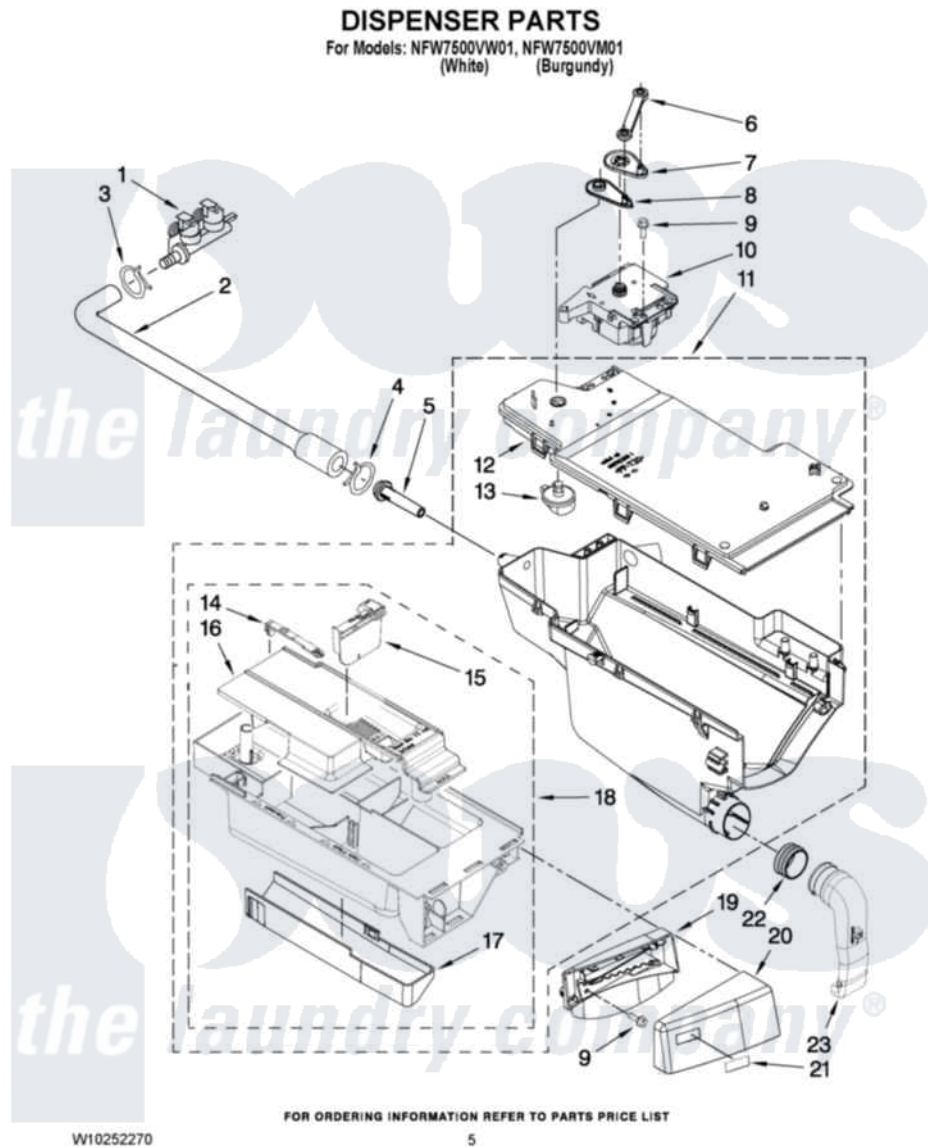

Amana NFW7500VM01 04 - DISPENSER PARTS

Amana Residential Amana NFW7500VM01 Washer Parts Parts Diagram 04 - DISPENSER PARTS
Click on the part number to view part

Item	Original Part Number	Replaced By	Status	Part Description
1	8182862			Valve, Inlet
2	W10168480			Hose, Inlet Valve To Dispenser
3	8181754	489503		Clamp
4	8181751	489503		Clamp
5	8183181			Nozzle, Inlet
6	8183183			Lever, Water Distribution
7	8183184			Cam, Actuator
8	W10161052			Lever, Water Distribution
9	8181661			Screw, Actuator
10	8183186	W10352973		Actuator
11	W10157886			Dispenser, Complete
12	W10164400			Plate, Distribution
13	8181712			Nozzle, Distribution
14	8181721			Hook, Drawer
15	W10121596			Separator, With Selection Slider

16	W10121598		Syphon, Bleach/Softener
17	8183179		Cover, Detergent Drawer
18	8183173		Drawer, Detergent
19	W10157880		Bracket, Handle Fixation
"	W10157881		Bracket, Handle Fixation
20	W10219482	W10219487	Handle
"	W10219483	W10219488	Handle
21	W10219486		Medallion
22	8181747		Seal
23	8181718		Tube, Dispenser To Bellow