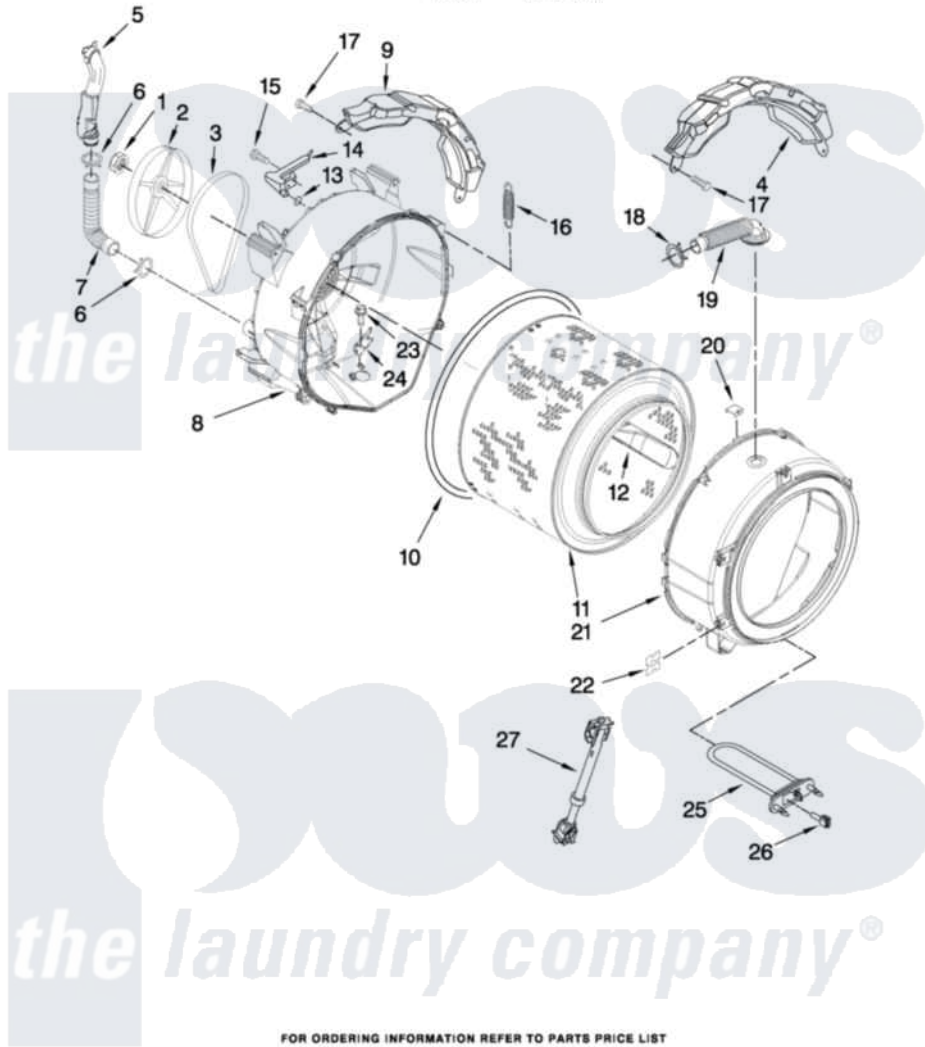

# Amana NFW7500VM01 05 - TUB AND BASKET PARTS

## TUB AND BASKET PARTS

For Models: NFW7500VW01, NFW7500VM01  
(White) (Burgundy)

W10252270

7

FOR ORDERING INFORMATION REFER TO PARTS PRICE LIST

Amana Residential Amana NFW7500VM01 Washer Parts Parts Diagram 05 - TUB AND BASKET PARTS

[Click on the part number to view part](#)

Item	Original Part Number	Replaced By	Status	Part Description
1	8181672	<a href="#">W10283361</a>		Nut, Pulley
2	<a href="#">8182650</a>			Pulley
3	8181670	<a href="#">W10388414</a>		Belt
4	8181645	<a href="#">W10008880</a>		Counterweight, Front
5	<a href="#">W10253670</a>			Pipe, Ventilation
6	<a href="#">W10208156</a>			Clamp
7	<a href="#">8181743</a>			Hose, Exhaust
8	W10253855	<a href="#">W10253864</a>		Tub-Outer
9	8181913	<a href="#">W10008870</a>		Counterweight, Rear
10	<a href="#">8181673</a>			Gasket, Tub
11	<a href="#">W10250573</a>			Basket, Complete
12	<a href="#">W10250572</a>			Baffle, Tub
13	<a href="#">W10250553</a>			O-Ring, Air Trap
14	<a href="#">8181731</a>			Airtrap
15	<a href="#">8181785</a>			Screw
16	<a href="#">8182814</a>			Spring, Suspension

17	8181647	<a href="#">W10182109</a>	Screw-Kit
18	8181742	<a href="#">3367052</a>	Clamp, Hose
19	8181741	<a href="#">8181794</a>	Hose, Tub To Dispenser
20	8181667	<a href="#">8540092</a>	Clamp, Tub
21	8182312	<a href="#">285981</a>	Tub-Outer
22	<a href="#">8182512</a>		Nut, Push-In
23	<a href="#">8182214</a>		Screw
24	<a href="#">W10250558</a>		Bracket, Heater Support
25	<a href="#">8182666</a>		Element, Heating
26	<a href="#">8181705</a>		Ntc
27	<a href="#">8182812</a>		Shock Absorber