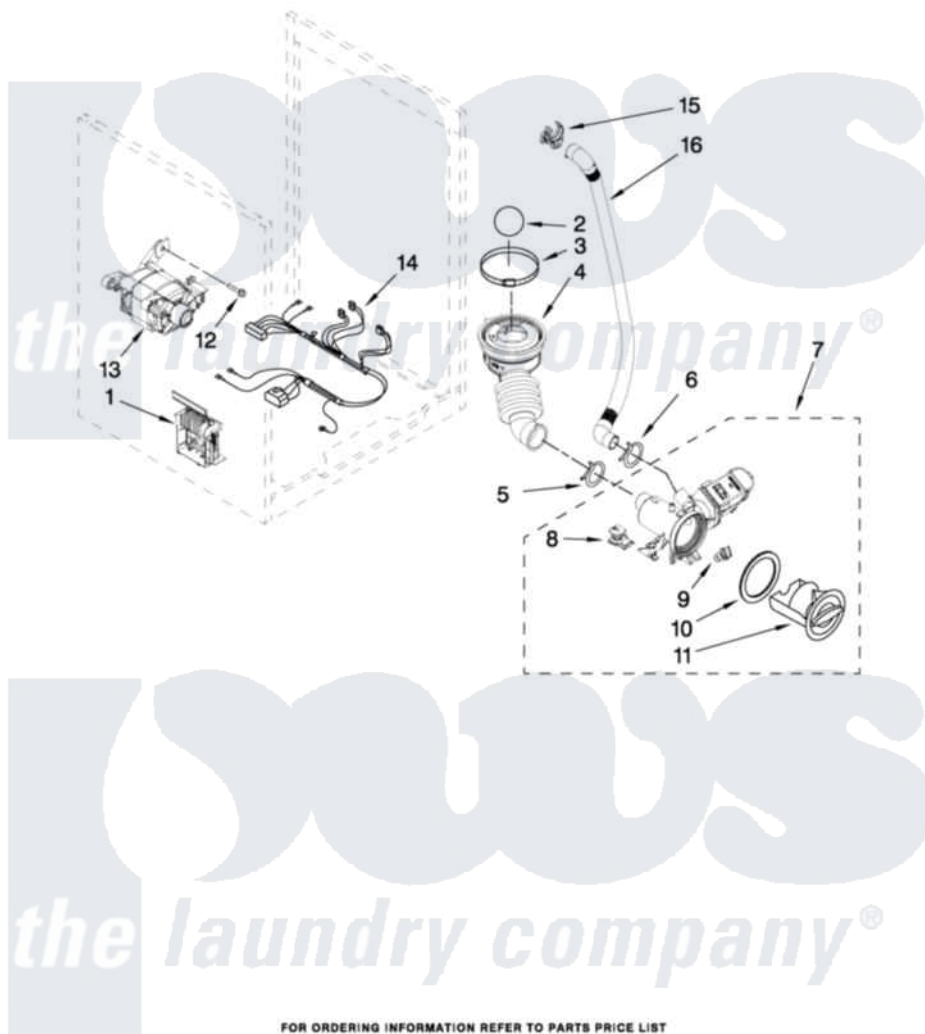

Amana NFW7500VM01 06 - PUMP AND MOTOR PARTS

PUMP AND MOTOR PARTS

For Models: NFW7500VW01, NFW7500VM01
(White) (Burgundy)

W10252270

FOR ORDERING INFORMATION REFER TO PARTS PRICE LIST

9

Amana Residential Amana NFW7500VM01 Washer Parts Parts Diagram 06 - PUMP AND MOTOR PARTS

Click on the part number to view part

Item	Original Part Number	Replaced By	Status	Part Description
1	8183196			Motor Control Unit
2	W10121657			Ball
3	8181734	696392		Hose Clamp
4	8181732			Hose, Tub To Pump
5	8181753	285655		Clamp, Hose
6	8181752	3367052		Clamp, Hose
7	8182821	280187		Pump-Water
8	8182820			Grommet, Damper
9	8182816			Grommet, Damper
10	8181736			Seal, Filter Cap
11	8183027			Cap, Filter
12	W10128585			Bolt, Motor
13	8182793			Motor, Drive
14	W10189680			Harness, Motor
15	8182209			Retainer, Drain Hose
16	8181740	W10003250		Hose, Drain-Inner