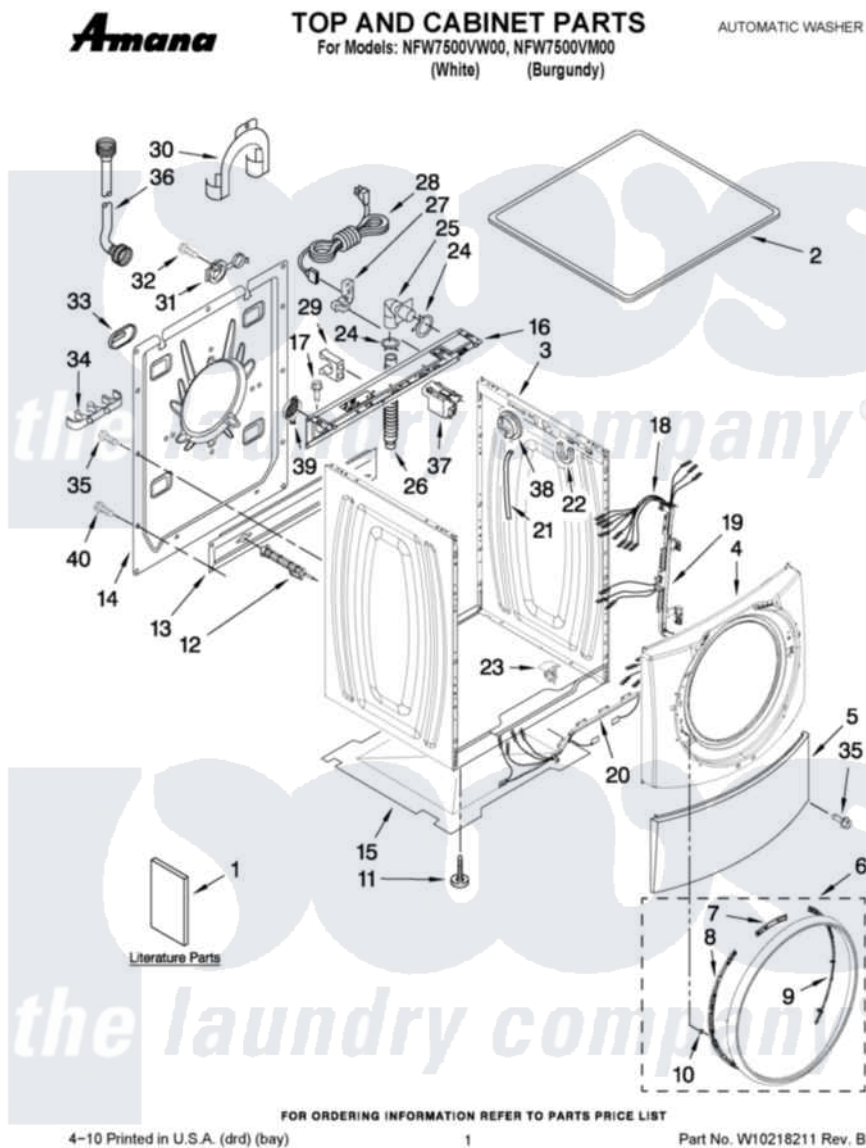

# Amana NFW7500VW00 01 - TOP AND CABINET PARTS

Amana Residential Amana NFW7500VW00 Washer Parts Parts Diagram 01 - TOP AND CABINET PARTS  
 Click on the part number to view part

Item	Original Part Number	Replaced By	Status	Part Description
1	W10211354		Not Available	Use & Care Guide (English/French)
"	W10221686		Not Available	Use & Care Guide (Spanish)
"	W10168566		Not Available	Tech Sheet
"	8183017		Not Available	Quick Start Guide
"	W10219911		Not Available	Energy Guide
2	8181799	<a href="#">8181641</a>		Top
"	<a href="#">8183150</a>			Top
3	<a href="#">8183144</a>			Cabinet
"	<a href="#">8183211</a>			Cabinet
4	8183151	<a href="#">W10015590</a>		Panel
"	<a href="#">8183152</a>			Panel, Front
5	<a href="#">8181643</a>			Toe Panel
"	<a href="#">8183149</a>			Toe Panel
6	<a href="#">W10163810</a>			Ring, Trim
7	<a href="#">8183207</a>			Bracket, Trim Fixation
8	<a href="#">8183208</a>			Bracket, Trim Fixation