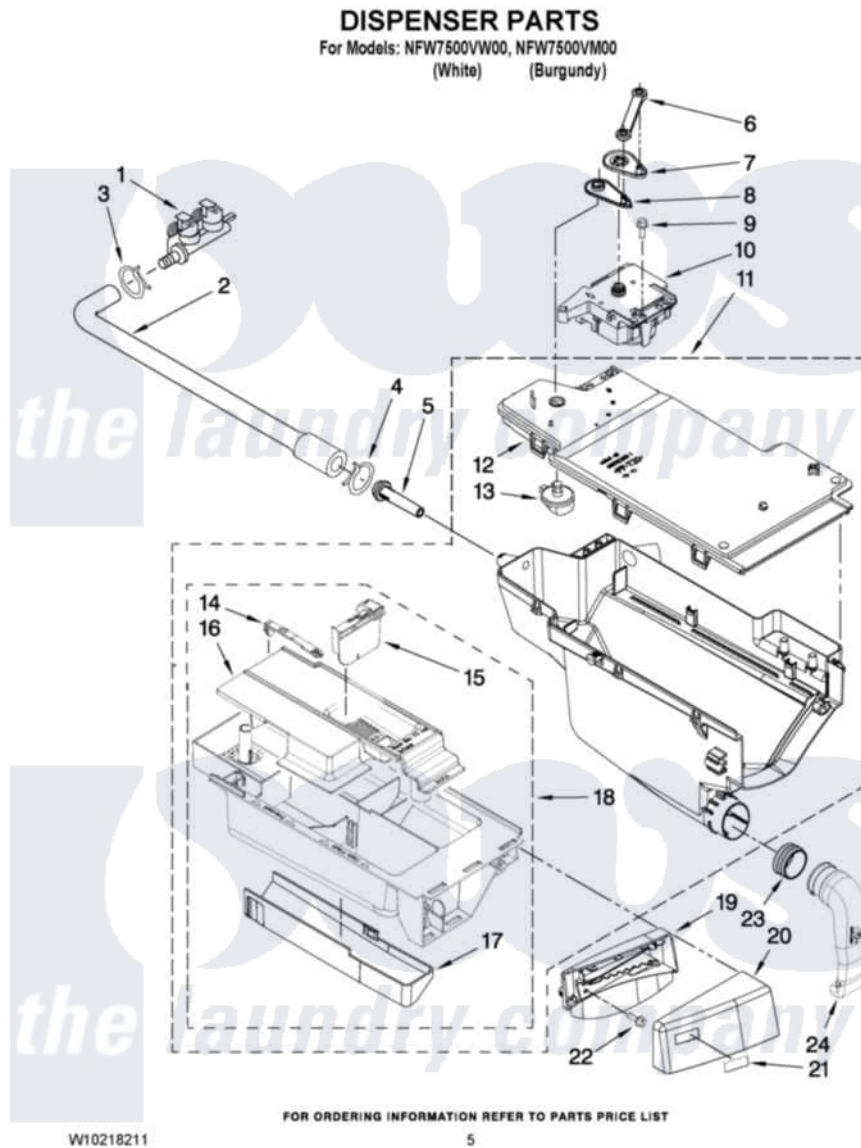

Amana NFW7500VW00 04 - DISPENSER PARTS

Amana Residential Amana NFW7500VW00 Washer Parts Parts Diagram 04 - DISPENSER PARTS
Click on the part number to view part

Item	Original Part Number	Replaced By	Status	Part Description
1	8182862			Valve, Inlet
2	W10168480			Hose, Inlet Valve To Dispenser
3	8181754	489503		Clamp
4	8181751	489503		Clamp
5	8183181			Nozzle, Inlet
6	8183183			Lever, Water Distribution
7	8183184			Cam, Actuator
8	W10161052			Lever, Water Distribution
9	8181661			Screw, Actuator
10	8183186	W10352973		Actuator
11	W10157886			Dispenser, Complete
12	W10164400			Plate, Distribution
13	8181712			Nozzle, Distribution
14	8181721			Hook, Drawer
15	W10121596			Separator, With Selection Slider

16	W10121598		Syphon, Bleach/Softener
17	8183179		Cover, Detergent Drawer
18	8183173		Drawer, Detergent
19	8183172		Bracket, Handle Fixation
20	W10219482	W10219487	Handle
"	W10219483	W10219488	Handle
21	W10219486		Medallion
22	8182214		Screw
23	8181747		Seal
24	8181718		Tube, Dispenser To Bellow