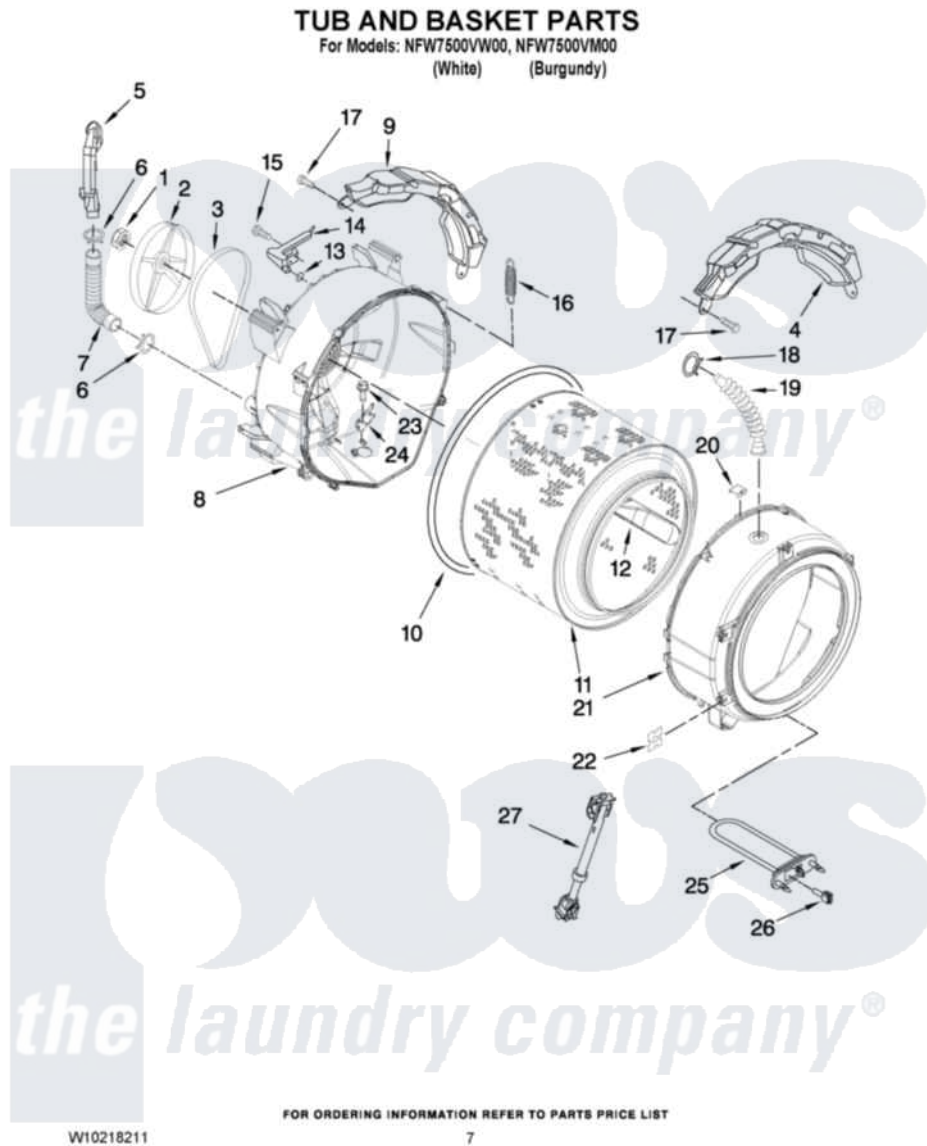

Amana NFW7500VW00 05 - TUB AND BASKET PARTS

Amana [Residential Amana NFW7500VW00 Washer Parts](#) Parts Diagram 05 - TUB AND BASKET PARTS
Click on the part number to view part

Item	Original Part Number	Replaced By	Status	Part Description
1	8181672	W10283361		Nut, Pulley
2	8182650			Pulley
3	8181670	W10388414		Belt
4	8181645	W10008880		Counterweight, Front
5	8181744			Pipe, Ventilation
6	W10208156			Clamp
7	8181743			Hose, Exhaust
8	8182284	W10253864		Tub-Outer
9	8181913	W10008870		Counterweight, Rear
10	8181673			Gasket, Tub
11	8182232	W10250573		Basket, Complete
12	8182233			Baffle, Basket
13	8181748	W10250553		O-Ring, Air Trap
14	8181731			Airtrap
15	8181785			Screw
16	8182814			Spring, Suspension

17	8181647	W10182109	Screw-Kit
18	8181742	3367052	Clamp, Hose
19	8181741	8181794	Hose, Tub To Dispenser
20	8181667	8540092	Clamp, Tub
21	8182312	285981	Tub-Outer
22	8182512		Nut, Push-In
23	8182214		Screw
24	8181686	W10250558	Bracket, Heater Support
25	8182666		Element, Heating
26	8181705		Ntc
27	8182812		Shock Absorber