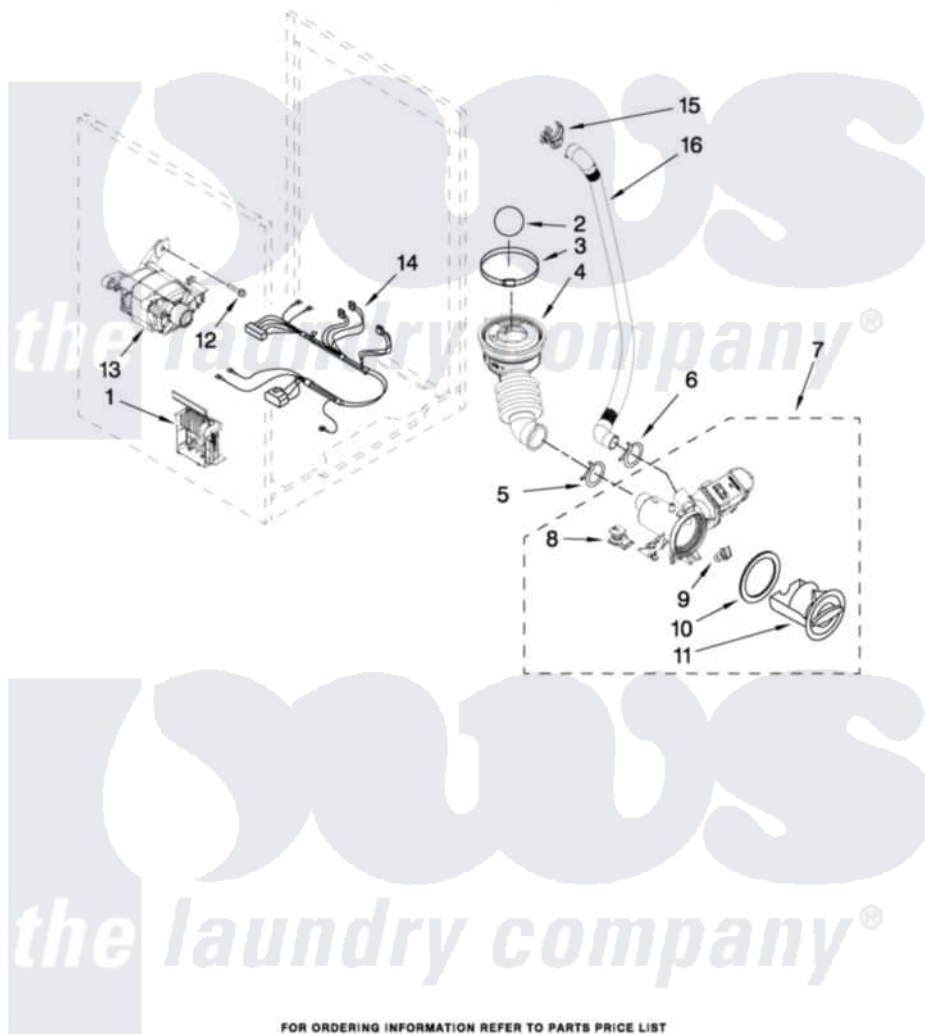

# Amana NFW7500VW00 06 - PUMP AND MOTOR PARTS

## PUMP AND MOTOR PARTS

For Models: NFW7500VW00, NFW7500VM00  
(White) (Burgundy)

W10218211

9

Amana [Residential Amana NFW7500VW00 Washer Parts](#) Parts Diagram 06 - PUMP AND MOTOR PARTS

[Click on the part number to view part](#)

Item	Original Part Number	Replaced By	Status	Part Description
1	<a href="#">8183196</a>			Motor Control Unit
2	<a href="#">W10121657</a>			Ball
3	8181734	<a href="#">696392</a>		Hose Clamp
4	<a href="#">8181732</a>			Hose, Tub To Pump
5	8181753	<a href="#">285655</a>		Clamp, Hose
6	8181752	<a href="#">3367052</a>		Clamp, Hose
7	8182821	<a href="#">280187</a>		Pump-Water
8	<a href="#">8182820</a>			Grommet, Damper
9	<a href="#">8182816</a>			Grommet, Damper
10	<a href="#">8181736</a>			Seal, Filter Cap
11	<a href="#">8183027</a>			Cap, Filter
12	<a href="#">W10128585</a>			Bolt, Motor
13	<a href="#">8182793</a>			Motor, Drive
14	<a href="#">8183188</a>			Harness, Motor
15	<a href="#">8182209</a>			Retainer, Drain Hose
16	8181740	<a href="#">W10003250</a>		Hose, Drain-Inner