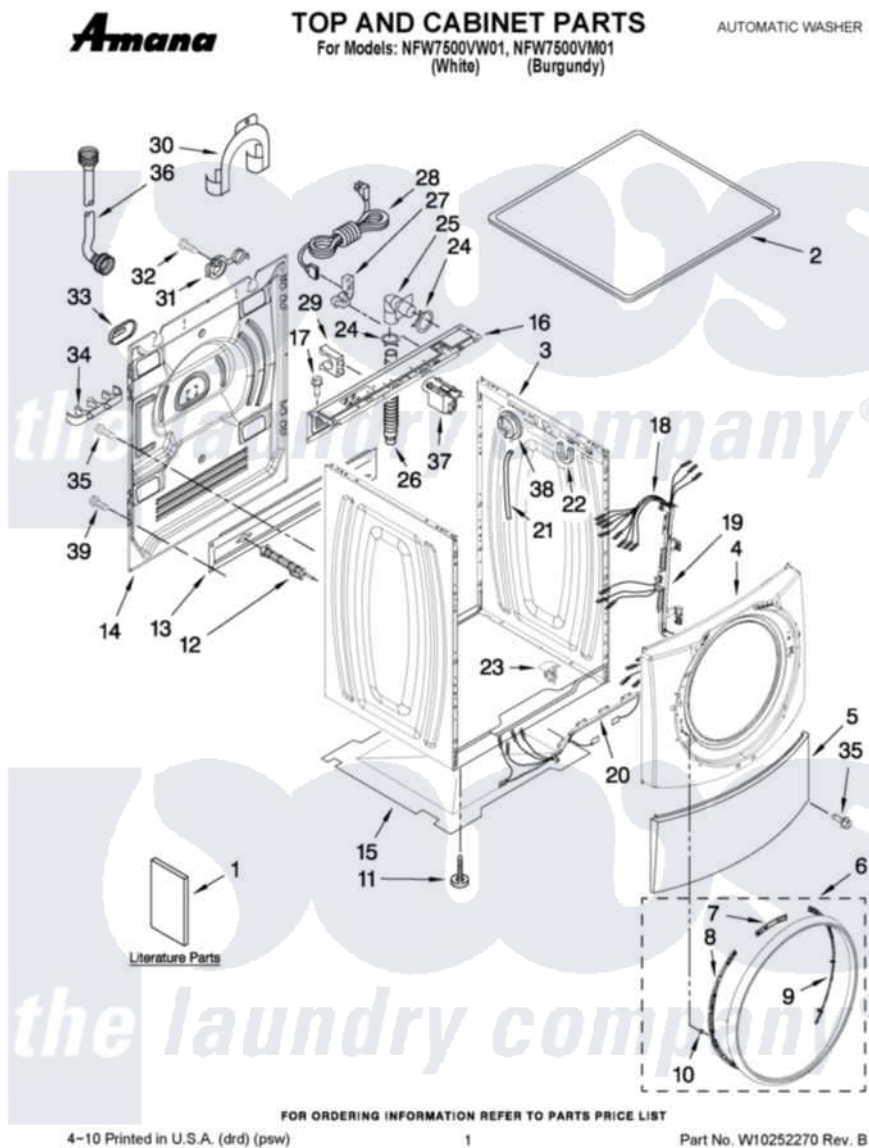

Amana NFW7500VW01 01 - TOP AND CABINET PARTS

Amana Residential Amana NFW7500VW01 Washer Parts Parts Diagram 01 - TOP AND CABINET PARTS
 Click on the part number to view part

Item	Original Part Number	Replaced By	Status	Part Description
1	W10211354		Not Available	Use & Care Guide (English/French)
"	W10221686		Not Available	Use & Care Guide (Spanish)
"	W10250503		Not Available	Tech Sheet
"	8183017		Not Available	Quick Start Guide
"	W10219911		Not Available	Energy Guide
2	8181799	8181641		Top
"	8183150			Top
3	W10250656			Cabinet
"	W10250661			Cabinet
4	8183151	W10015590		Panel
"	8183152			Panel, Front
5	8181643			Toe Panel
"	8183149			Toe Panel
6	W10163810			Ring, Trim
7	8183207			Bracket, Trim Fixation
8	8183208			Bracket, Trim Fixation

9	8183209		Bracket, Trim Fixation
10	8183210		Clip, Trim
11	8181636		Foot, Leveling
12	8182797	W10289554A	Bolt
"	8182798	W10289554A	Bolt
13	8182661	W10003040	Brace, Transport
14	W10242507		Panel, Rear
15	8181635		Pan, Bottom
16	W10250578		Brace, Rear
17	8181756	488729	Screw
18	8183189		Harness, Wiring
19	W10121609		Channel, Harness
20	W10121610		Channel, Harness
21	8181739	W10004260	Hose, Pressure Switch
22	8181763		Bracket, Spring
23	W10189678	W10085220	Microswitch
24	8181752	3367052	Clamp, Hose
25	8181738		Connector, Hose Outlet
26	8181737		Hose, Drain
27	8181690	8182635	Strain Relief
28	8183009		Cord, Power
29	8182702		Clip, Outer Hose Holder
30	8181768	W10280024	U-Bend, Drain Hose
31	8182699		Grommet, Cord Support
32	8182201		Screw, 3 X 8 mm
33	8182700	8540268	Cover, Transport
34	8182701		Clip, Outer Hose Holder
35	8181828	488729	Screw
36	8182795	89503	Hose-Inlet
"	8182792	89503	Hose-Inlet
37	8183019	W10326464	Filter, Interference
38	8181695		Switch, Pressure
39	W10157885		Screw, 4.2 X 14