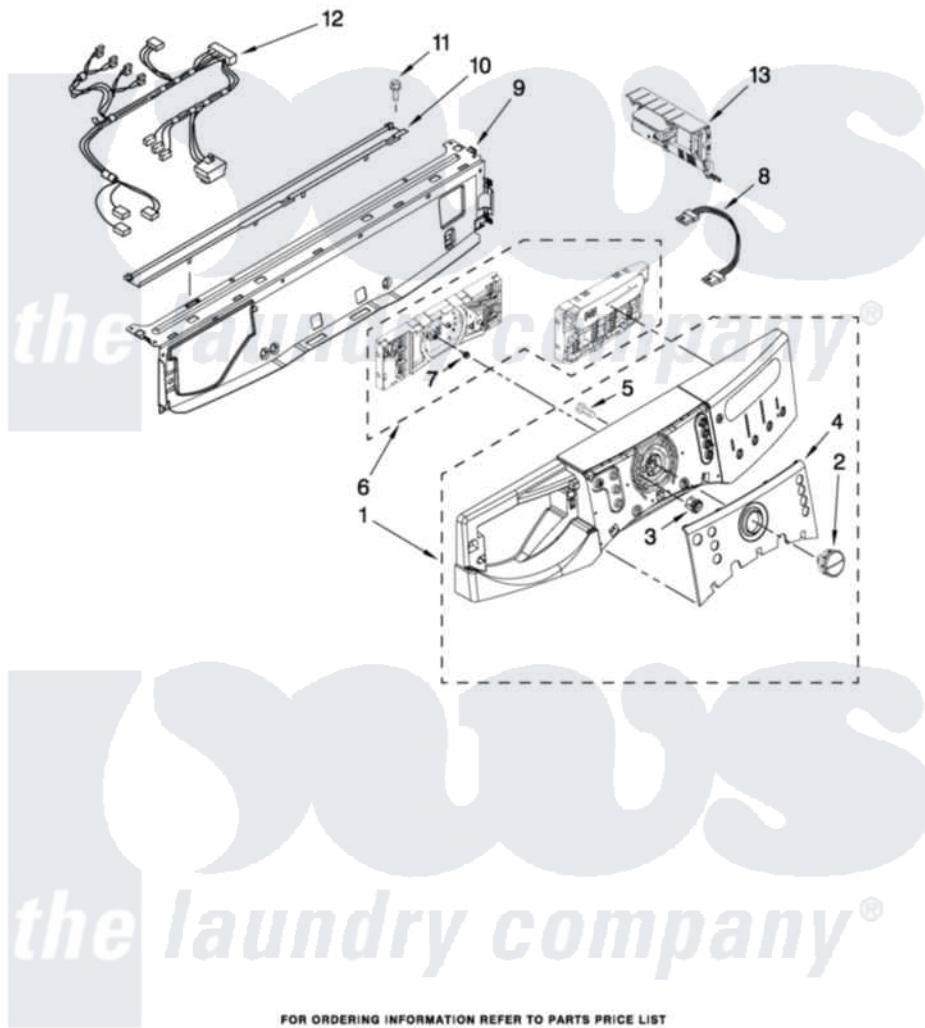

# Amana NFW7500VW01 03 - CONTROL PANEL PARTS

## CONTROL PANEL PARTS

For Models: NFW7500VW01, NFW7500VM01  
(White) (Burgundy)

FOR ORDERING INFORMATION REFER TO PARTS PRICE LIST

4

W10252270

Amana [Residential Amana NFW7500VW01 Washer Parts](#) Parts Diagram 03 - CONTROL PANEL PARTS  
Click on the part number to view part

Item	Original Part Number	Replaced By	Status	Part Description
1	<a href="#">W10219478</a>			Panel, Control
"	<a href="#">W10219479</a>			Panel, Control
2	<a href="#">W10219484</a>			Knob, Control
"	<a href="#">W10219485</a>			Knob, Control
3	<a href="#">8183268</a>			Wheel, Encoder
4	<a href="#">W10219480</a>			Cover, Control Panel
"	<a href="#">W10219481</a>			Cover, Control Panel
5	<a href="#">W10006580</a>			Screw, M3-1.12 X12 Pn 6l Spl
6	W10308836	<a href="#">W10319809</a>		Control-Elec
7	<a href="#">8183250</a>			Adapter, Encoder Wheel
8	W10168511	<a href="#">8183254</a>		Harness, Wiring
9	8183203	<a href="#">W10059240</a>		Brace, Front Top
10	<a href="#">8183204</a>			Channel, Water
11	8181756	<a href="#">488729</a>		Screw
12	<a href="#">W10168479</a>			Harness, Wiring
13	<a href="#">W10163809</a>			Microcomputer, Machine Control