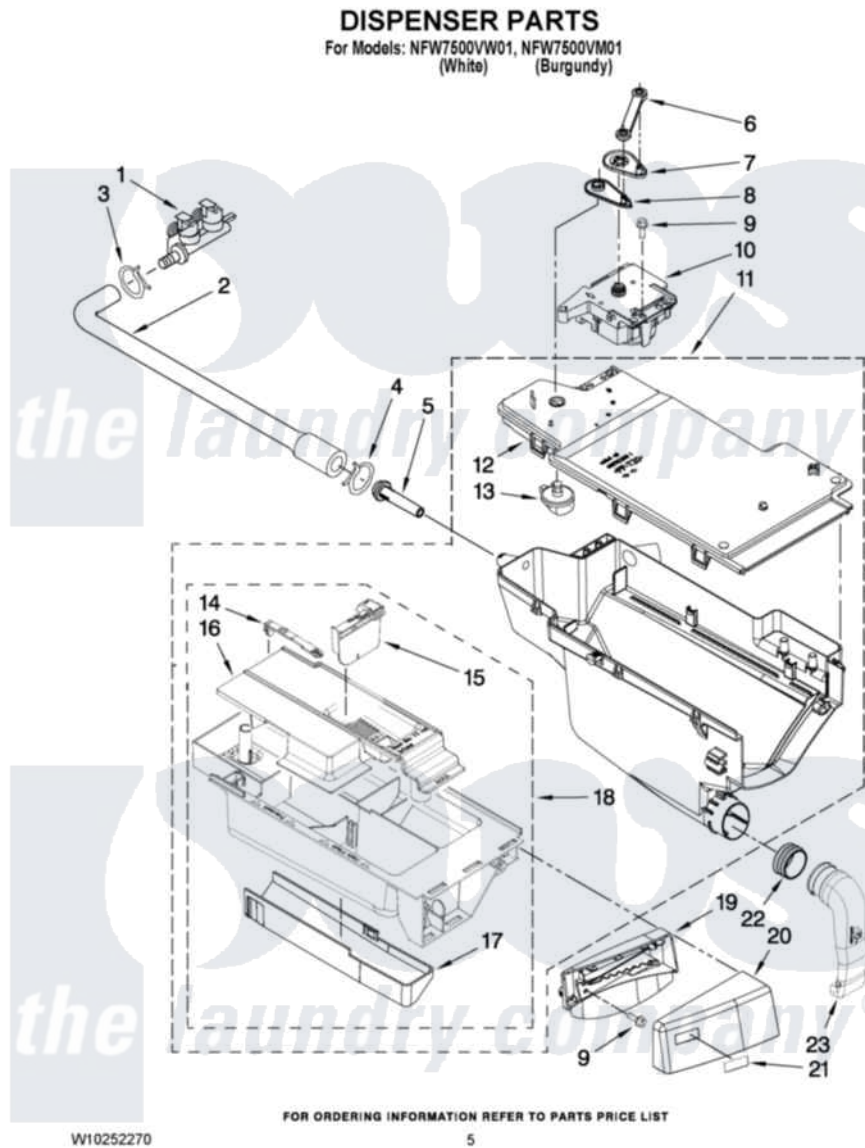

# Amana NFW7500VW01 04 - DISPENSER PARTS

Amana Residential Amana NFW7500VW01 Washer Parts Parts Diagram 04 - DISPENSER PARTS  
Click on the part number to view part

Item	Original Part Number	Replaced By	Status	Part Description
1	<a href="#">8182862</a>			Valve, Inlet
2	<a href="#">W10168480</a>			Hose, Inlet Valve To Dispenser
3	8181754	<a href="#">489503</a>		Clamp
4	8181751	<a href="#">489503</a>		Clamp
5	<a href="#">8183181</a>			Nozzle, Inlet
6	<a href="#">8183183</a>			Lever, Water Distribution
7	<a href="#">8183184</a>			Cam, Actuator
8	<a href="#">W10161052</a>			Lever, Water Distribution
9	<a href="#">8181661</a>			Screw, Actuator
10	8183186	<a href="#">W10352973</a>		Actuator
11	<a href="#">W10157886</a>			Dispenser, Complete
12	<a href="#">W10164400</a>			Plate, Distribution
13	<a href="#">8181712</a>			Nozzle, Distribution
14	<a href="#">8181721</a>			Hook, Drawer
15	<a href="#">W10121596</a>			Separator, With Selection Slider

16	<a href="#">W10121598</a>		Syphon, Bleach/Softener
17	<a href="#">8183179</a>		Cover, Detergent Drawer
18	<a href="#">8183173</a>		Drawer, Detergent
19	<a href="#">W10157880</a>		Bracket, Handle Fixation
"	<a href="#">W10157881</a>		Bracket, Handle Fixation
20	W10219482	<a href="#">W10219487</a>	Handle
"	W10219483	<a href="#">W10219488</a>	Handle
21	<a href="#">W10219486</a>		Medallion
22	<a href="#">8181747</a>		Seal
23	<a href="#">8181718</a>		Tube, Dispenser To Bellow