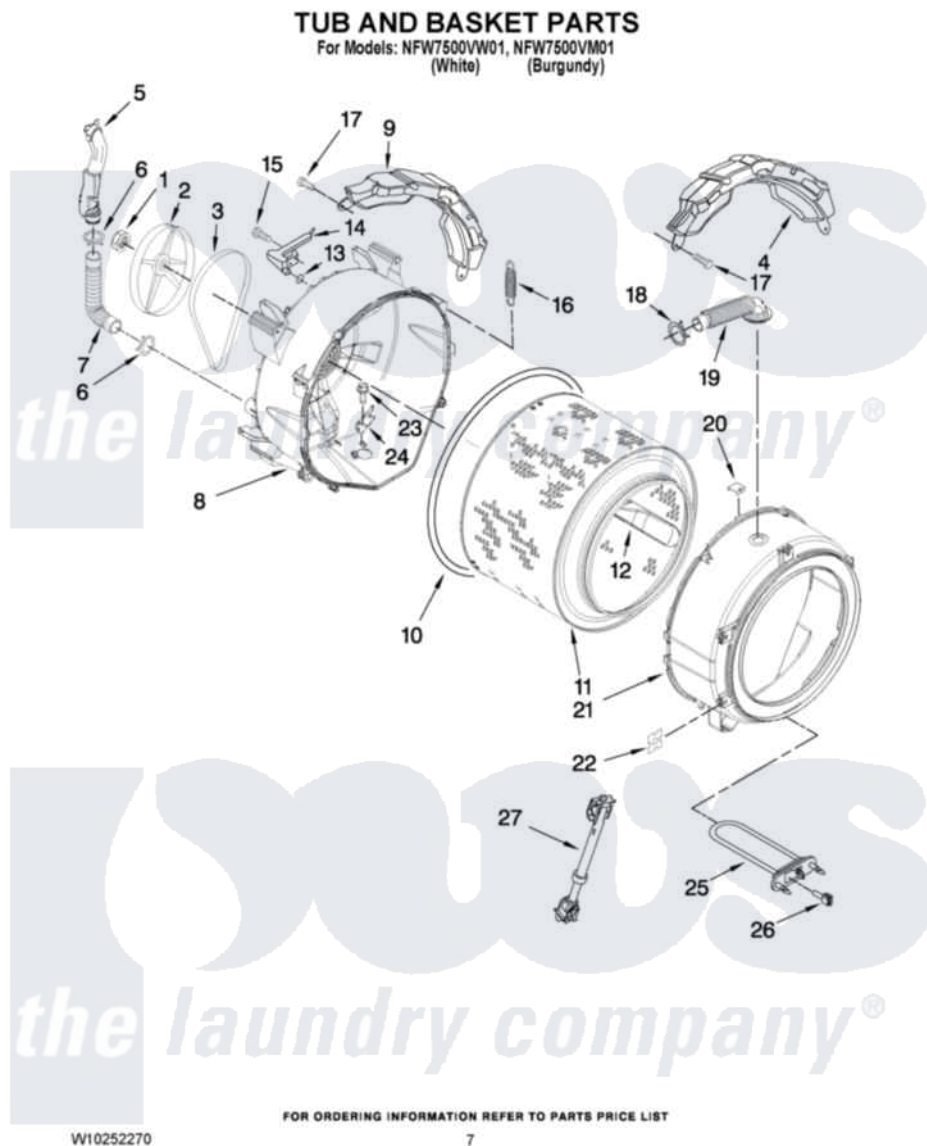

Amana NFW7500VW01 05 - TUB AND BASKET PARTS

Amana [Residential Amana NFW7500VW01 Washer Parts](#) Parts Diagram 05 - TUB AND BASKET PARTS
Click on the part number to view part

Item	Original Part Number	Replaced By	Status	Part Description
1	8181672	W10283361		Nut, Pulley
2	8182650			Pulley
3	8181670	W10388414		Belt
4	8181645	W10008880		Counterweight, Front
5	W10253670			Pipe, Ventilation
6	W10208156			Clamp
7	8181743			Hose, Exhaust
8	W10253855	W10253864		Tub-Outer
9	8181913	W10008870		Counterweight, Rear
10	8181673			Gasket, Tub
11	W10250573			Basket, Complete
12	W10250572			Baffle, Tub
13	W10250553			O-Ring, Air Trap
14	8181731			Airtrap
15	8181785			Screw
16	8182814			Spring, Suspension

17	8181647	W10182109	Screw-Kit
18	8181742	3367052	Clamp, Hose
19	8181741	8181794	Hose, Tub To Dispenser
20	8181667	8540092	Clamp, Tub
21	8182312	285981	Tub-Outer
22	8182512		Nut, Push-In
23	8182214		Screw
24	W10250558		Bracket, Heater Support
25	8182666		Element, Heating
26	8181705		Ntc
27	8182812		Shock Absorber