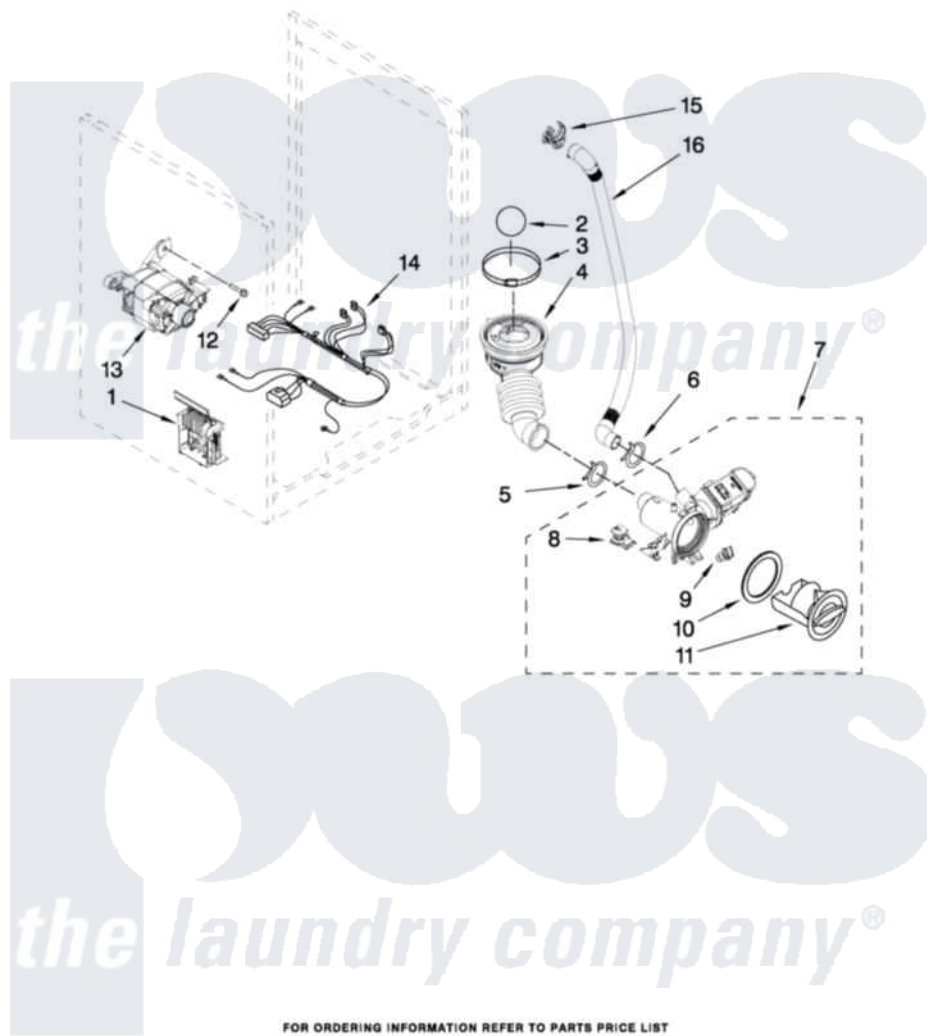

Amana NFW7500VW01 06 - PUMP AND MOTOR PARTS

PUMP AND MOTOR PARTS

For Models: NFW7500VW01, NFW7500VM01
(White) (Burgundy)

W10252270

FOR ORDERING INFORMATION REFER TO PARTS PRICE LIST

9

Amana [Residential Amana NFW7500VW01 Washer Parts](#) Parts Diagram 06 - PUMP AND MOTOR PARTS

[Click on the part number to view part](#)

Item	Original Part Number	Replaced By	Status	Part Description
1	8183196			Motor Control Unit
2	W10121657			Ball
3	8181734	696392		Hose Clamp
4	8181732			Hose, Tub To Pump
5	8181753	285655		Clamp, Hose
6	8181752	3367052		Clamp, Hose
7	8182821	280187		Pump-Water
8	8182820			Grommet, Damper
9	8182816			Grommet, Damper
10	8181736			Seal, Filter Cap
11	8183027			Cap, Filter
12	W10128585			Bolt, Motor
13	8182793			Motor, Drive
14	W10189680			Harness, Motor
15	8182209			Retainer, Drain Hose
16	8181740	W10003250		Hose, Drain-Inner