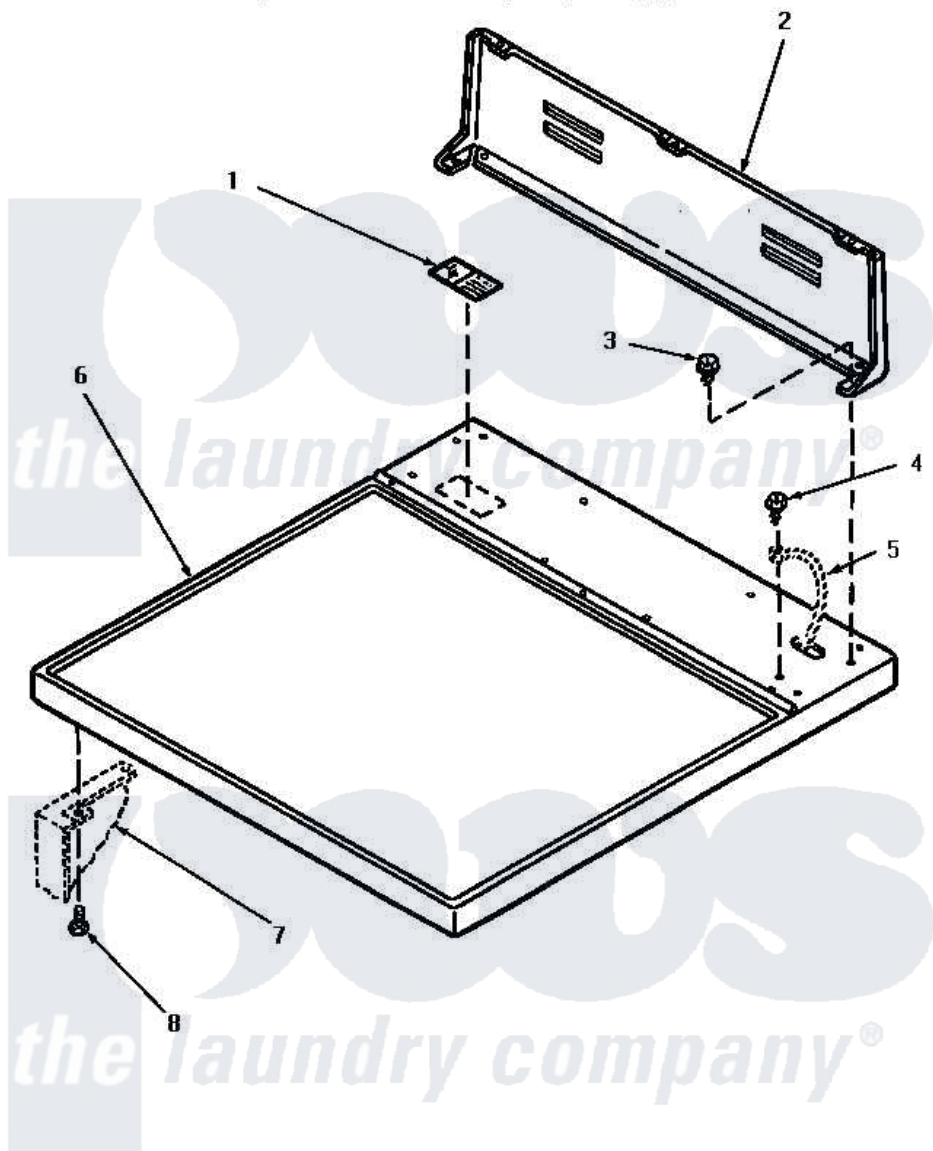

Amana NG2119 01 - CABINET TOP & CONTROL HOOD REAR PANEL

CABINET TOP AND CONTROL HOOD REAR PANEL

Amana [Residential Amana NG2119 Washer Parts](#) Parts Diagram 01 - CABINET TOP & CONTROL HOOD REAR PANEL

[Click on the part number to view part](#)

Item	Original Part Number	Replaced By	Status	Part Description
1	24903		Not Available	STICKER,DISCONNECT POW
2	59970		Not Available	CONTROL HOOD, REAR PANEL
3	23962	W10116760		Screw
4	20530			Screw, 10-24 x 3/8 Hex
5	Y00000000		Not Available	SEE NOTE GROUND WIRE, GREEN
6	60815H		Not Available	ASSY, TOP PANEL-DOMESTI
"	60815L		Not Available	CABINET TOP, ALMOND
"	60815W		Not Available	ASSY, TOP & CARTON
7	Y00000000		Not Available	SEE NOTE CABINET
8	33562	27001200		Screw