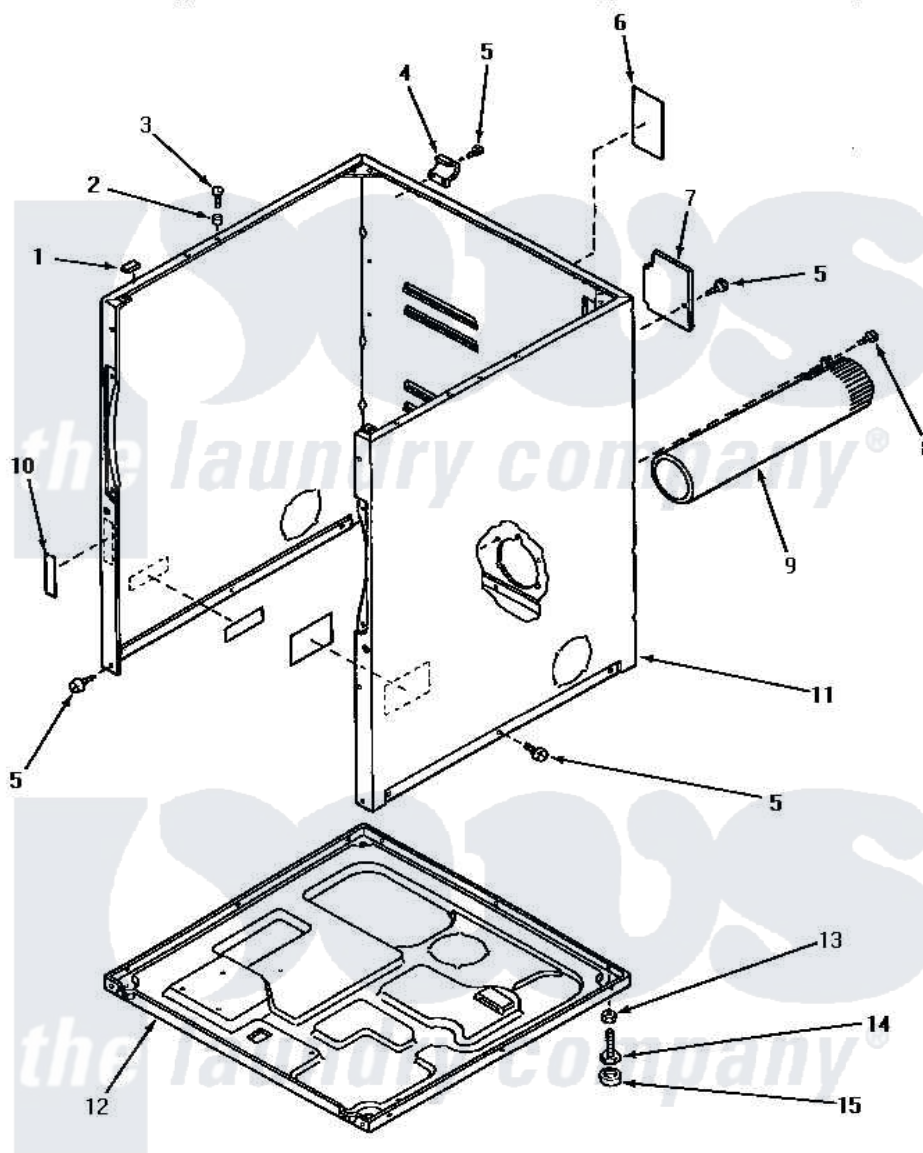

Amana NG2119 02 - CABINET, EXHAUST DUCT & BASE

CABINET, EXHAUST DUCT AND BASE

Amana [Residential Amana NG2119 Washer Parts](#) Parts Diagram 02 - CABINET, EXHAUST DUCT & BASE

[Click on the part number to view part](#)

Item	Original Part Number	Replaced By	Status	Part Description
1	Y56128			Pad, Bumper
2	56079	505187		Locator, Panel
3	32671	Y014874		Screw, Idler Arm And Sleeve
4	60826		Not Available	HINGE, TOP
5	33562	27001200		Screw
6	56427		Not Available	STICKER
7	60821			Access Cover
8	Y33561	489464		Screw
9	56118		Not Available	ASSY, EXHAUST DUCT
10	24903		Not Available	STICKER,DISCONNECT POW
11	60813PW		Not Available	CABINET, WHITE
"	60813PH		Not Available	CABINET, HARVEST GOLD
"	60813PL		Not Available	CABINET, ALMOND
12	60811			Assembly, Base-Complete
13	20274	62739		Nut, Lock
14	Y52696	Y305086		Adjustable Leg And Nut