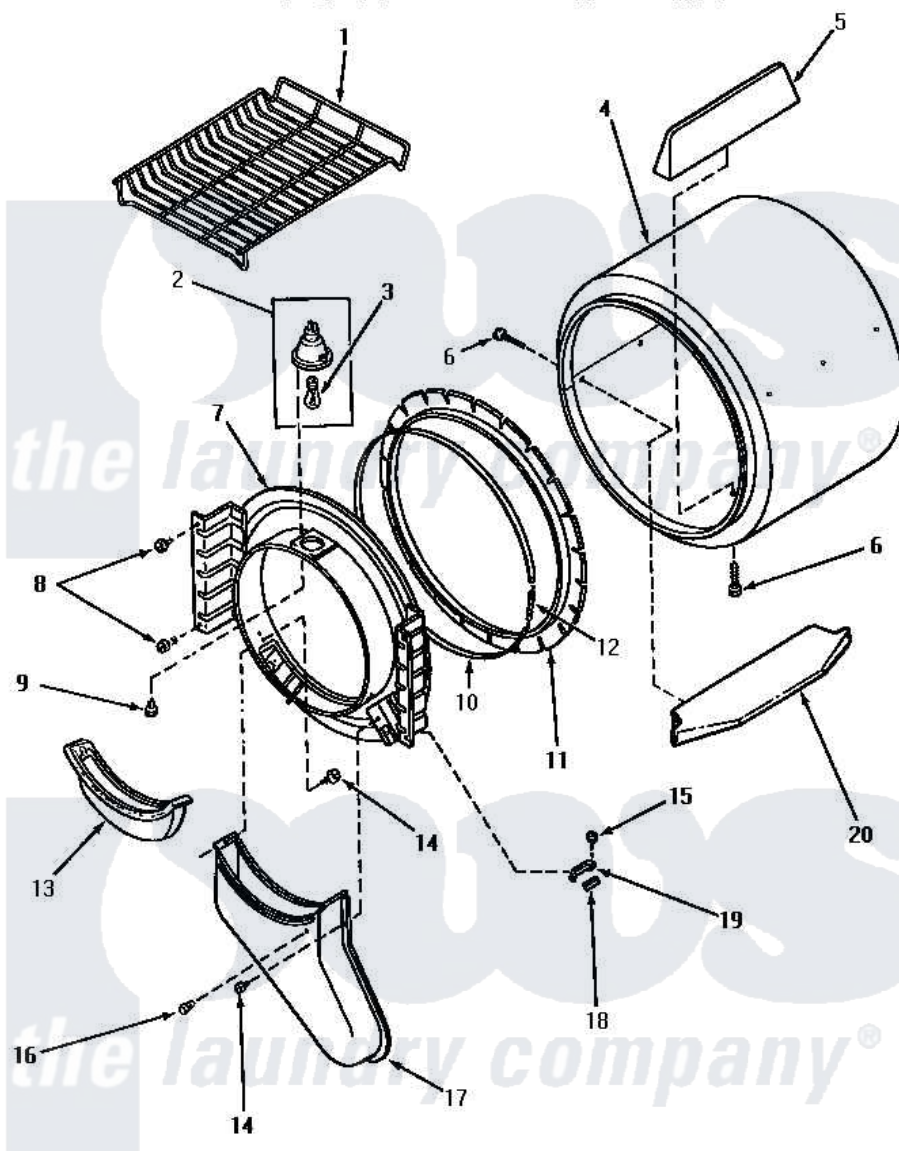

Amana NG2119 03 - FR BLKHD, AIR DUCT, FELT SEAL & CYLINDER

FRONT BULKHEAD, AIR DUCT, FELT SEAL AND CYLINDER

Amana [Residential Amana NG2119 Washer Parts](#) Parts Diagram 03 - FR BLKHD, AIR DUCT, FELT SEAL & CYLINDER

[Click on the part number to view part](#)

Item	Original Part Number	Replaced By	Status	Part Description
1	58846		Not Available	RACK, DRYING
4	60645P		Not Available	ASSY, CYLINDER PACK
"	61073P		Not Available	ASSY, CYLINDER-WHITE
5	Y61399		Not Available	BAFFLE, CYLINDER-SHORT-
6	56131		Not Available	SCREW, 10BT X 1 TAPPING
7	60774P		Not Available	ASSY BULK HEAD
8	33562	27001200		Screw
9	31260			Screw, No.8 X 3/8 Ind H
10	Y56090		Not Available	SEAL STRAP
11	56088			Assembly, Seal
12	52310			Spring
13	61376P			Filter, Lint-White W/Inst.
14	Y33561	489464		Screw
15	23962	W10116760		Screw
16	56938		Not Available	BUMPER
17	60786			Assembly, Air Duct-Front

18 [58049](#)

Pad, Thin

19 [61448](#)

Glide, Cylinder-Rulon F

20 Y61027

Not Available

BAFFLE,CYLINDER-EXTEND