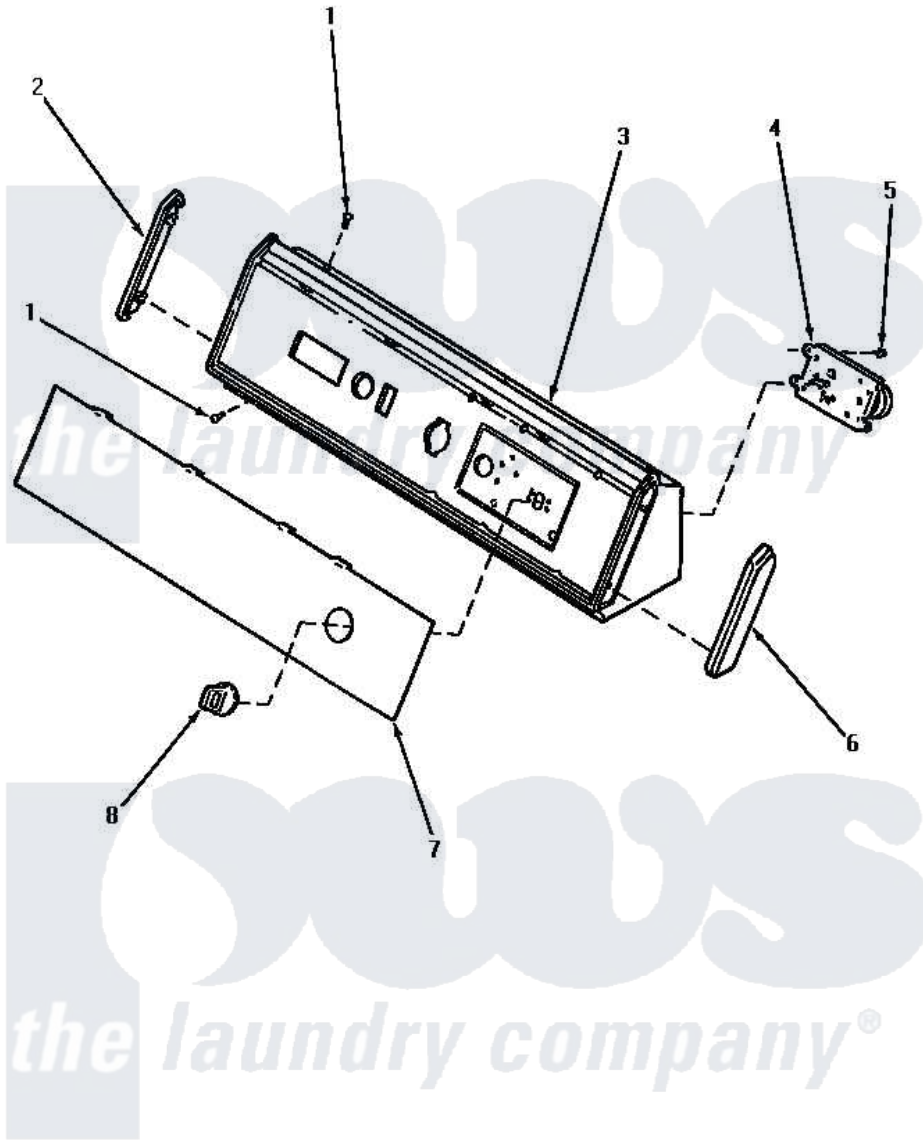

# Amana NG2119 05 - GRAPHIC PANEL, CONTROL HOOD & CONTROLS

## GRAPHIC PANEL, CONTROL HOOD AND CONTROLS

Amana [Residential Amana NG2119 Washer Parts](#) Parts Diagram 05 - GRAPHIC PANEL, CONTROL HOOD & CONTROLS

[Click on the part number to view part](#)

Item	Original Part Number	Replaced By	Status	Part Description
"	NOTE:		Not Available	WE USE DIFFERENT TIMER VENDORS. ALTHOUGH THE TIMERS DIFFER IN APPEARANCE, THEY ARE COMPLETELY INTERCHANGEABLE WHEN IDENTIFIED BY THE SAME PART NUMBER.
1	31752		Not Available	SCREW, No.8ABX3/4 POZIDRI
2	31251		Not Available	CAP/ BLACK LEFT HAND
3	59955		Not Available	ASSY, HOOD & MOUNTING P
4	59420	<a href="#">59420P</a>		Timer 1 Cycle Package
5	Y59616	<a href="#">90767</a>		Screw, 8A X 3/8 HeX Washer Head Tapping
6	31250		Not Available	END CAP, RIGHT
7	61596		Not Available	PANEL, GRAPHIC
"	59490		Not Available	PANEL, GRAPHIC
8	59793		Not Available	ASSY, TIMER KNOB & SKIRT