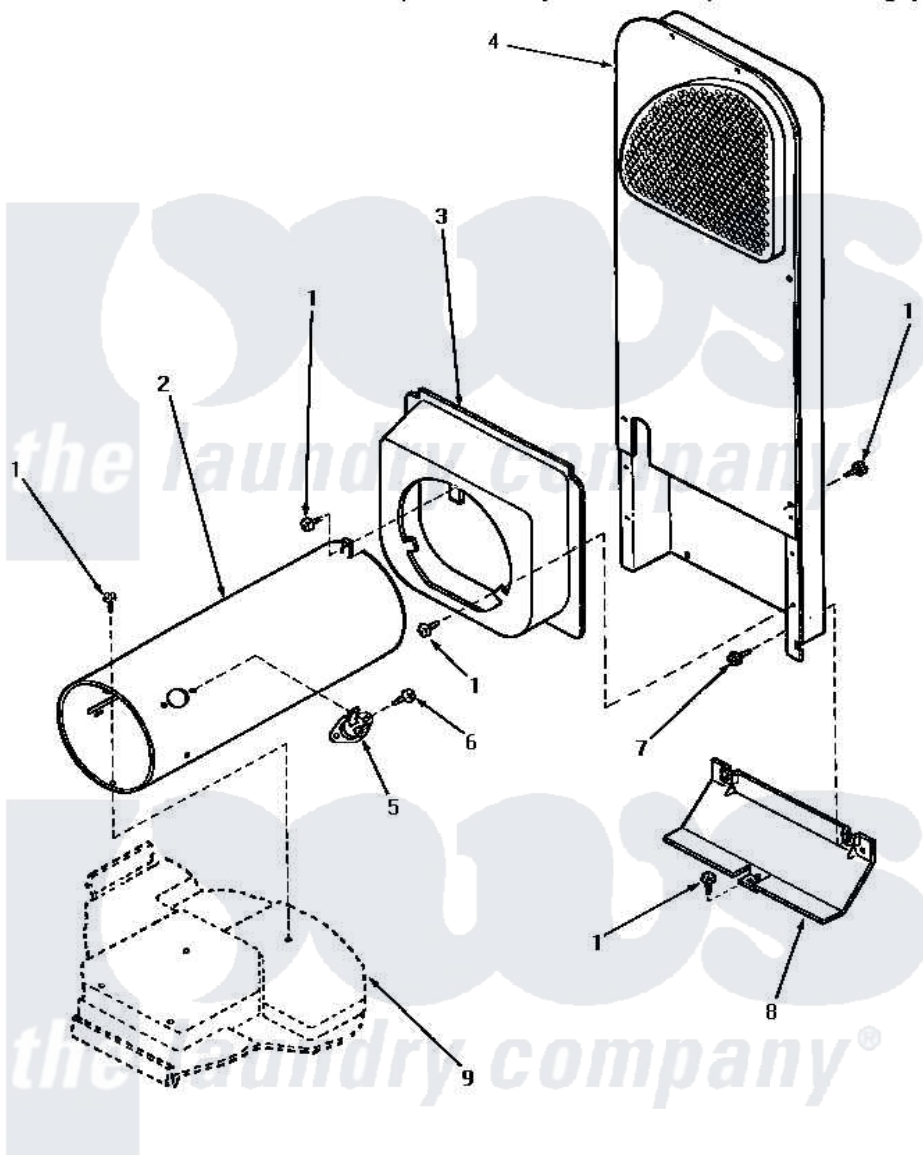

Amana NG2119 06 - HEATER BOX (STARTING SN S6333960XM)

HEATER BOX (Gas Models starting Serial No.S6333960XM)

Amana [Residential Amana NG2119 Washer Parts](#) Parts Diagram 06 - HEATER BOX (STARTING SN S6333960XM)

[Click on the part number to view part](#)

Item	Original Part Number	Replaced By	Status	Part Description
1	33562	27001200		Screw
2	61974		Not Available	BURNER HOUSING
3	Y60948	510101		Shroud Heat Duct
4	61161P	503605		Assembly, Heater Duct
5	489P3			Limit Thermostat
6	51782		Not Available	SCREW, 6B-20X5/16
7	51780	3390631		Screw, 10-16 X 3/8
8	60952		Not Available	SHIELD,HEAT DUCT
9	Y00000000		Not Available	SEE NOTE BASE