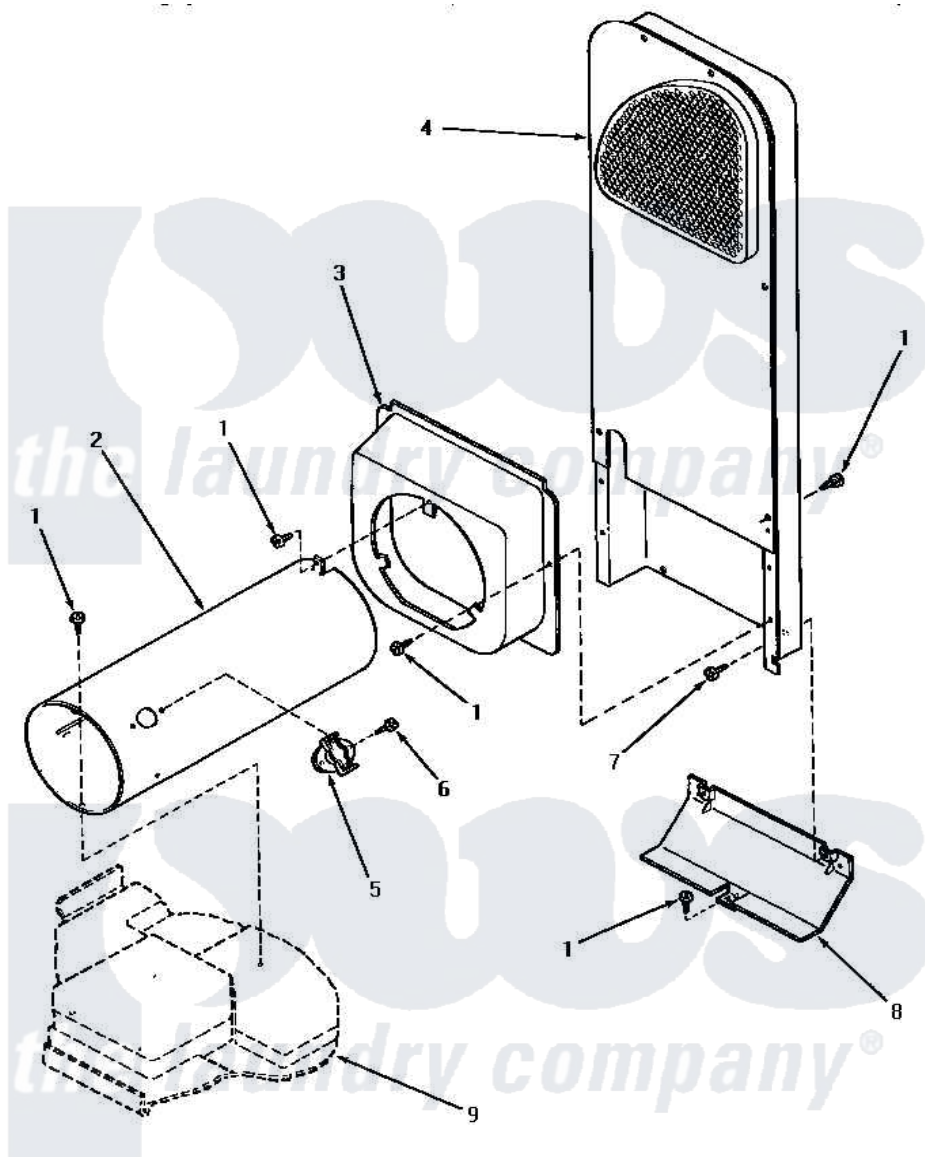

Amana NG2119 07 - HEATER BOX (THRU SN S6333959XM)

HEATER BOX (Gas Models through Serial No.S6333959XM)

Amana [Residential Amana NG2119 Washer Parts](#) Parts Diagram 07 - HEATER BOX (THRU SN S6333959XM)

[Click on the part number to view part](#)

Item	Original Part Number	Replaced By	Status	Part Description
1	33562	27001200		Screw
2	56240	08013801		Bracket
3	56237	510101		Shroud Heat Duct
4	61161P	503605		Assembly, Heater Duct
5	58366	489P3		Limit Thermostat
6	23222	3177991		Screw
7	51780	3390631		Screw, 10-16 X 3/8
8	60952		Not Available	SHIELD,HEAT DUCT
9	Y00000000		Not Available	SEE NOTE BASE