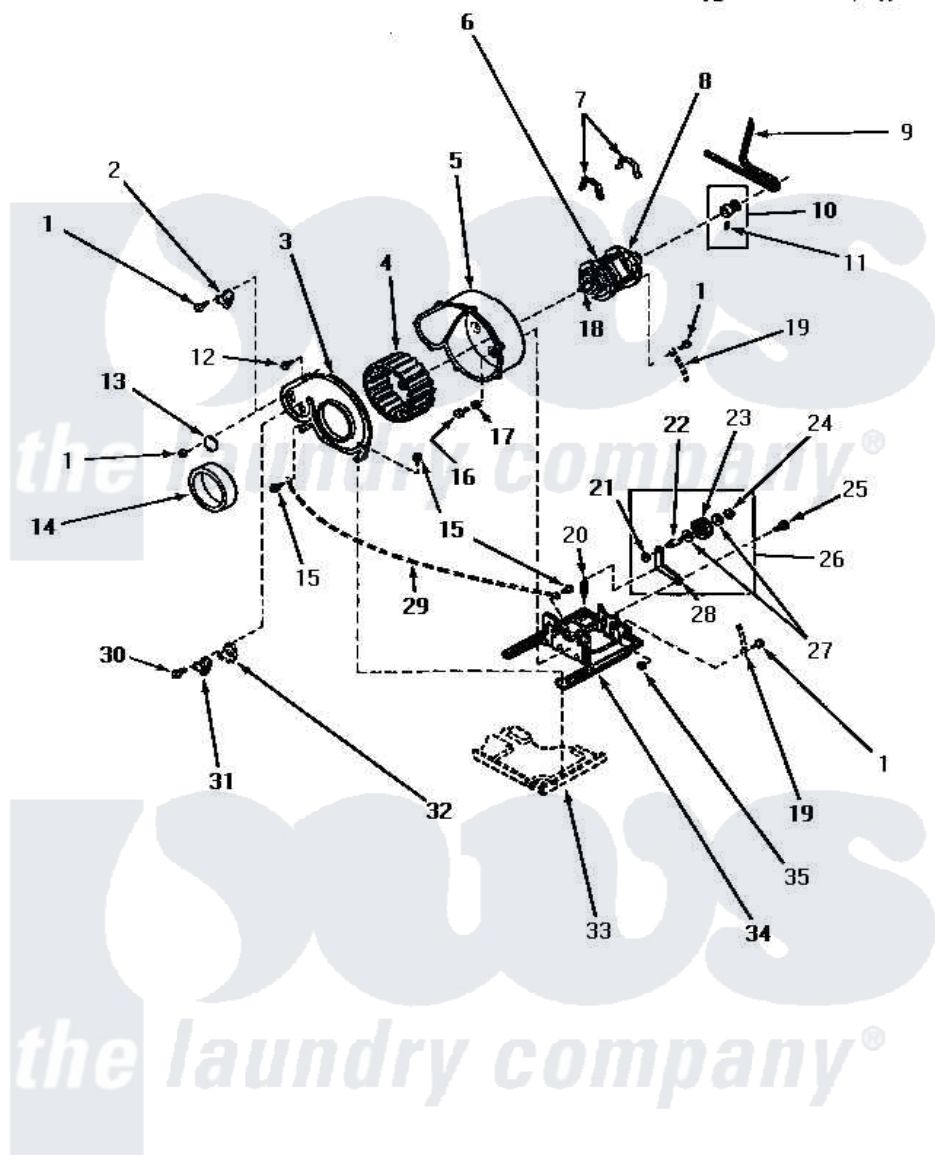

Amana NG2119 09 - MOTOR, EXHAUST FAN & BELT

MOTOR, EXHAUST FAN AND BELT

Amana [Residential Amana NG2119 Washer Parts](#) Parts Diagram 09 - MOTOR, EXHAUST FAN & BELT

[Click on the part number to view part](#)

Item	Original Part Number	Replaced By	Status	Part Description
1	23222	3177991		Screw
2	56440	56410		Thermostat
3	60938P		Not Available	COVER,BLOWER HOUSING
4	56000	510139P		Assembly Blower Fan Package
5	56020			Housing, Blower
6	Y58044	915P3		Motor-Drve
7	Y58047	660658		Clamp, Motor Mounting 343481 685441
8	59895		Not Available	MOTOR SWITCH, INTERNAL MOUNTED
"	53226		Not Available	SWITCH,MOTOR
"	53249		Not Available	SWITCH
9	59174	40111201		Belt, Cylinder
10	59173		Not Available	MOTOR PULLEY ASSEMBLY
11	52906		Not Available	SETSCREW
12	23962	W10116760		Screw

13	61203		Not Available	COVER PLATE
14	56065		Not Available	SEAL
15	51780	3390631		Screw, 10-16 X 3/8
16	33562	27001200		Screw
17	20492	M0270504		Washer
18	27604P			Never-Seeze 1 Oz Tube
19	Y00000000		Not Available	SEE NOTE GROUND WIRE, GREEN
20	56076			Spring, Idler
21	56156	358160		Nut
22	56461			Shaft
23	Y54414			Assembly, Wheel And Bearing
24	23748			Ring, Retaining
25	56587		Not Available	SCREW, 1/4-20 HEX HD SH
26	Y56170	56170P		Assembly- Idle
27	52549			Washer, 501 ID X3/4 Odx
28	56057		Not Available	LEVER, IDLER
29	Y00000000		Not Available	SEE NOTE GROUND WIRE, GREEN -- (THROUGH SERIAL NO. S6181365XA)
30	23222	3177991		Screw
31	56440	56410		Thermostat
33	Y00000000		Not Available	SEE NOTE BASE
34	Y60816	503613		Mount, Motor
35	52566	27001225		Nut, Jam Mid Lock 1/4-20