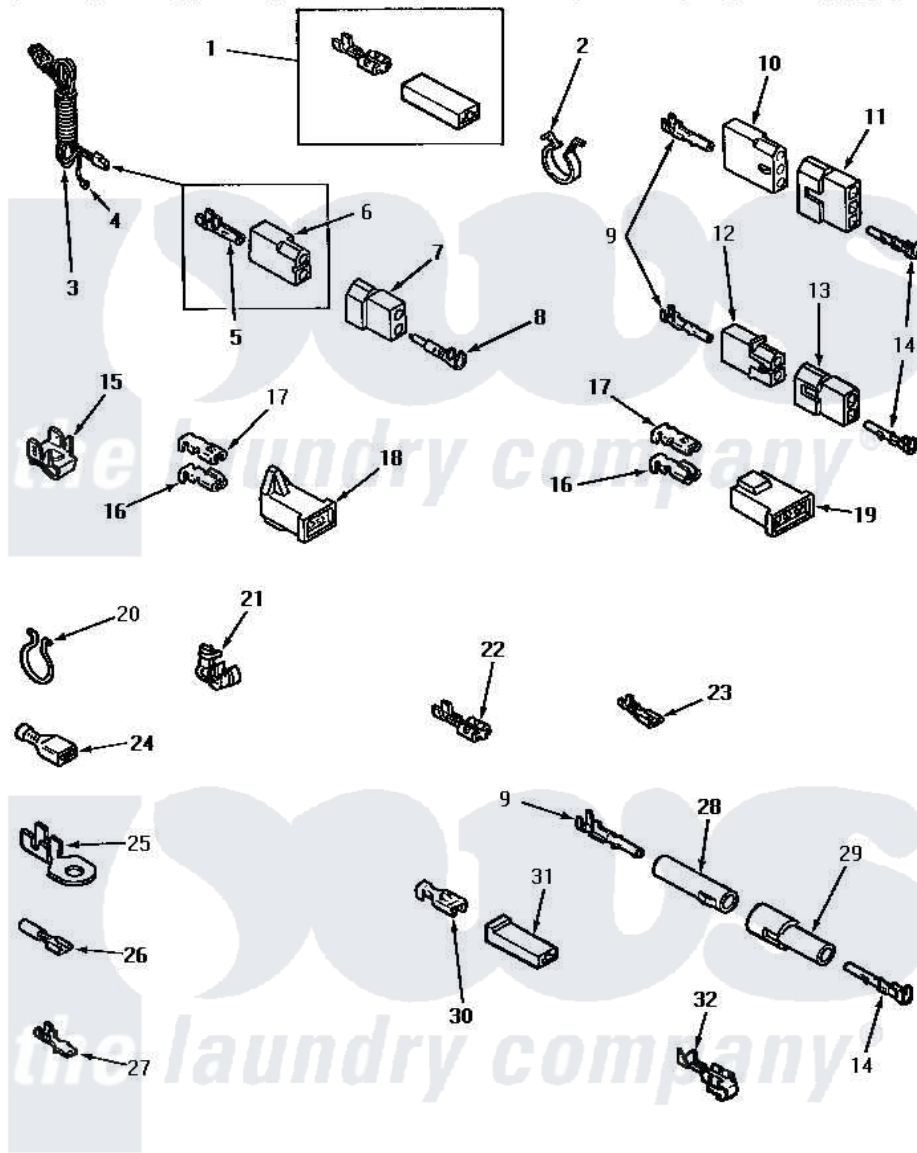

# Amana NG2119 10 - POWER CORD & TERMINALS

## POWER CORD AND TERMINALS

Amana [Residential Amana NG2119 Washer Parts](#) Parts Diagram 10 - POWER CORD & TERMINALS  
 Click on the part number to view part

Item	Original Part Number	Replaced By	Status	Part Description
1	<a href="#">Y00237</a>			Terminal-Female 1/4 ((1) 12 GAUGE Wire Or(2) 18 GA
2	61510	<a href="#">504034</a>		Clip, Wire
3	Y56222	<a href="#">27001142</a>		Cord, Power
4	Y00000000		Not Available	SEE NOTE GROUND WIRE, GREEN
5	<a href="#">00130</a>			Terminal, Pin-1/8 Femal
6	<a href="#">56265</a>			Receptacle, 2 Circuit
7	<a href="#">56266</a>			Plug
8	<a href="#">Y00127</a>			Terminal, Pin-1/8 Male
9	Y00117	<a href="#">5011-XX</a>		093 Female Socket
10	23039	<a href="#">697780</a>		Receptacle,
11	<a href="#">23040</a>			Plug-3 Circuit
12	<a href="#">56451</a>			Receptacle, 2 Circuit
13	<a href="#">56448</a>			Terminal Block Plug
14	<a href="#">Y00116</a>			Terminal, Pin-Male
15	Y00161	<a href="#">B5733302</a>		Clip, Ground