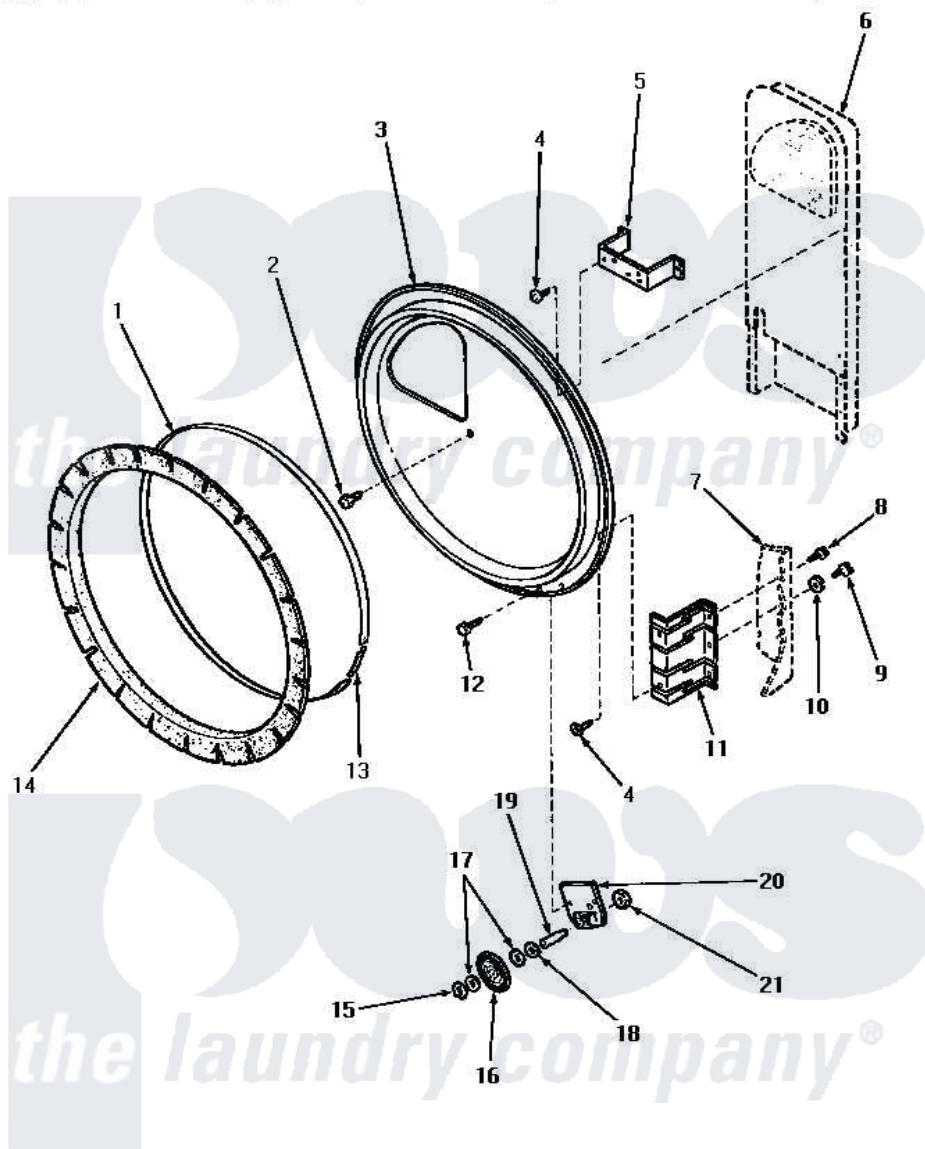

Amana NG2119 11 - REAR BLKHD, FELT SEAL & CYLINDER ROLLER

REAR BULKHEAD, FELT SEAL AND CYLINDER ROLLER

Amana [Residential Amana NG2119 Washer Parts](#) Parts Diagram 11 - REAR BLKHD, FELT SEAL & CYLINDER ROLLER

[Click on the part number to view part](#)

Item	Original Part Number	Replaced By	Status	Part Description
1	Y56090		Not Available	SEAL STRAP
2	Y33561	489464		Screw
3	61135P		Not Available	ASSY,REAR BULKHEAD
4	56078	M400664		SCrew Tap Trs Cr Rec 1016AB
5	60823P			Bracket, Terminal Block
6	Y00000000		Not Available	SEE NOTE HEAT DUCT
7	Y00000000		Not Available	SEE NOTE CABINET
8	33562	27001200		Screw
9	52909			Screw, 10B-16 X 1/2 HeX
10	51474		Not Available	WASHER, 13/64IDX1/2ODX.
11	56055		Not Available	BRACKET,BULKHEAD-REAR
12	51780	3390631		Screw, 10-16 X 3/8
13	52310			Spring
14	56088			Assembly, Seal
15	23748			Ring, Retaining

16	56457	62649P	Roller- CY
17	52549		Washer, 501 ID X3/4 Odx
18	23886		Not Available
19	56461		WASHER,.578IDX1.25ODX1
20	56042		Not Available
21	56156	358160	Shaft
			BRACKET,CYLINDER ROLLER
			Nut