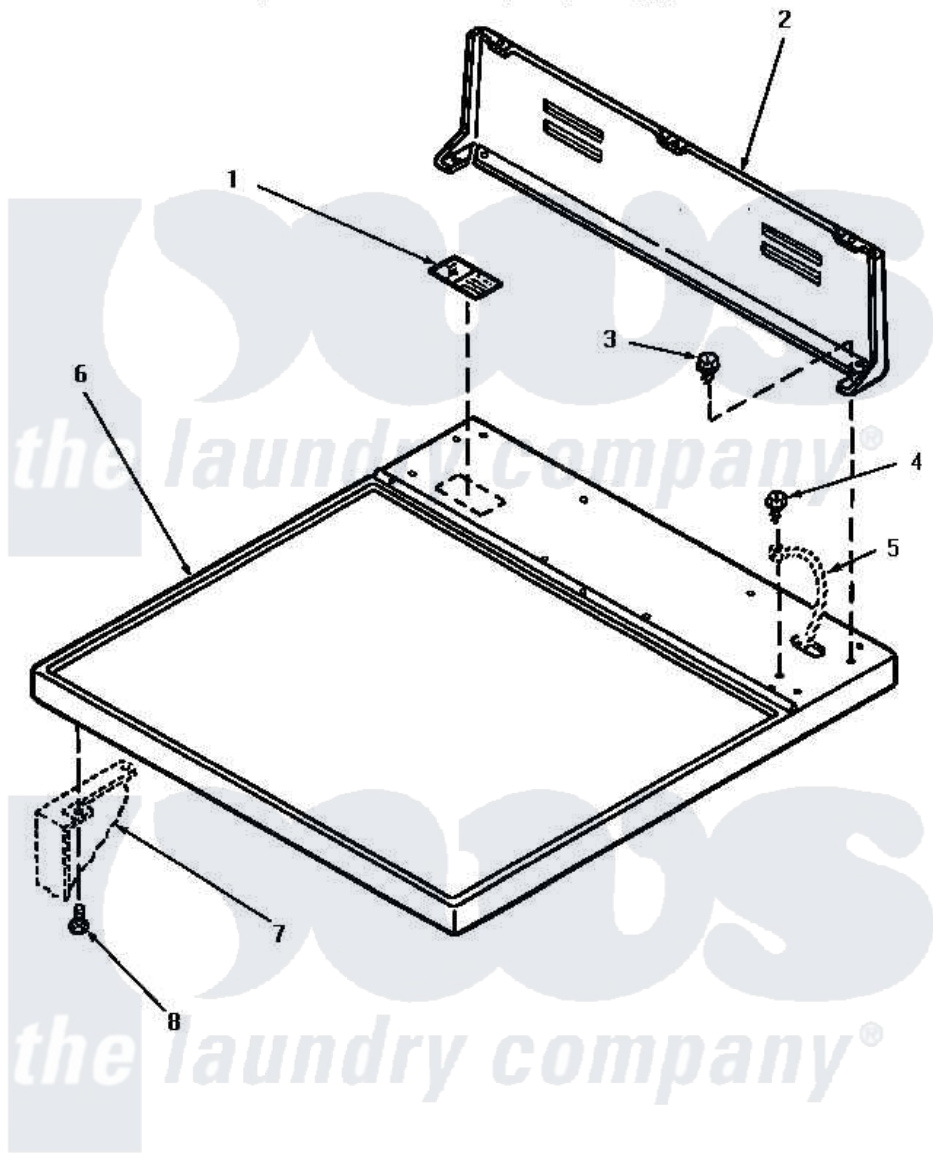

# Amana NG3319 01 - CABINET TOP & CONTROL HOOD REAR PANEL

## CABINET TOP AND CONTROL HOOD REAR PANEL

Amana [Residential Amana NG3319 Washer Parts](#) Parts Diagram 01 - CABINET TOP & CONTROL HOOD REAR PANEL

[Click on the part number to view part](#)

Item	Original Part Number	Replaced By	Status	Part Description
1	24903		Not Available	STICKER,DISCONNECT POW
2	59970		Not Available	CONTROL HOOD, REAR PANEL
3	23962	<a href="#">W10116760</a>		Screw
4	<a href="#">20530</a>			Screw, 10-24 x 3/8 Hex
5	Y00000000		Not Available	SEE NOTE GROUND WIRE, GREEN
6	60815H		Not Available	ASSY, TOP PANEL-DOMESTI
"	60815L		Not Available	CABINET TOP, ALMOND
"	60815W		Not Available	ASSY, TOP & CARTON
7	Y00000000		Not Available	SEE NOTE CABINET
8	33562	<a href="#">27001200</a>		Screw