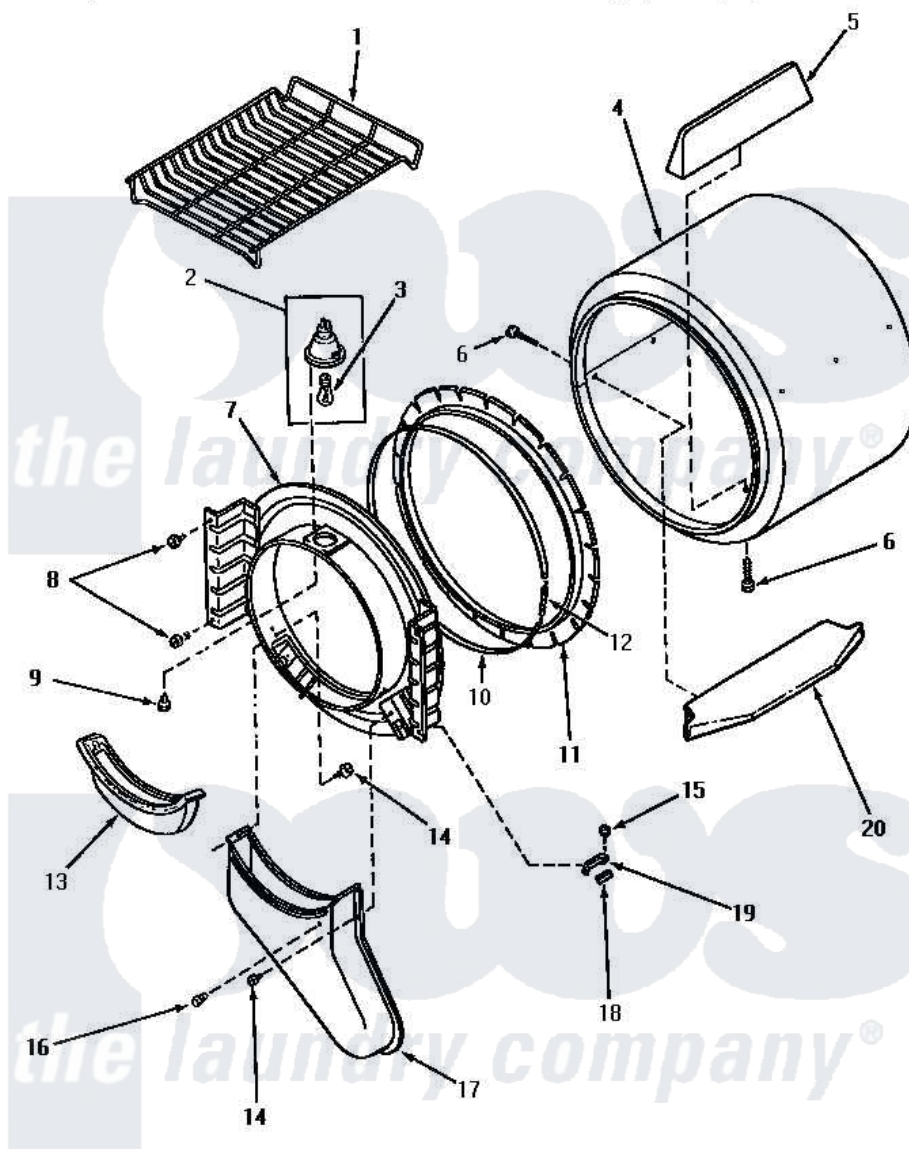

# Amana NG3319 03 - FR BLKHD, AIR DUCT, FELT SEAL & CYLINDER

## FRONT BULKHEAD, AIR DUCT, FELT SEAL AND CYLINDER

Amana [Residential Amana NG3319 Washer Parts](#) Parts Diagram 03 - FR BLKHD, AIR DUCT, FELT SEAL & CYLINDER

[Click on the part number to view part](#)

Item	Original Part Number	Replaced By	Status	Part Description
1	58846		Not Available	RACK, DRYING
4	60645P		Not Available	ASSY, CYLINDER PACK
"	61073P		Not Available	ASSY, CYLINDER-WHITE
5	Y61399		Not Available	BAFFLE, CYLINDER-SHORT-
6	56131		Not Available	SCREW, 10BT X 1 TAPPING
7	60774P		Not Available	ASSY BULK HEAD
8	33562	<a href="#">27001200</a>		Screw
10	Y56090		Not Available	SEAL STRAP
11	<a href="#">56088</a>			Assembly, Seal
12	<a href="#">52310</a>			Spring
13	<a href="#">61376P</a>			Filter, Lint-White W/Inst.
14	Y33561	<a href="#">489464</a>		Screw
15	23962	<a href="#">W10116760</a>		Screw
16	56938		Not Available	BUMPER
17	<a href="#">60786</a>			Assembly, Air Duct-Front
18	<a href="#">58049</a>			Pad, Thin