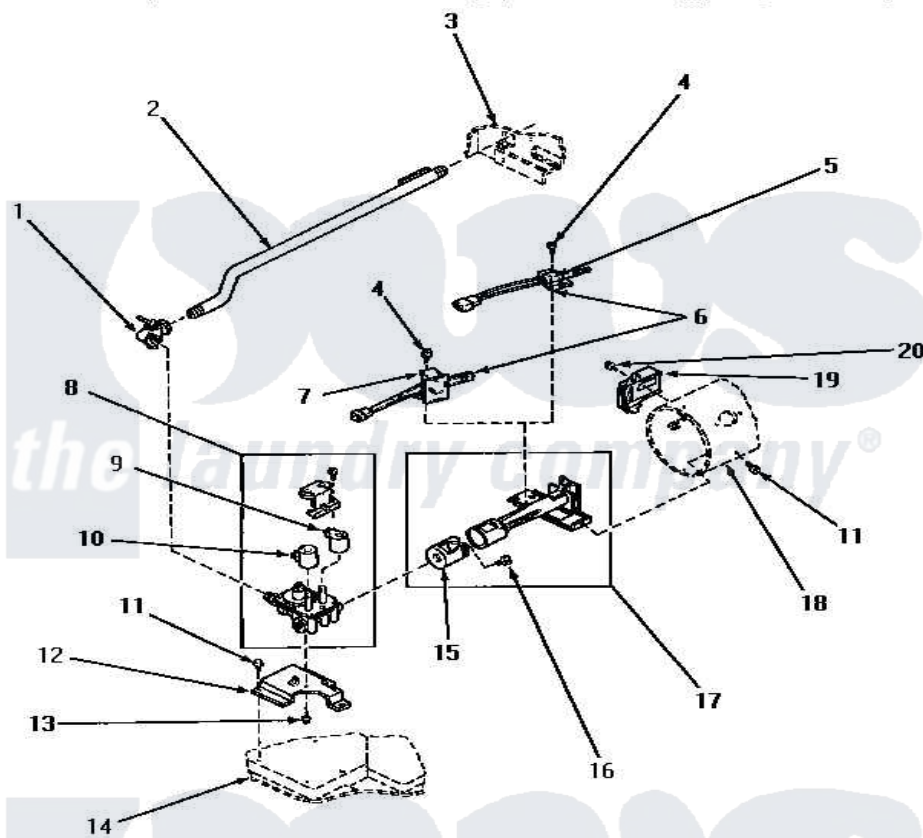

Amana NG3319 04 - GAS VALVE, IGNITER & GAS CONVERSION KITS

GAS BURNER CONVERSION KITS	
<p>TO CONVERT DRYERS FROM NATURAL/MIXED TO LP GAS</p> <p>401P3 Conversion Kit Kit consists of:</p> <ul style="list-style-type: none"> 1 - 58754 Block - Open Plug 1 - 58765 Burner Orifice Spud (#65) 1 - 60515 Conversion Plate 1 - 60517 Valve Converted to LP Gas Sticker 2 - 60520 LP Gas Stickers 	<p>TO CONVERT DRYERS FROM LP TO NATURAL/MIXED GAS</p> <p>402P3 Conversion Kit Kit consists of:</p> <ul style="list-style-type: none"> 1 - 58718 Burner Orifice Spud (#44) 1 - 58768 Vent Screw 1 - 60514 Conversion Plate 1 - 60516 Valve Converted to Natural Gas Sticker 2 - 60521 Natural Gas Stickers

GAS VALVE, IGNITER AND GAS CONVERSION KITS (Gas Models)

Amana [Residential Amana NG3319 Washer Parts](#) Parts Diagram 04 - GAS VALVE, IGNITER & GAS CONVERSION KITS

[Click on the part number to view part](#)

Item	Original Part Number	Replaced By	Status	Part Description
1	Y56229	510205		Valve-Elbo
2	58911			Assembly, Lead-In Pipe
3	Y00000000		Not Available	SEE NOTE CABINET
4	56693			Screw, No.6-20 x. 44/.41 In
5	Y00000000		Not Available	SEE NOTE CARBORUNDUM IGNITER AND BRACKET
6	60868	37001308		Ignitor
7	Y00000000		Not Available	SEE NOTE NORTON IGNITER AND BRACKET
8	58804			Assembly, Valve-Gas-Single-
9	58804B	694540		Coil, 60 Hz
10	58804A	306106		Coil, Holding And Booster-W
11	33562	27001200		Screw
12	58912	500821		Bracket, Mounting-Gas
13	56124	3370225		Screw
14	Y00000000		Not Available	SEE NOTE BASE -- (SEE FIGURE 10)