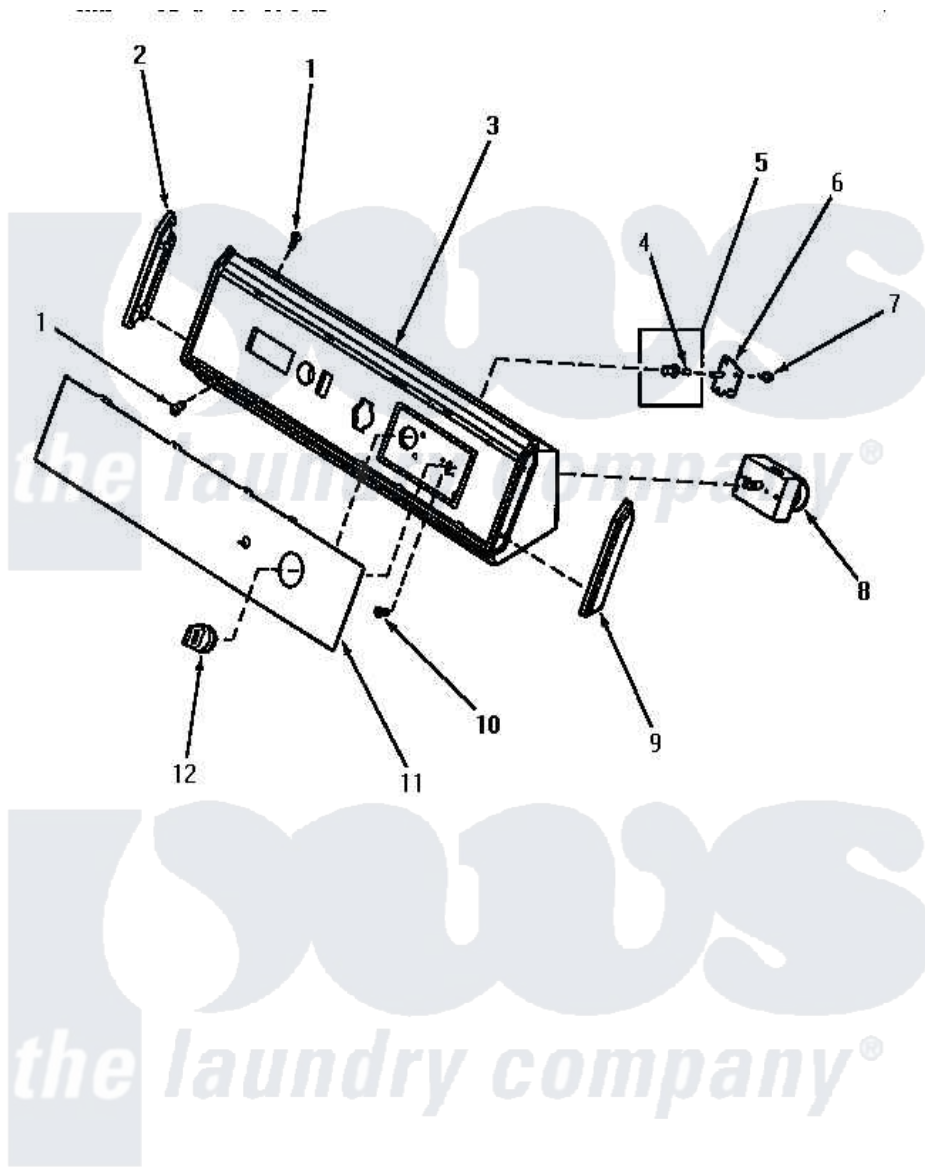

# Amana NG3319 05 - GRAPHIC PANEL, CONTROL HOOD & CONTROLS

## GRAPHIC PANEL, CONTROL HOOD AND CONTROLS

Amana [Residential Amana NG3319 Washer Parts](#) Parts Diagram 05 - GRAPHIC PANEL, CONTROL HOOD & CONTROLS

[Click on the part number to view part](#)

Item	Original Part Number	Replaced By	Status	Part Description
"	NOTE:		Not Available	WE USE DIFFERENT TIMER VENDORS. ALTHOUGH THE TIMERS DIFFER IN APPEARANCE, THEY ARE COMPLETELY INTERCHANGEABLE WHEN IDENTIFIED BY THE SAME PART NUMBER.
1	31752		Not Available	SCREW, No.8ABX3/4 POZIDRI
2	31249		Not Available	CAP, END-L.H.-CHROME
3	59955		Not Available	ASSY, HOOD & MOUNTING P
4	10519		Not Available	RETAINER
5	59788		Not Available	ASSY, PUSH-TO-START BUT
6	59449		Not Available	SWITCH, PUSH-TO-START
7	23962	<a href="#">W10116760</a>		Screw
8	<a href="#">59418</a>			Timer, 2 Cycle
9	<a href="#">31248</a>			Cap, End-RH-Chrome
10	V50816	<a href="#">00767</a>		Screw, 8A X 3/8 HeX Washer

11	59489	Not Available	PANEL, GRAPHIC
12	59793	Not Available	ASSY, TIMER KNOB & SKIRT